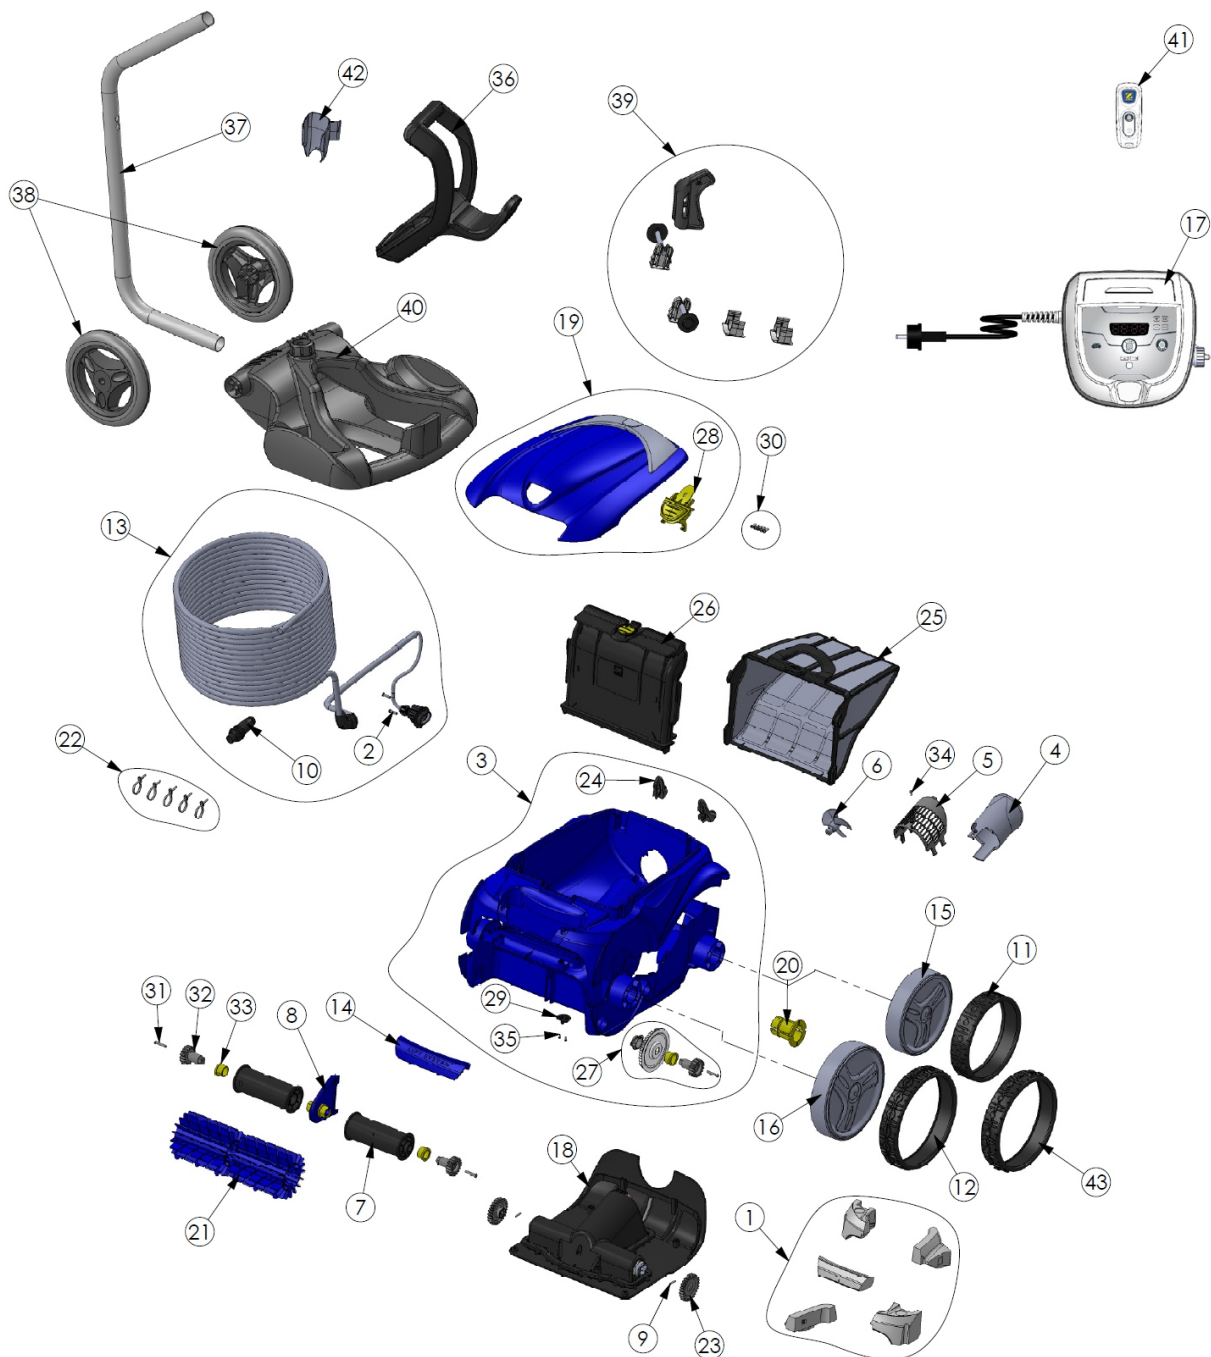

RV 4550 (Vortex 4)

RV 4550 (Vortex 4)

detail	identifikace	popis
1	WR0539700	Float
2	WR0608500	Screw 4*16mm (set of5)
3	WR0589100	Main housing 2wd ii
4	WR0517500	Flow outlet
5	WR051760	Motor screen
6	WR0517000	Propeller
7	WR0517400	Brush roller
8	WR0518700	Roller support
9	WR0567800	Motor block shaft pin (set 5)
10	WR0565600	Floating cable plug
11	WR0636300	Tire rear black zodiac
12	WR0636201	Tire large black zodiac
13	WR0528700	Floating cable 21 m
14	WR0636500	Handle pms295 ls
15	WR0636100	Rim rear r9022 zodiac
16	WR0636001	Rim large r9022 zodiac
17	WR0637000	Control unit type 2v
18	WR0637900	Motor block type b
19	WR0638500	Cover rv4550
20	WR0636700	Wheel bushing zodiac
21	WR0635900	Zodiac brush (set of 2)
22	WR0567900	Floating cable clamp (set of 5)
23	WR0518800	Drive gear (set of 2)
24	WR0518100	Roller (set of 2)
25	WR0636600	Fine filter v
26	WR0517700	Filter canister support
27	WR0517200	Transmission
28	WR0638700	Cover latch grip pms 108 + <i>FLOAT</i>
29	WR0519000	Rampe
30	WR0516700	Screw 4*12 mm (set of 5)
31	WR0638900	Screw 4*25 mm (set of 5)
32	WR0639000	17 Gear (*2)
33	WR0639100	Outer bearing (*2)
34	WR0639200	Screw 2,9*9,5 Mm (set of 5)
35	WR0564500	Screw 2,2*6,5 Mm (*5)
36	WR0565000	Caddy handle

detail	identifikace	popis
37	WR0565200	Caddy tube
38	WR0565100	Caddy wheels (*2)
39	WR0564900	Caddy accessories
40	WR0564800	Caddy base
41	WR0548400	Remote control zodiac
42	WR0548500	Remote control holster
	WR0636400	Tire large tile zodiac