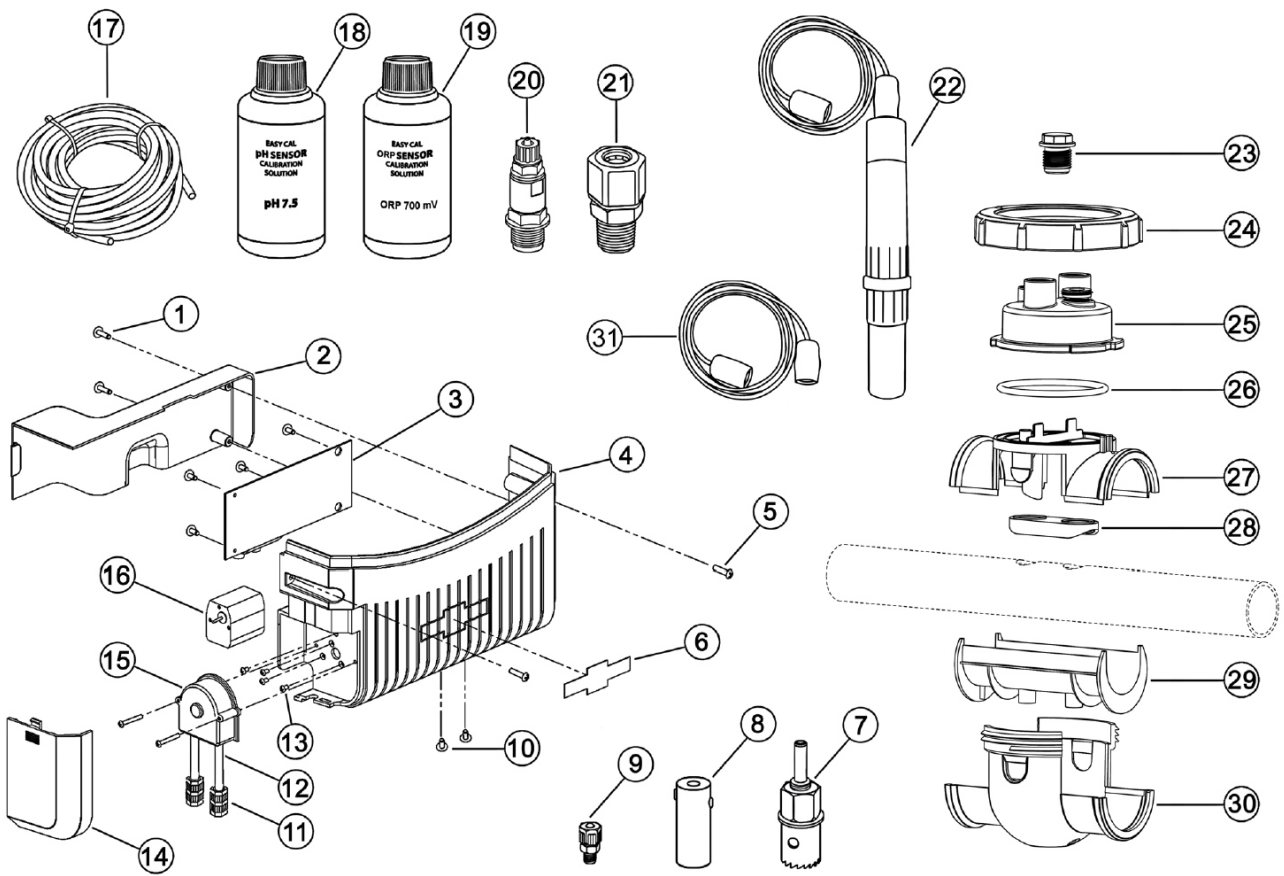

AUTO CHLOR ZODIAC TRi pH, TRi PRO, pH Link, Dual Link

AUTO CHLOR ZODIAC TRi pH, TRi PRO, pH Link, Dual Link

| detail | identifikace | popis |
|--------|--------------|--|
| 1 | W001400 | 4 x 1/4" fixing screws for electronic board |
| 2 | W043260 | Module electronic board protection |
| 3 | W083001 | TRi pH electronic module card |
| 3 | W083011 | TRi PRO electronic module card |
| 4 | W043250 | TRi pH / TRi PRO module plastic cover (without sticker) |
| 5 | W001421 | M4x20 mm fixing screws for module Cover |
| 6 | W176751 | TRi pH sticker for module plastic Cover |
| 6 | W176761 | TRi PRO sticker for module plastic Cover |
| 6 | WH0491300 | pH Link sticker for module plastic cover |
| 6 | WH0491400 | Dual Link sticker for module plastic cover |
| 7 | W043750 | Hole saw 22mm for pipe drilling |
| 8 | W045121 | Ceramic counter-weight |
| 9 | W040451 | Ceramic counter-weight retaining nozzle |
| 10 | W001461 | M3x5mm fixing screws for lowers plate |
| 11 | W043420 | Peristaltic hose connector |
| 12 | W501211 | Peristaltic hose (no connectors) |
| 13 | W001451 | M3x6mm fixing screws for peristaltic pump motor |
| 14 | W043270 | Peristaltic pump protection cover |
| 15 | W501191 | Peristaltic pump head with hose (no con.) |
| 16 | W501201 | Peristaltic pump motor |
| 17 | W043450 | pH minus injection polyethylene tube 6x4mm (per metre) |
| 18 | W500730 | Buffer solution pH 7,5 (200mL) |
| 19 | W500740 | Buffer solution ORP 700mV (200mL) |
| 20 | W043440 | Injection check valve - 1/2" |
| 21 | W043730 | Sensor holder 12mm (sensors<03/2014) |
| 22 | W500710 | Z54H1P-5 pH sensor with 1,5m armoured BNC cable |
| 22 | W500720 | Z54R1P-5 ACL sensor with 1,5m armoured BNC cable |
| 23 | W198060 | Threaded plug 1/2" (+orig) |
| 24 | W043790 | POD tightening ring |
| 25 | W198200 | POD +threaded adapter for flow detector |
| 26 | W151281 | Ei electrode O-ring |
| 27 | W043640 | Saddle clamp top |
| 28 | W043700 | Flat hose joint 1 1/2" (UK) |
| 28 | W043710 | Flat hose joint DN50mm DH63mm (EU) |
| 29 | W043680 | UK pipe adapter (1 1/2") |
| 29 | W043690 | EU pipe adapter (DN50mm) |