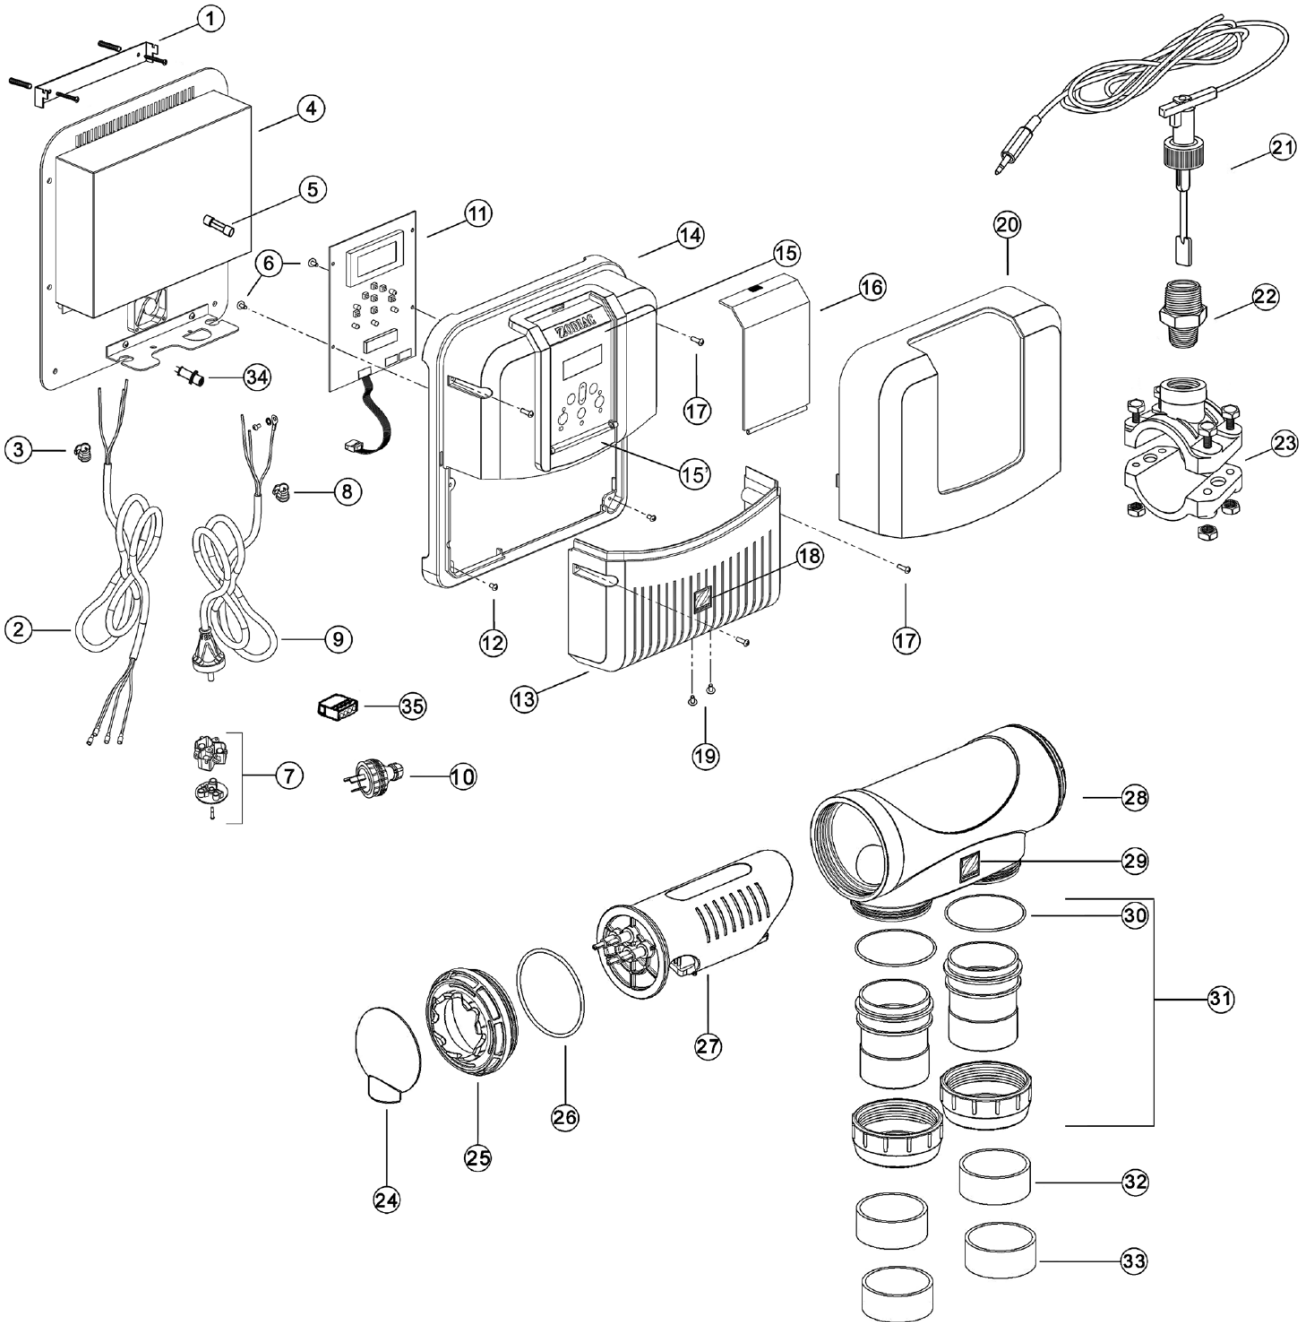

AUTO CHLOR ZODIAC TRI EXPERT

AUTO CHLOR ZODIAC TRI EXPERT

| detail | identifikace | popis |
|--------|--------------|----------------------------------------------------------------|
| 1 | W012575 | Wall mount + fixture kit |
| 2 | W195591 | Complete TRi cell power cable (with connectors) |
| 3 | W001401 | Cable grip for TRi cell power supply |
| 4 | W082981 | TRi power supply set (aluminium chasis + card + ventilator) |
| 5 | W110091 | M205 3.15 A T Fuse |
| 6 | W001400 | 4 x 1/4" fixing screws for TRi electronic board |
| 7 | W120381 | "AUS" female type plug |
| 8 | W000021 | Cable grip for mains power supply |
| 9 | W052510 | EU power supply cable |
| 10 | W120131 | Male 3 pin plug "AUS" type |
| 11 | W082991 | TRi control electronic board |
| 12 | W000201 | M4x6 mm lower fixing screw . for TRi cover |
| 13 | W043240 | Lower cover for standard TRi |
| 14 | W043210 | Upper cover for TRi control box |
| 15 | W176741 | TRi control panel sticker (<04/2013) |
| 15 | WH0404900 | TRi control panel label blue, yellow (>04/2013) |
| 15 | WH0494900 | TRi Expert control panel label black, yellow (>03/2015) |
| 15 | WH0495400 | TRi Expert label |
| 16 | W043220 | Transport plexi protection cover for control panel |
| 17 | W001421 | M4x20mm fixing screws for covers |
| 18 | W176801 | Zodiac sticker for lower cover |
| 19 | W001461 | M3x5mm fixing screws for lower plate |
| 20 | W043230 | Silver TRi housing cover |
| 20 | WA0256101 | Black TRi Expert housing cover |
| 21 | W197172 | Complete flow switch (+ cable jack 3,5) |
| 22 | W043560 | 3/4"x1/2" adapter for flow switch |
| 23 | W013010 | Complete DN50mm saddle clamp |
| 23 | W0113011 | Complete DN63mm saddle clamp |
| 24 | W043340 | TRi cell protective cap |
| 25 | W043290 | Electrode tightening ring |
| 26 | W150031 | Electrode O-ring |
| 27 | W197401 | Complete TRi 10 electrode |
| 27 | W197412 | Complete TRi 18 electrode |
| 27 | W197432 | Complete TRi 22 electrode |
| 27 | W197442 | Complete TRi 35 electrode |
| 28 | W043280 | Empty TRi cell body |
| 29 | W176791 | Zodiac sticker for TRi cell (3 per cell) |