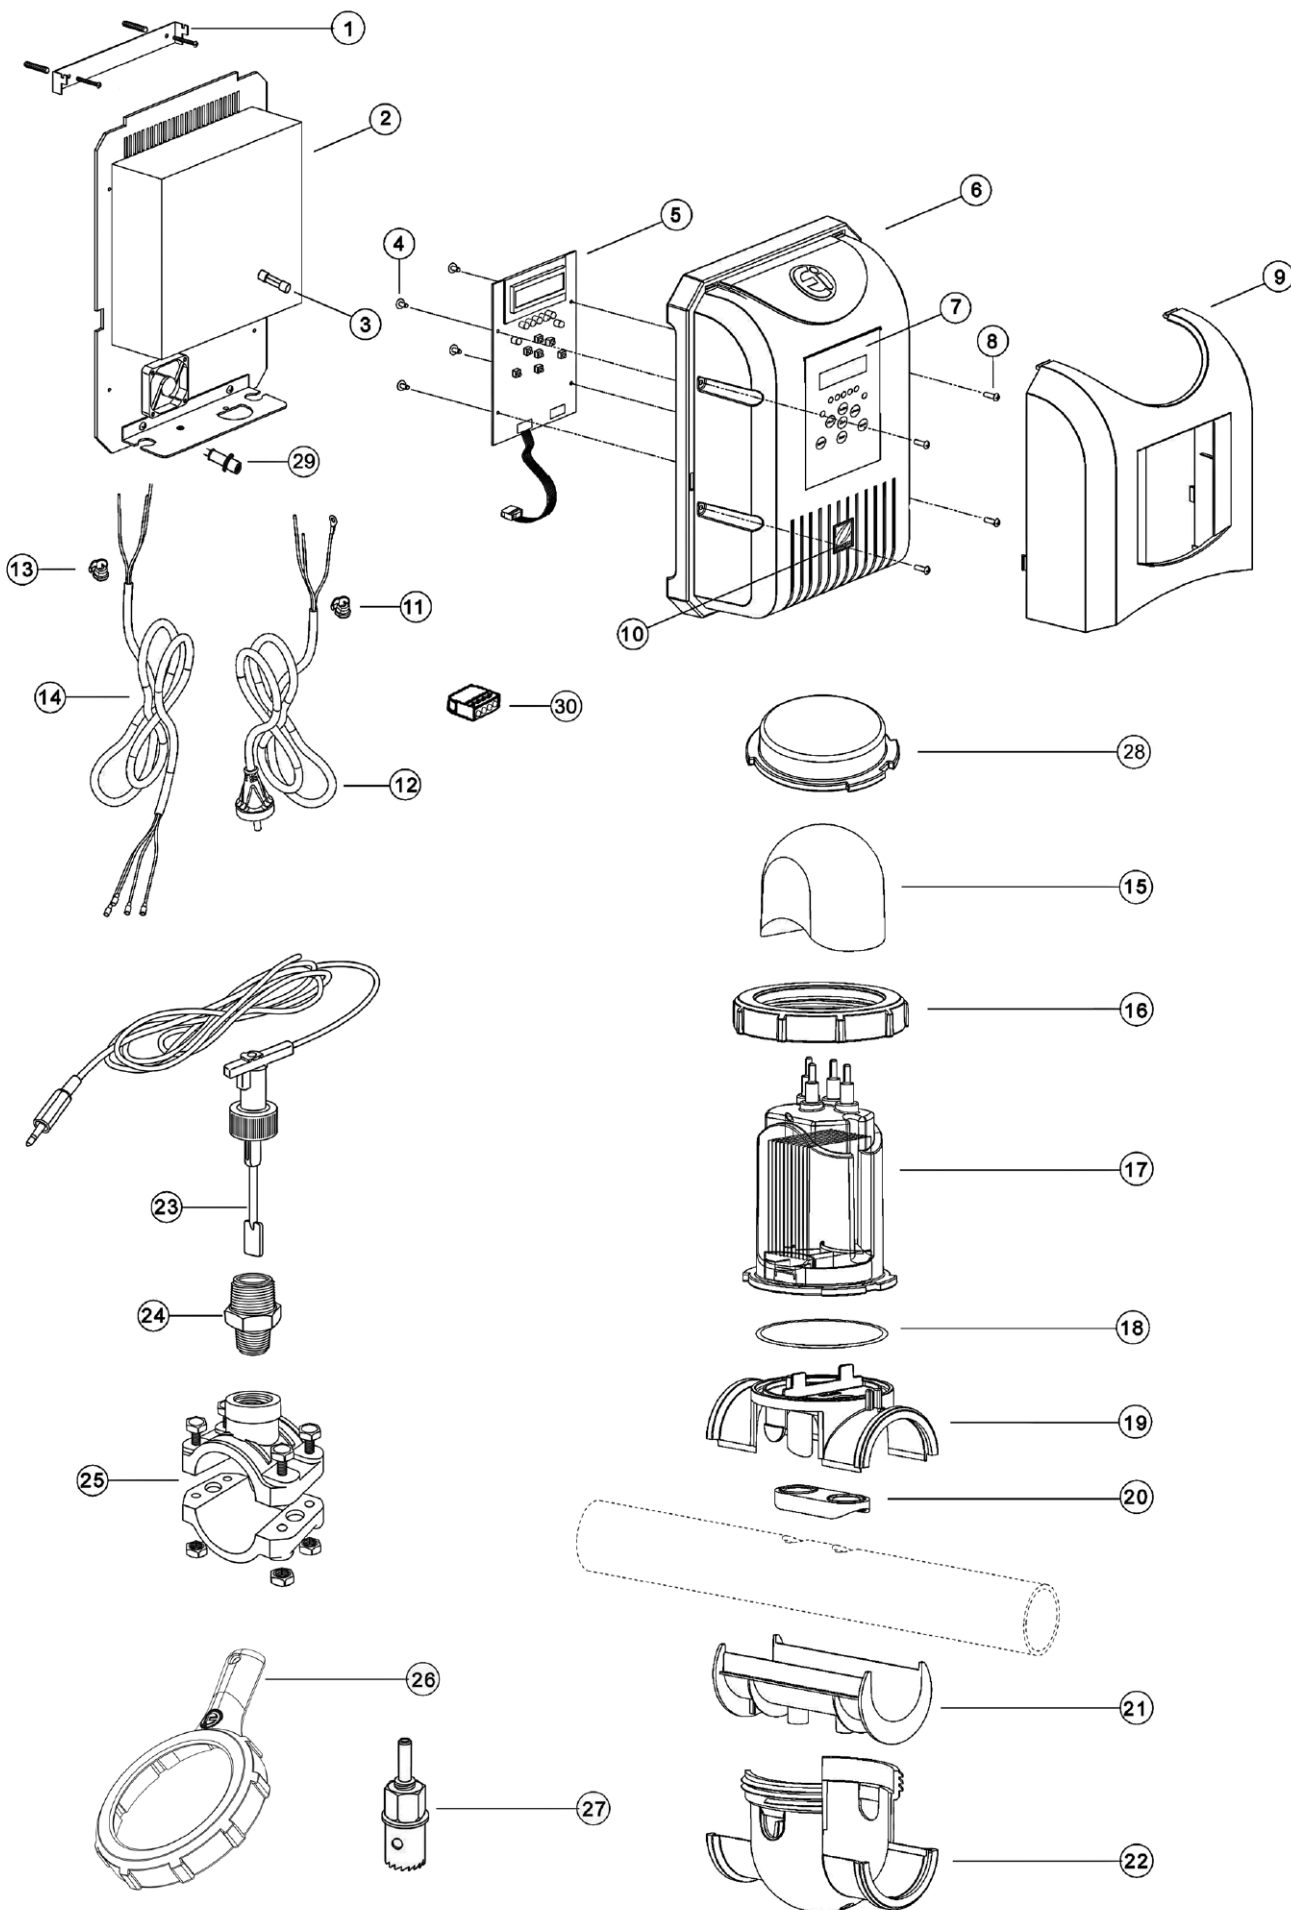

# AUTO CHLOR ZODIAC EI

## AUTO CHLOR ZODIAC EI

detail	identifikace	popis
1	W012781	Wall mount + fixture kit
2	W083071	Ei power supply set ( <i>aluminium chassis + card + ventilator</i> )
3	W110201	M205 2.5 AT Fuse
4	W001400	4x1/4" fixing screws for <i>Ei electronic board</i>
5	W083061	Ei control electronic board
6	W043590	Ei control box plastic cover
6	W043591	Ei power pack plastic cover / top part
6	W043592	Ei power pack plastic bottom rail
7	W177000	Ei control panel sticker
8	W001481	M3x12mm fixing screws for Ei plastic <i>cover</i>
9	W043780	Ei upper cover silver
10	W176801	Zodiac sticker for Ei power pack plastic <i>cover and cell cap</i>
11	W001371	Cable grip for mains power supply
12	W052650	Mains supply cable with EU plug
13	W001401	Cable grip for cell power supply
14	W195591	Complete Ei cell power supply cable
15	W043800	Cell cap
16	W043790	Electrode tightening ring
17	W197601	Complete Ei 10 electrode
17	W197612	Complete Ei 17 electrode
17	W197621	Complete Ei 25 electrode
18	W151281	Electrode O-ring
19	W043640	Saddle clamp top
20	W043700	Flat hose joint 1 1/2" (UK)
20	W043710	Flat hose joint DN50mm, DN63mm (EU)
22	W043630	Lower Ei fixing collar
21	W043680	UK pipe adapter (1 1/2")
21	W043690	EU pipe adapter (DN50mm)
22	W043630	Saddle clamp bottom
23	W197172	Flow switch complete (+ <i>cable and jack 3,5mm</i> )
24	W043560	3/4"x1/2" adapter for flow switch
25	W013010	Complete DN50mm saddle clamp ( <i>adaptable to 1 1/2" UK</i> )
25	W013011	Complete DN63mm saddle clamp ( <i>adaptable to 2" UK</i> )
26	W043760	Electrode locking ring wrench
27	W043750	Hole saw 22mm for pipe drilling

detail	identifikace	popis
28	W043870	Winterizing cap for cell
29	W121953	3,5mm female jack plug
30	W121961	4-way cable connector