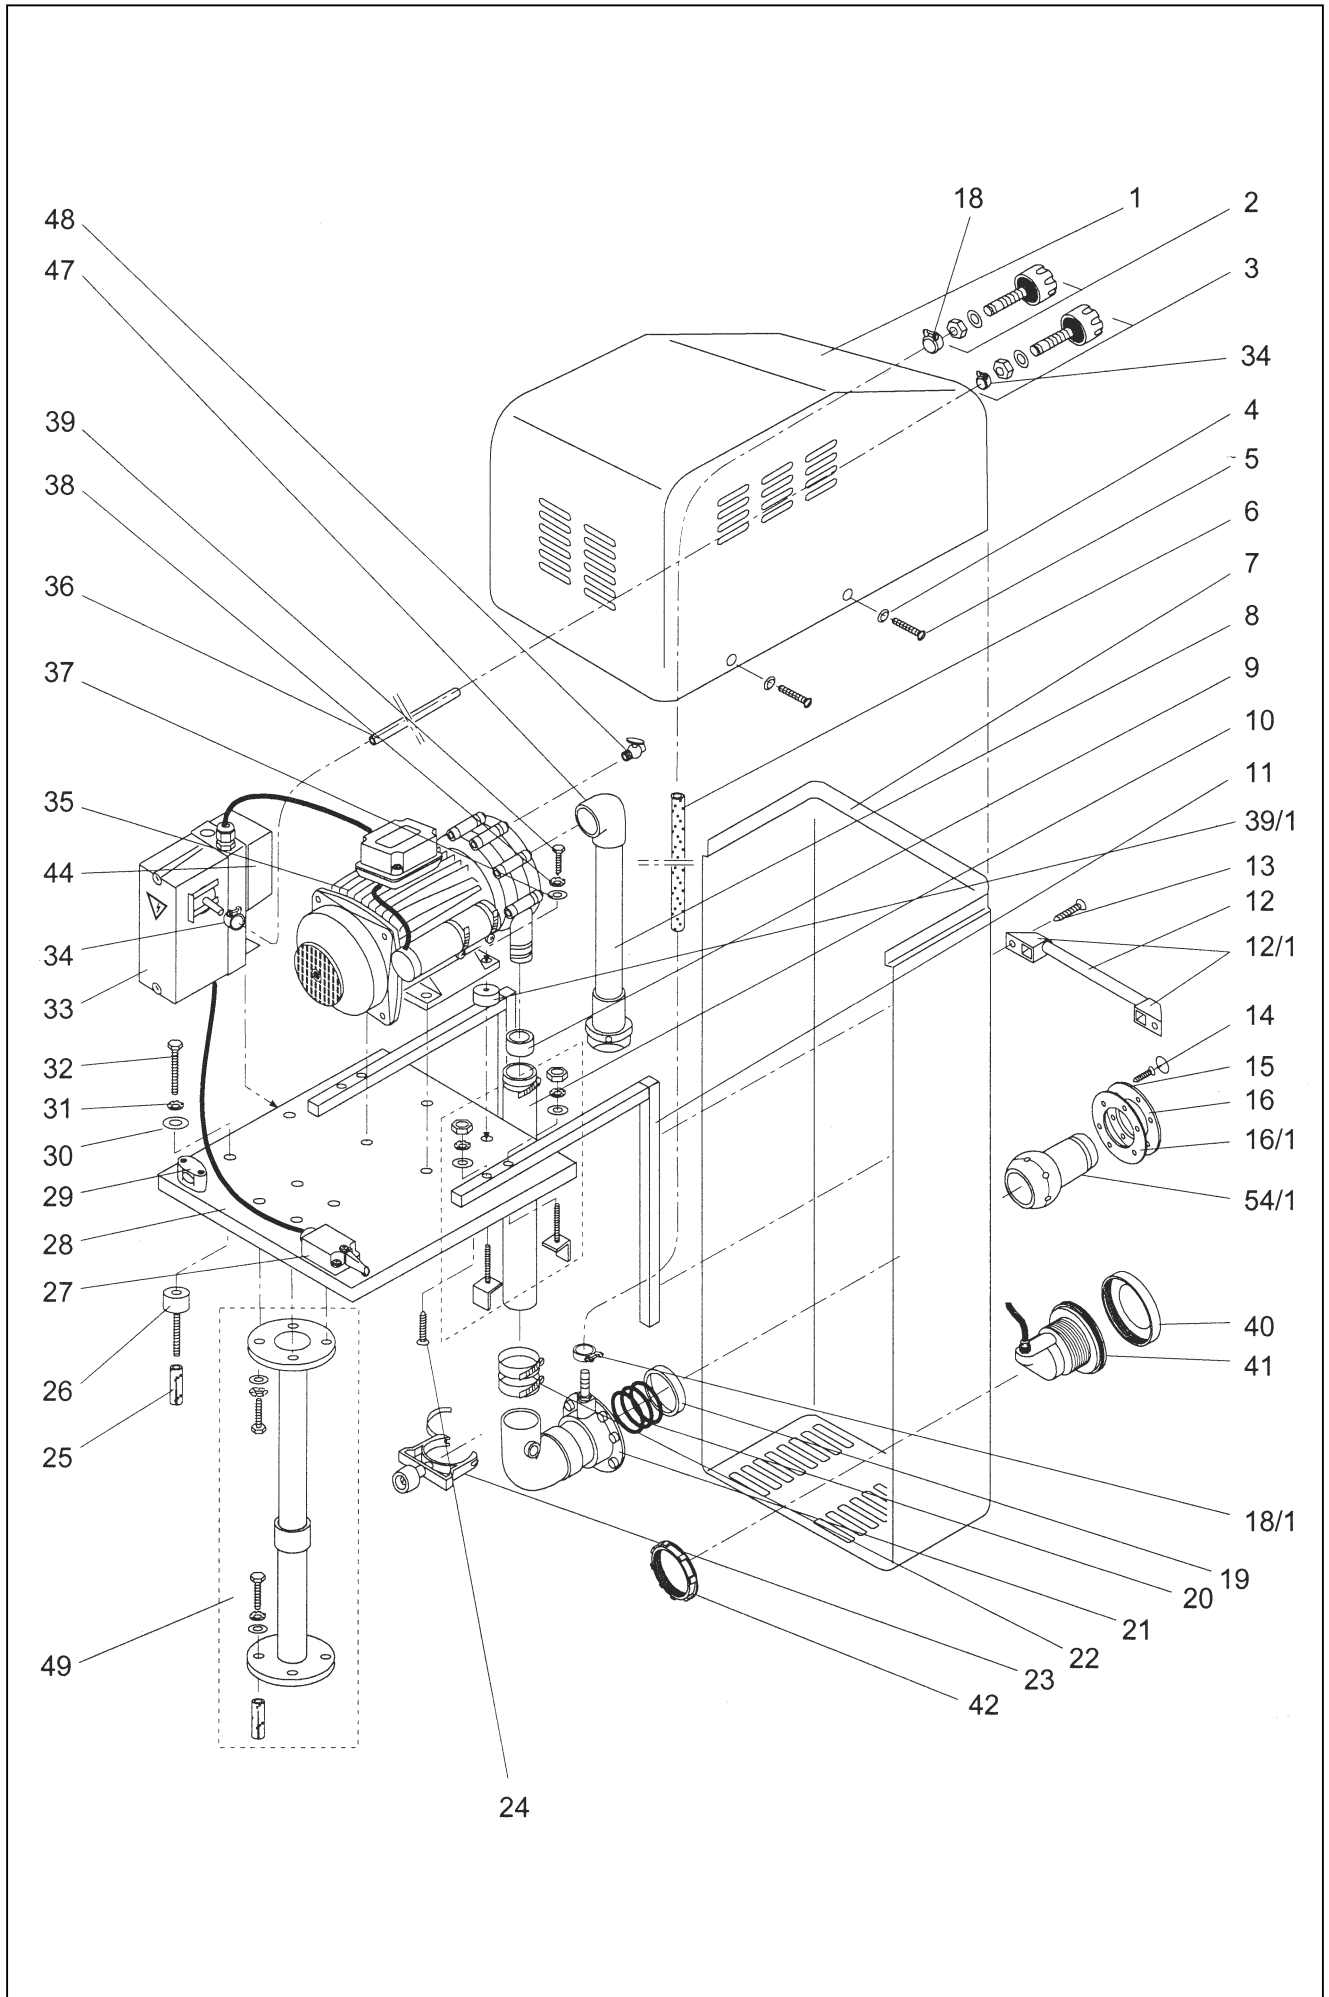

xxx PROTIPROUD BADU JET STANDARD

detail	identifikace	popis
	2337.007.000	X Cover cpl.
1	2337007001	X Cover
2	2307007500	X Air regulator cpl.
3	2302001600	X Pneumatic pushbutton cpl.
4	2306007006	X Beaded disk for M5,brass,nickled-plated
5	5879640516	X Oval head countersunk screw M5 x 16, A 2
6	2301001007	X mtr. PVC tubing, 8 x 3mm,crystal-clear,with woven fabric
	2337502000	X Mantlet, white,matte,cpl.,for Badu Jet standard
	2337002001	X Mantlet,white,matte,cpl.,for Badu Jet standard-spot
7	2337602000	X Mantlet, white,matte,single,for Badu Jet standard
7	2337202001	X Mantlet,white,matte,single,for Badu Jet standard-spot
8	2307503000	X Intake line with back pressure valve
9	5866994005	X Adapter,PVC-hose,40 x 5mm,crystal-clear
10	5866995005	X Pressure pipe,PVC-hose,50x5mm,crystal-clear
11	2307501500	X Connecting angle
12	5861400201	X mtr.Pipe,plastic,white
12/1	2306002002	X Fixing for handle,white
13	5879826325	X Sheet metal(self-tapping)screw 6,3x25mm,A4
14	2301000010	X Decorative cap for Philips screw
15	5879825520	X Countersunk head screw, 5,5 x 19mm, A 4
16	2306002009	X Housing flange W 2364
16/1	2306002014	X Flat packing, 120 x 80 x 1mm
18	5873011406	X Hose clamp, SM 9 14, a 4
18/1	2301004001	X Clic clamp, 14mm, A 4
19	2302002056	X Retainer ring
20	2302002057	X Hose clamping ring,60 x 73,5 x 6,2mm
20/1	2302002158	X Hose clamping ring,60 x 73,5 x 1,5mm
20/2	2302002058	X Hose clamping ring,60 x 73,5 x 1mm
21	2307504002	X Nozzle housing cpl. with connecting angle and hose nozzle
22	2307004009	X Hose clamp, SXM 12, 40-60mm, C7-W4
23	2307504003	X Spacer Extension
24	5879826338	X Sheet metal(self priming)screw,6,3x38mm,A4
25	2306006006	X Expanding bolt, M8, brass
26	2306006005	X Rubber/metal buffer, M8 x 36mm
27	5880800404	X Position switch cpl.
28	2337501000	X Base plate with threaded inserts
29	5883300095	X Strain relief clamp for Badu Jet standard