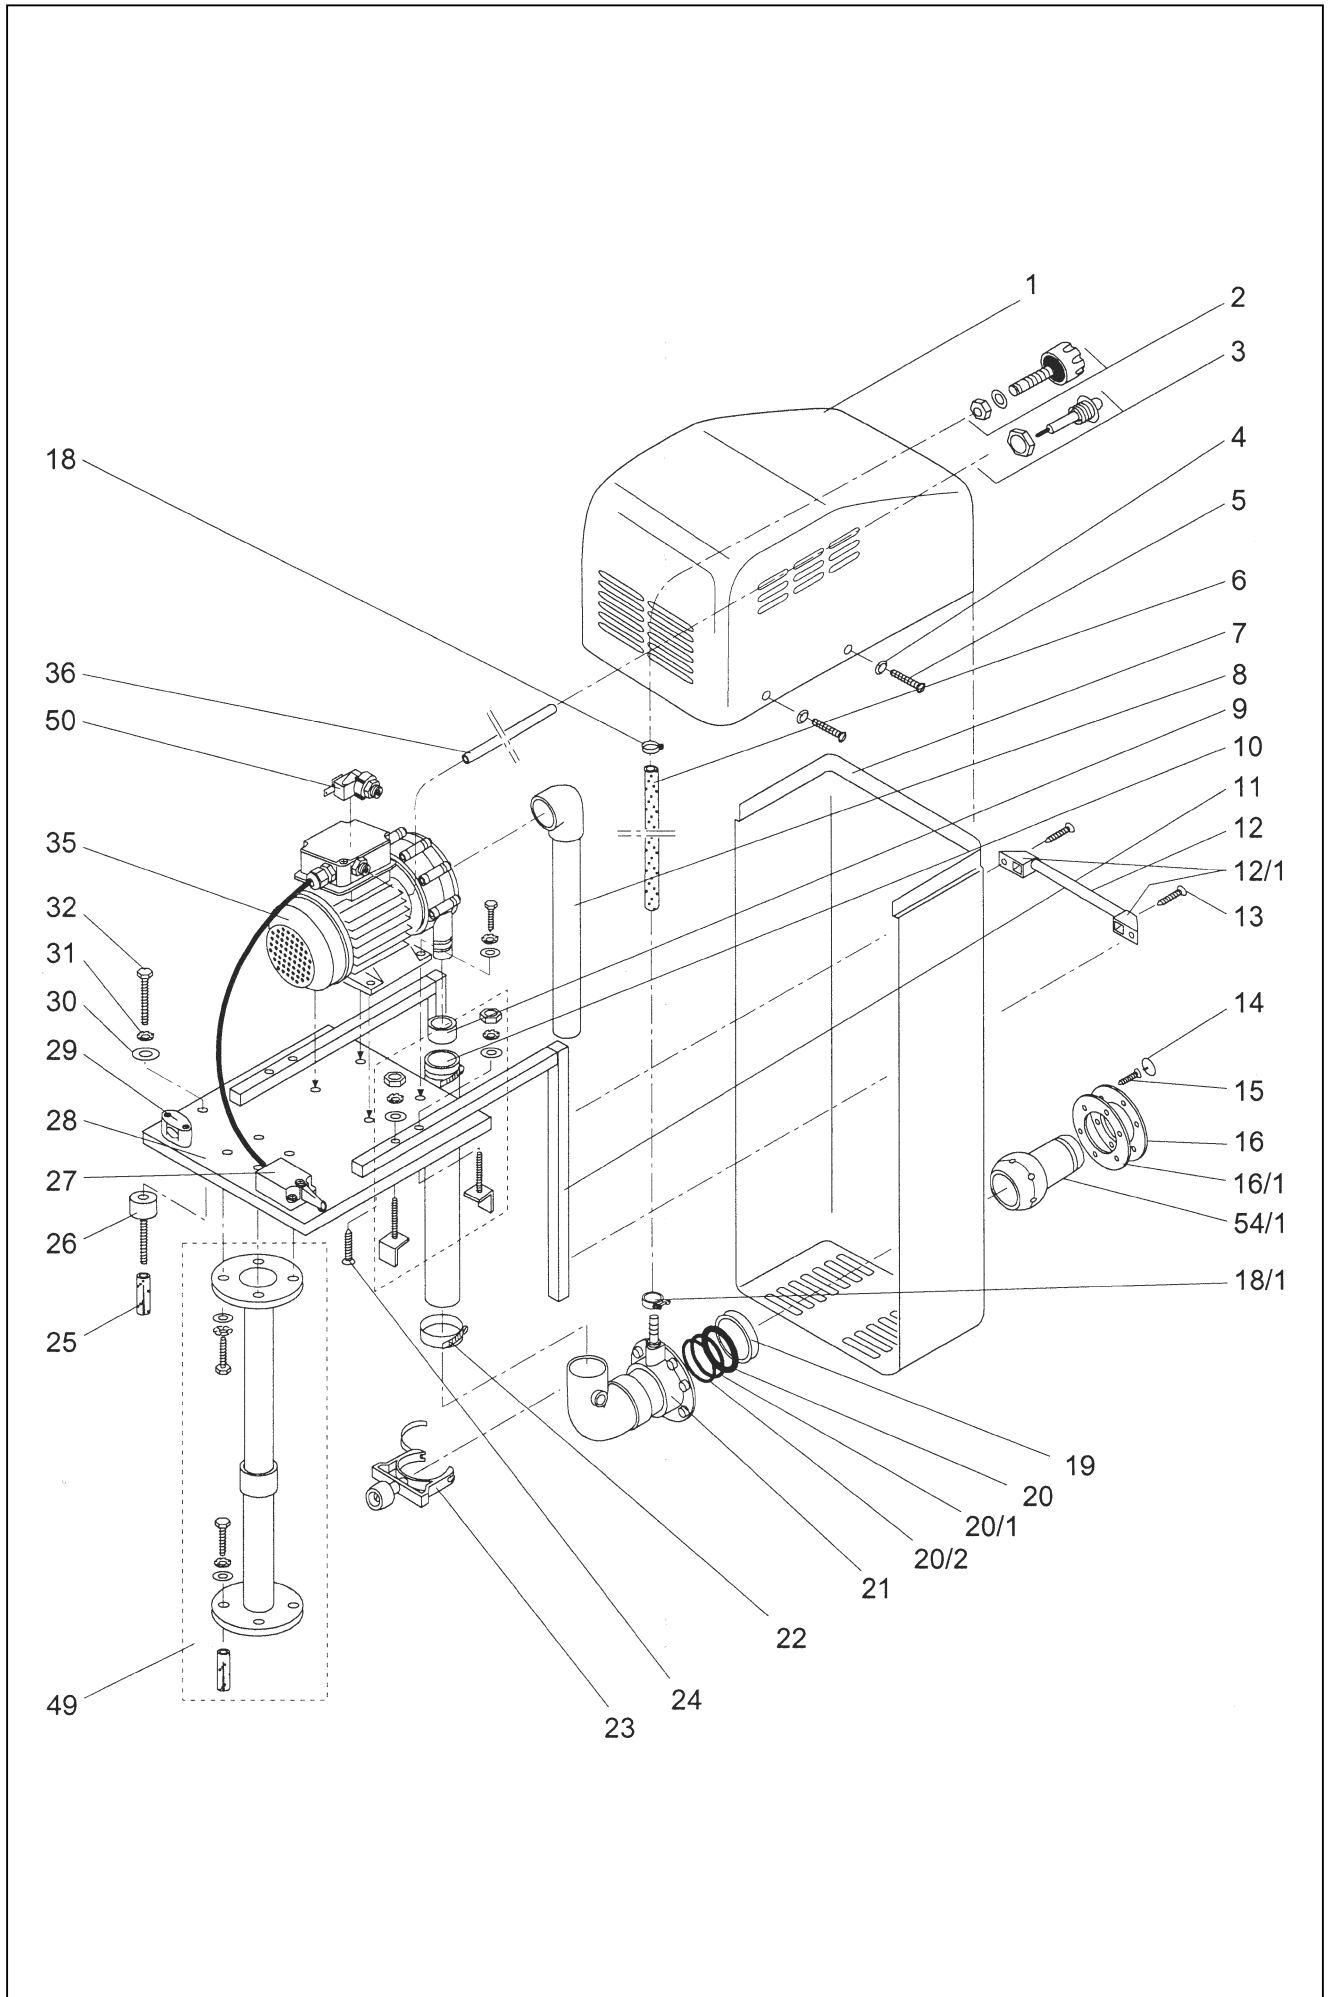

xxx PROTIPROUD BADU JET ACTIVE

detail	identifikace	popis
	2307806000	X Cover cpl.
1	2307806001	X Cover
2	2307706500	X Air regulator cpl.
3	2302001500	X Pneumatic pushbutton cpl.
4	2306007006	X Beaded disk for M5,brass,nickled-plated
5	5879640516	X Oval head countersunk screw M5 x 16,A 2
6	2301001007	X mtr. PVC tubing,8 x 3mm,crystal-clear with woven fabric
	2307802000	X Mantlet cpl. for Badu Jet active,white,matte
7	2307802001	X Mantlet for Badu Jet active,white,matte
8	2307703000	X Suction pipe, cpl.
9	5866994005	X mtr. Adapter, PVC-hose,40 x 5mm,glasklear
10	2307704000	X Pressure pipe, cpl.
11	2307501500	X Connecting angle
12	5861400201	X mtr. Pipe, plastic, white
12/1	2306002002	X Fixing for handle, white
13	5879826325	X Sheet metal (self-tapping)screw 6,3x25mm,A4
14	2301000010	X Decorative cap for Philips screw
15	5879825520	X Countersunk head screw,5,5 x 19mm, A 2
16	2306002009	X Housing flange W 2364
16/1	2306002014	X Flat packing,120 x 80 x 1mm
18	5873011409	X Hose clamp SM 9 14, A 4
18/1	2301004001	X Clip clamp, 14mm, A 4
19	2302002056	X Retainer ring
20	2302002057	X Hose clamping ring, 60 x 73,5 x 6,2mm
20/1	2302002158	X Hose clamping ring, 60 x 73,5 x 1,5mm
20/2	2302002058	X Hose clamping ring, 60 x 73,5 x 1mm
21	2307504002	X Nozzle housing cpl.with connecting angle and hose nozzle
22	2307004009	X Hose clamp, SXM 12, 40 - 60mm,C7-W4
23	2307504003	X Spacer Extension
24	5879826338	X Sheet metal (self priming)screw,6,3x38mm,A4
25	2306006006	X Expanding bolt, M8, brass
26	2306006005	X Rubber/metal buffer, M8 x 36mm
27	5880800404	X Position switch cpl.
28	2307801500	X Base plate with threaded inserts
29	5883300095	X Strain relief clamp
30	5871250800	X Washer, dia = 8,4mm, A 4
31	5876797080	X Lock washer, dia = 8,4mm, A 2

detail	identifikace	popis
32	5879330830	X Hex bolt, M8 x 30mm, A 2 (for rear)
32/1	5879330850	X Hex bolt, M8 x 50mm, A 2 (for front)
35	2340540038	X Jet-pump,type 21-40/54 H,in 1 phase,0,75kW
36	5860000315	X mtr. PVC-tubing, 3 x 1,5mm,crystal-clear
49	2307851000	X Telescoping safety support
50	5880800460	X Air switch, TVA 411
54/1	2306002911	X Ball nozzle,dia = 28mm, non-variable