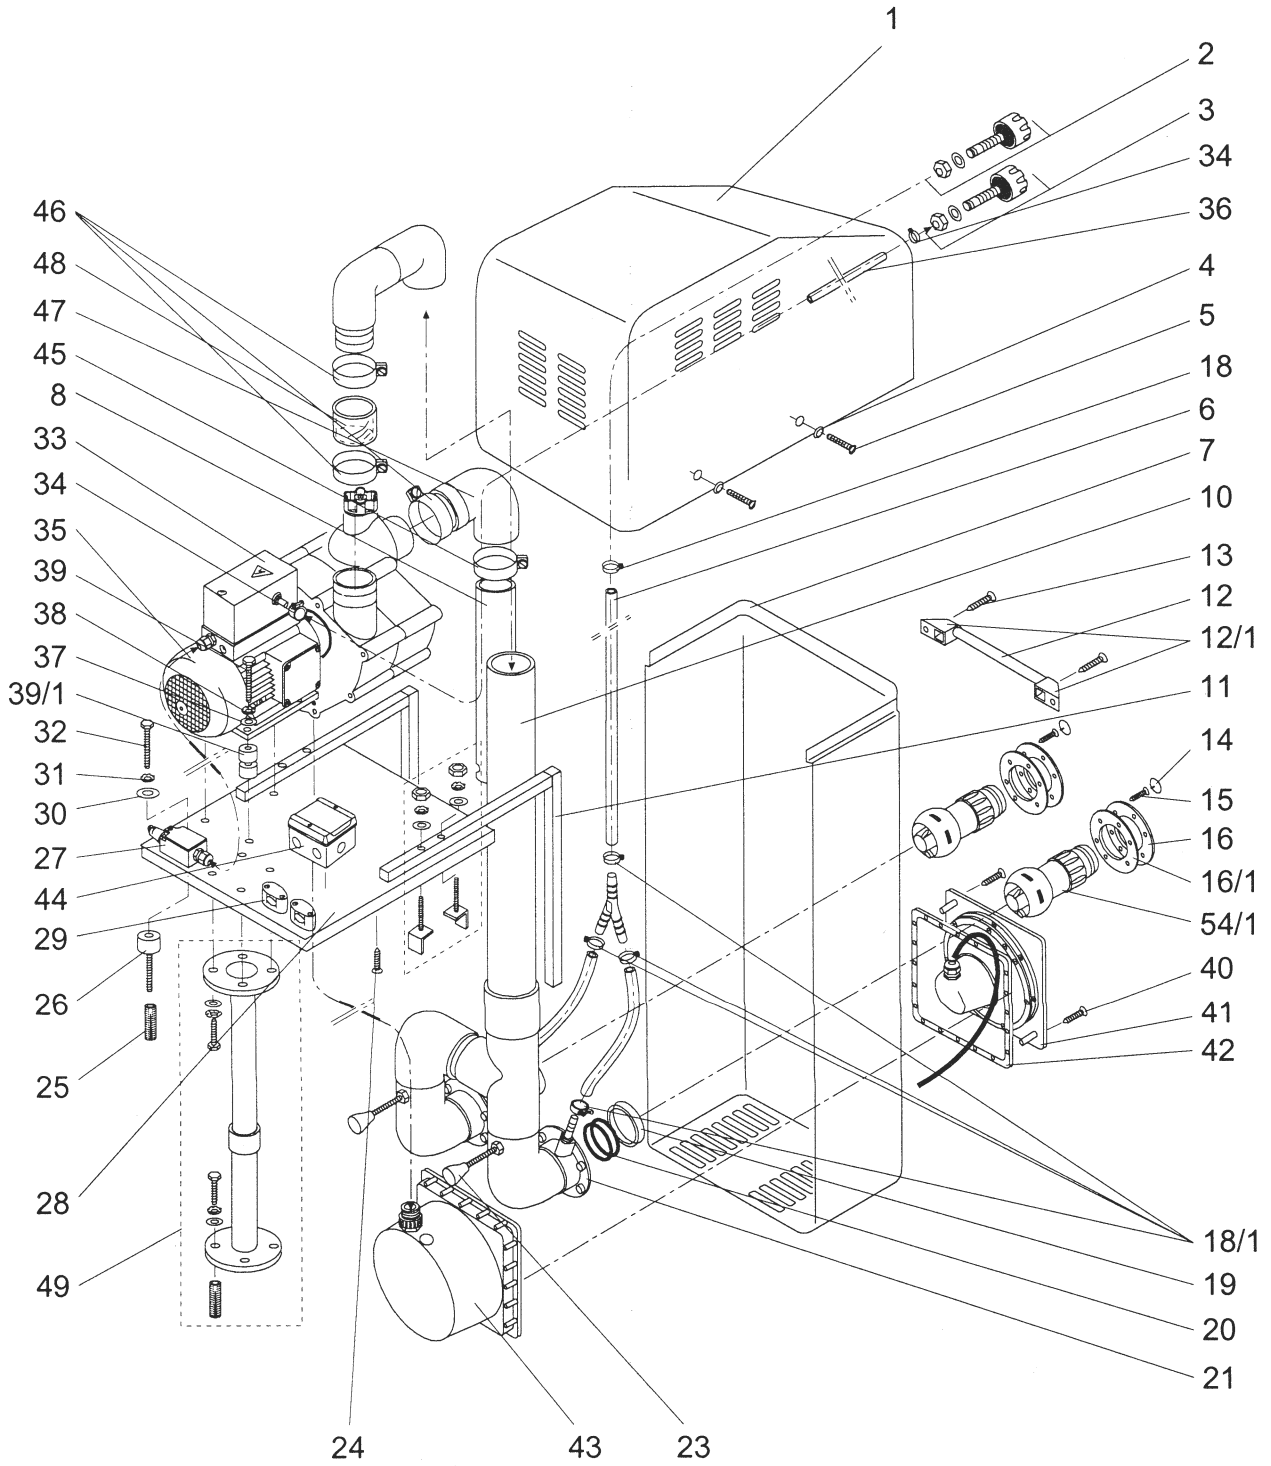

xxx PROTIPROUD BADU JET ACTION

detail	identifikace	popis
	2336007000	X Cover cpl.
1	2336007001	X Cover
2	2307007500	X Air regulator cpl.
3	2302001600	X Pneumatic pushbutton cpl.
4	2306007006	X Beaded disk for M5, brass, nickled-plated
5	5879640516	X Oval head countersunk screw M5 x 16, A 2
6	2301001007	X mtr.PVC-tubing,8x3mm,crystal-clear,with woven fabric-0,7m
6/1	2301001007	X mtr.PVC-tubing,8x3mm,crystal-clear,with woven fabric-0,25m
	2336102000	X Mantlet white,matte,cpl.,for Badu Jet action,1 phase
	2336002000	X Mantlet white,matte,cpl.,for Badu Jet action,3 phase
	2336302000	X Mantlet white,matte,cpl.,for Badu Jet action-spot,1 phase
	2336202000	X Mantlet white,matte,cpl.,for Badu Jet action-spot,3 phase
7	2336002001	X Mantlet white,matte,single,for Badu Jet action
7	2336202001	X Mantlet white,matte,single,for Badu Jet action-spot
8	2306003000	X Suction pipe, cpl.
10	2306004000	X Pressure pipe, cpl.
11	2307501500	X Connecting angle
12	5861400201	X mtr. pipe, plastic, white
12/1	2306002002	X Fixing for handle,white
13	5879826325	X Sheet metal (self-tapping)screw 6,3 x 25mm, A 4
14	2301000010	X Decorative cap for Philips screw
15	5879825520	X Countersunk head screw, 5,5 x 19mm, A 4
16	2306002009	X Housing flange W 2364
16/1	2306002014	X Flat packing, 120 x 80 x 1mm
18	5873011409	X Hose clamp, SM 9 14, A 4
18/1	2301004001	X Clic clamp, 14mm, A 4
19	2302002056	X Retainer ring
20	2302002057	X Hose clamping ring,60x73,5x6,2mm,for Badu Jet Action,1 ph
20/1	2302002158	X Hose clamping ring,60x73,5x1,5mm,for Badu Jet Action,1 ph
20/2	2302002058	X Hose clamping ring,60x73,5x1mm,for Badu Jet Action,1 ph
20	2302002057	X Hose clamping ring,60x73,5x6,2mm,for Badu Jet Action,3 ph
20/1	2302002157	X Hose clamping ring,60x73,5x4mm,for Badu Jet Action,3 ph
21	2303005008	X Nozzle housing, W 2363
23	2307004003	X Spacer extension
24	5879826338	X Sheet metal (self-priming)screw, 6,3x38mm, A 4
25	2306006006	X Expanding bolt, M8, brass
26	2306006005	X Rubber/metal buffer, M8 x 36mm