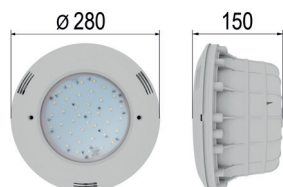

Světlo VA – PF

- Pro fóliové bazény
- ABS, příruba + těsnění, plastový rámeček

Underwater light VA – PF

- For liner pools
- ABS, flange + gaskets, plastic frame

VALight

VA – PF	Žárovka Bulb	Barva / Colour		Svítivost Lumens	Výkon Output	Napětí Supply	Typ bazény Pool type	KG	cena Kč	€
		White	RGB							
85VAPF300	B STANDARD 300 W				300 W	12 V	Fóliový / Liner		2 449,-	
85VAPF16W	B 81501542			1 650 lm	13,5 W	12 V	Fóliový / Liner		3 845,-	
85VAPF21W	B 81HTW301B			2 100 lm	21 W	12 V	Fóliový / Liner		5 050,-	
85VAPF33W	B 81HTW701B			3 300 lm	33 W	12 V	Fóliový / Liner		5 632,-	
85VAPF16R	B 81501535			510 lm	16 W	12 V	Fóliový / Liner		6 230,-	
85VAPF23R	B 81HTS301B			1 150 lm	23 W	12 V	Fóliový / Liner		5 373,-	
85VAPF33R	B 81HTS701B			1 650 lm	33 W	12 V	Fóliový / Liner		5 890,-	
85VAPF23X	B HTX301B (DMX)			1 150 lm	23 W	12 V	Fóliový / Liner		6 669,-	
85VAPF33X	B HTX701B (DMX)			1 650 lm	33 W	12 V	Fóliový / Liner		7 385,-	
85VAPF55X	B HTX901B (DMX)			2 750 lm	55 W	12 V	Fóliový / Liner		9 103,-	
85VAPF	B ABS hrnec, příruba + těsnění, plastový rámeček ABS niche, flange + gaskets, plastic frame								2 122,-	

Světlo VA – PB

- Pro betonové bazény
- ABS, plastový rámeček

Underwater light VA – PB

- For concrete pools
- ABS, plastic frame

VALight