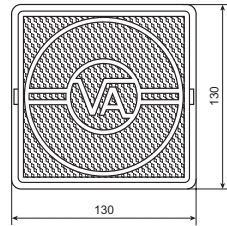

Příslušenství pro bazénová světla

Pool lights accessories

HPR20018

Příslušenství | Accessories

873495VA	B	Kabelová propojovací krabice VA Cable interconnecting box VA				1	0,34	345,-	€	
8701	B	Kabelová propojovací krabice MTS, PG 29/21/13,5 Cable interconnecting box MTS, PG 29/21/13,5				60	0,30	1 028,-		
8705	B	Kabelové prodloužení PG 16 Cable extension PG 16				1	0,10	237,-		
8707	B	Kabelové prodloužení PG11 – pro LED Cable extension PG11 - for LED				1	0,10	147,-		
81500338	B	GEL BOX pro kabel 3 x 6 mm² (IP68) GEL BOX for 3 x 6 mm² WIRE – IP68				1	0,06	387,-		
8706	B	Zalévací hmota pro kabelové propojovací krabice Sealing substance for cable interconnecting box				18	0,60	400,-		
HPR20018	B	Kabelová propojovací hadice Connecting cable hose				1	0,15	267,-		
06109240081	B	Silikonový kabel 2 x 4 mm² Silicon cable 2 x 4 mm²					0,40	164,-		

Kit pro renovaci světla

Renovation kit

Kompatibilní se světly různých výrobců – PAR56 / Compatible with lights of various manufacturers – PAR56

Příslušenství | Accessories

81502372	B	Sada pro renovaci světla 300W světla – bílý rámeček Renovation kit for 300W light – white frame				1	0,30	1 254,-		
81502374	B	Sada pro renovaci světla 300W světla – světle šedý rámeček Renovation kit for 300W light – light grey frame				1	0,30	1 254,-		
81512372	B	Sada „Click“ pro renovaci světla 300W světla – bílý rámeček Renovation kit „Click“ for 300W light – white frame				1	0,30	1 254,-		
81512374	B	Sada „Click“ pro renovaci světla 300W světla – světle šedý rámeček Renovation kit „Click“ for 300W light – light grey frame				1	0,30	1 254,-		
81512375	B	Sada „Click“ pro renovaci světla 300W světla – tmavě šedý rámeček Renovation kit „Click“ for 300W light – dark grey frame				1	0,30	1 254,-		

„Kit pro renovaci světla“ obsahuje rámeček a šrouby a kovové příchytky.