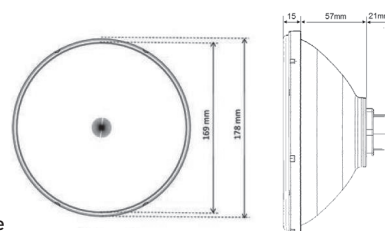

Žárovka LED SeaMAID

- RGB – 11 statických barev a 5 programů
- K této žárovce lze použít „Kit pro renovaci světla“

Kabelová průchodka pro utěsnění kabelu součástí / Cable gland for cable tightening - included

LED bulb SeaMAID

- RGB – 11 static colors and 5 programs
- Compatible with the „Renovation KIT“

13,5 W = 135 W

Žárovka LED SeaMAID | LED bulb SeaMAID

						cena Kč	€
81502655	B	LED SeaMAID, PAR 56, 90 LED RGB, 16 W, 510 lm, s průchodkou na kabel LED SeaMAID, PAR 56, 90 LED RGB, 16 W, 510 lm, cable bushing		6	0,70	4 677,-	
81502679	B	LED SeaMAID, PAR 56, 60 LED bílé, 13,5 W, 1 650 lm, s průchodkou na kabel LED SeaMAID, PAR 56, 60 LED white, 13,5 W, 1 650 lm, cable bushing		6	0,70	2 488,-