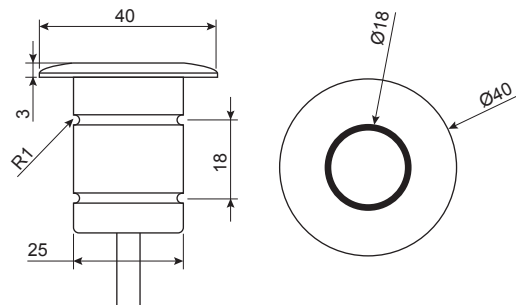

LED stainless steel underwater light CHIPLIGHT

- LED light for swimming pool
- White