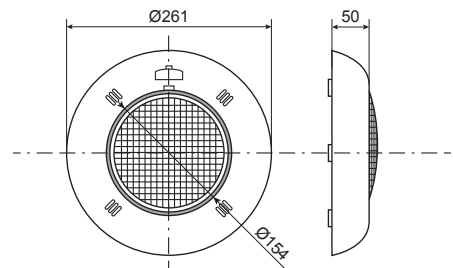

LED flat light

- White
- Cable length 3 m
- To be fitted with support cross

LED ploché světlo | LED flat light				KG	cena Kč	€
80600LED14W	B LED ploché světlo, Bílé, 14,5 W, 1 485 lm LED flat light, White, 14,5 W, 1 485 lm				4 894,-	

Žárovka | Bulb				KG	cena Kč	€
801303	B Žárovka 300 W/12 V Bulb 300 W/12 V			12	0,60	639,-