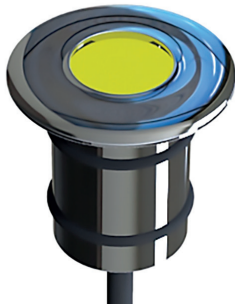

LED nerezové světlo CHIPLIGHT

- LED bazénové světlo
- Bílé