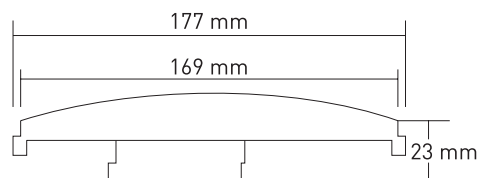

LED bulb – Flat

- LED light
- Compatible with 300W bulb (can be replaced)
- RGB – 16 static colors
- 4m cable