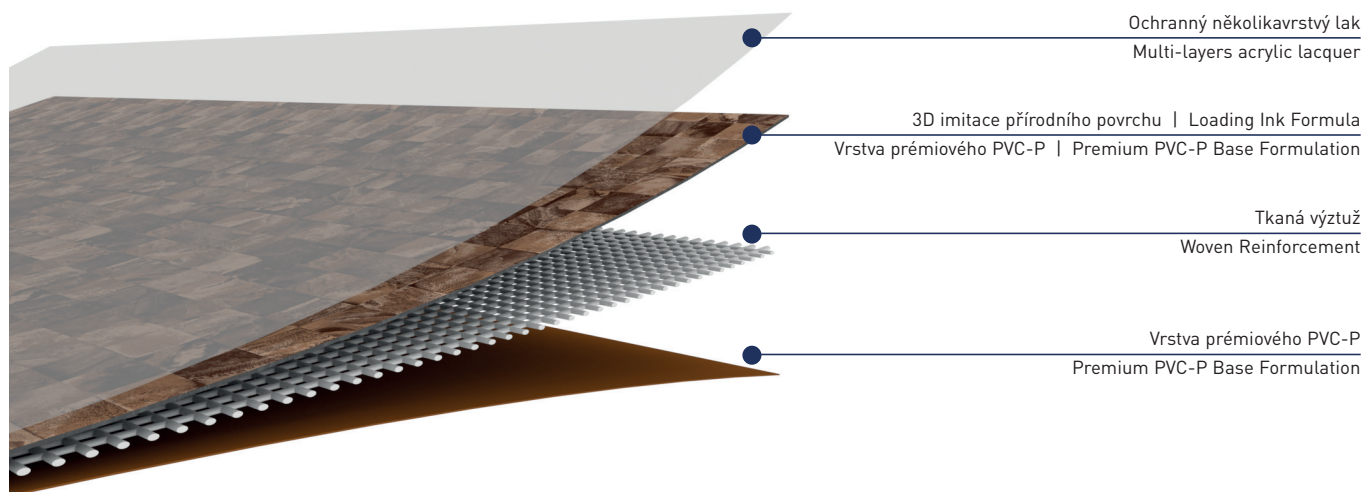

Aquasense & Aquasense Signature – fólie pro vyvažování bazénů

Prémiové fólie Aquasense & Aquasense Signature mají vysoce kvalitní vícevrstvý akrylový lak, který chrání 3D exkluzivní designy proti skvrnám, stárnutí, UV a zamezuje tvorbě řas a bakterií.

Aquasense & Aquasense Signature – reinforced membrane

Aquasense & Aquasense Signature premium membranes have a Multi-layers acrylic lacquer that protects 3D exclusive designs against stains, aging, UV and prevents the formation of algae and bacteria.

AS – Aquasense | AS – Aquasense		KG	ROLLS	SCISSORS	ROLLER	€
98842165	C AS – 3D MOZAIKA DARK BLUE, tloušťka 1,8 mm, šíře 1,65 m AS – 3D MOZAIC DARK BLUE, thickness 1,8 mm, width 1,65 m	86,0	8	1 013,-/m²	925,-/m²	
98853165	C AS – 3D GRANIT GREY, tloušťka 1,8 mm, šíře 1,65 m AS – 3D GRANIT GREY, thickness 1,8 mm, width 1,65 m	86,0	8	1 130,-/m²	1 071,-/m²	
98851165	C AS – 3D GRANIT BLUE, tloušťka 1,8 mm, šíře 1,65 m AS – 3D GRANIT BLUE, thickness 1,8 mm, width 1,65 m	86,0	8	1 130,-/m²	1 071,-/m²	
98857165	C AS – GRANIT GREEN, tloušťka 1,8 mm, šíře 1,65 m AS – GRANIT GREEN, thickness 1,8 mm, width 1,65 m	86,0	8	1 167,-/m²	1 071,-/m²	
98856165	C AS – GRANIT GOLD PEARL, tloušťka 1,8 mm, šíře 1,65 m AS – GRANIT GOLD PEARL, thickness 1,8 mm, width 1,65 m	86,0	8	1 167,-/m²	1 071,-/m²	
98844165	C AS – 3D BLACK MARMOR, tloušťka 1,8 mm, šíře 1,65 m AS – 3D BLACK MARMOR, thickness 1,8 mm, width 1,65 m	86,0	8	1 130,-/m²	1 071,-/m²	
98852165	C AS – 3D GRANIT SAND, tloušťka 1,8 mm, šíře 1,65 m AS – 3D GRANIT SAND, thickness 1,8 mm, width 1,65 m	86,0	8	1 130,-/m²	1 071,-/m²	
98846165	C AS – 3D GOLDEN RIVIERA, tloušťka 1,8 mm, šíře 1,65 m AS – 3D GOLDEN RIVIERA, thickness 1,8 mm, width 1,65 m	86,0	8	1 130,-/m²	1 071,-/m²	
98848165	C AS – 3D WHITE MARMOR, tloušťka 1,8 mm, šíře 1,65 m AS – 3D WHITE MARMOR, thickness 1,8 mm, width 1,65 m	86,0	8	1 130,-/m²	1 071,-/m²	
98850165	C AS – 3D WHITE RIVIERA, tloušťka 1,8 mm, šíře 1,65 m AS – 3D WHITE RIVIERA, thickness 1,8 mm, width 1,65 m	86,0	8	1 130,-/m²	1 071,-/m²