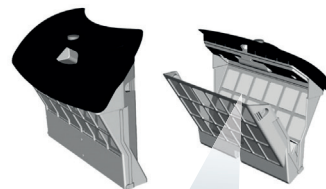

Tornado D500 Lite

Tornado D600

Powerfull and intelligent robot
Snažan i inteligentan robot

Double suction inlet
Dvostruki usisni otvor

Trolley / Transportna kolica
(only / samo Tornado D600)

4D Filter
4D Filter