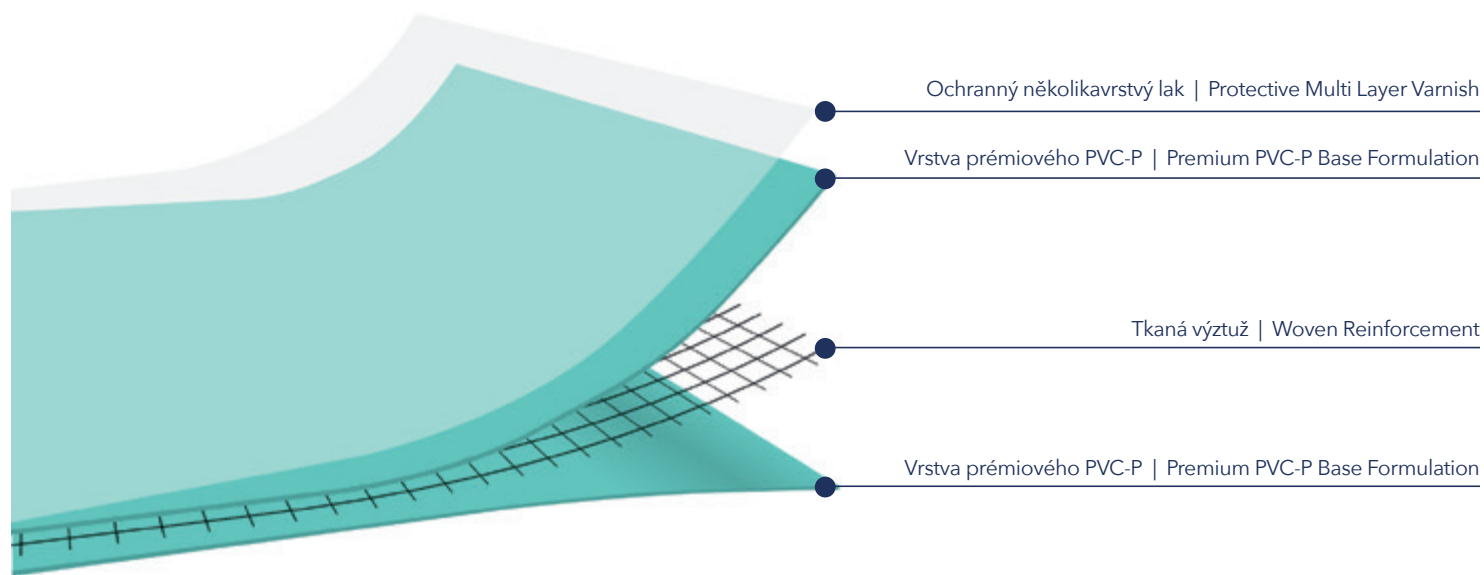

MASTER

AVfol fólie pro vyvažování bazénů

je vyrobena ze dvou vrstev prémiového PVC-P vyztuženého tkanou polyesterovou síťovinou. Povrch fólie je navíc opatřen vysoce kvalitním ochranným lakem, který chrání fólii před poškozením, stárnutím, zvyšuje UV stabilitu a zamezuje růstu a usazování bakterií. Tato struktura zajišťuje, že fólie zůstane nepoškozena i v případě vytvoření trhliny v tělese bazénu. Základní barevná provedení AVfol Master jsou použitelná v jakémkoliv typu prostředí.

AVfol reinforced membrane

is made of two layers of premium PVC-P, reinforced with woven polyester mesh. In addition, the membrane is coated with a high-quality protective varnish that protects the membrane from damage, ageing, increases UV stability, and prevents the growth of bacteria. The structure ensures that the membrane remains undamaged even if the crack in the pool body is created. The basic colours of AVfol Master are usable in any type of environment.

AVFOL

MASTER