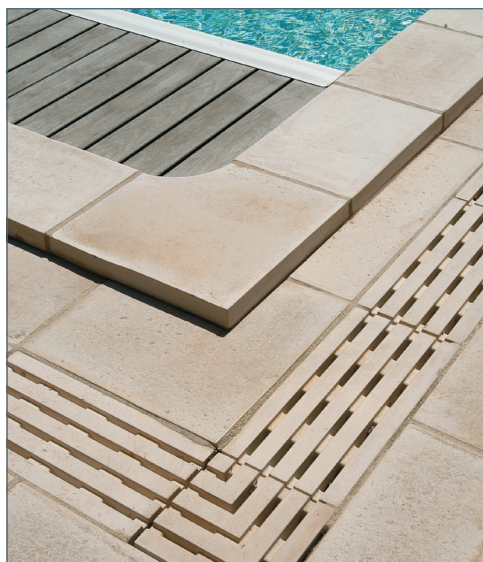

Dekorační prvky | Decoration				KG	cena Kč	€
99SP001B		A Sprchová vanička, Sahara povrch s odtokem Shower base with Sahara drain	11 ks	90,0	4 188,-	
99SP001S		A Sprchová vanička, hladký povrch s odtokem Shower base with Lisse drain	11 ks	90,0	4 106,-	
990R001B		A Mřížka roštu 500 x 250 x tl. 40 mm, ±3 mm – Sahara povrch Stright grating 500 x 250 x th. 40 mm, ±3 mm – Sahara drain	104 ks	9,00	833,-	
990R001S		A Mřížka roštu 500 x 250 x tl. 40 mm, ±3 mm – hladký povrch Stright grating 500 x 250 x th. 40 mm, ±3 mm – smooth drain	104 ks	9,00	849,-	
990R002B		A Roh mřížky roštu 250 x 250 x tl. 40 mm, ±3 mm – Sahara povrch Stright angle grating 250 x 250 x th. 40 mm, ±3 mm – Sahara drain		5,00	875,-	
990R002S		A Roh mřížky roštu 250 x 250 x tl. 40 mm, ±3 mm – hladký povrch Stright angle grating 250 x 250 x th. 40 mm, ±3 mm – smooth drain		5,00	849,-	
994D005S		A Soklový obrubník 500 x 100 x tl. 10 mm Plinth 500 x 100 x th. 10 mm	135 ks	2,00	386,-	
994D0007		A Obrubník 160 x 80 x 500 mm Plughole grating 160 x 80 x 500 mm	52 ks	14,0	647,-	
994D0088		A Odtoková strouha – žlábek 340 x 500 x 65 mm Drain groove 340 x 500 x 65 mm	32 ks	19,0	1 009,-	
994D0098		A Stříška zdi 275 x 500 mm Wall coping 275 x 500 mm	38 ks	15,0	642,-	

Ochranné prostředky | Prevent fluids				KG	cena Kč	€
990P0601		A Dall' joint – písková, pytel 25 kg – pojivo, spárovací hmota Dall' joint – sand, sack 25 kg – binding substance	48 ks	25,0	985,-	
990B054		A Dall' colle – pytel 25 kg – originální lepidlo Dall' colle – sack 25 kg – original glue		25,0	1 076,-	
99007111		A Dall' fug, 1 l – ochrana venkovních dlažeb proti vodě, mikroorganizmům a zašpinění Dall' fug, 1 l – outdoor pavement protection against water, micro-organism and pollution		1,00	289,-	
9900711		A Dall' fug, 5 l – ochrana venkovních dlažeb proti vodě, mikroorganizmům a zašpinění Dall' fug, 5 l – outdoor pavement protection against water, micro-organism and pollution		5,00	1 447,-	
9901101		A Dall' efflo, 5 l – odstraňuje prach a vápenné usazeniny Dall' efflo, 5 l – prevents the dust crust and calcareous sediments	120 ks	5,00	4 035,-	
9901201		A Dall' net, 5 l – odstraňuje kapky od oleje, pěny a stopy potravin atd. Dall' net, 5 l – prevents the dripping oil, foan and traces of foods etc.	120 ks	5,00	1 865,-	
99007012		A Dall' protect, 5 l – ochrana venkovních dlažeb Dall' protect, 5 l – outdoor pavement protection		5,00	5 741,-