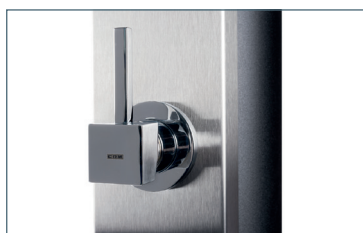

Bazénová solární sprcha | Swimming pool solar shower

					cena Kč	€
9879051	B	Solární sprcha 30 l bílá, napojení 1/2" Solar shower 30 l white, connection 1/2"		1	12,0	12 934,-
9879051N	B	Solární sprcha 30 l bílá – s oplachem nohou, napojení 1/2" Solar shower 30 l white – with foot rinse, connection 1/2"		1	12,0	15 378,-
9879052	B	Solární sprcha 40 l nerez, napojení 1/2" Solar shower 40 l stainless steel, connection 1/2"		1	14,0	19 688,-
9879052N	B	Solární sprcha 40 l nerez – s oplachem nohou, napojení 1/2" Solar shower 40 l stainless steel – with foot rinse, connection 1/2"		1	14,0	21 700,-
9879053N	B	Solární sprcha 30 l černá – s oplachem nohou, napojení 1/2" Solar shower 30 l black – with foot rinse, connection 1/2"		1	12,0	17 216,-