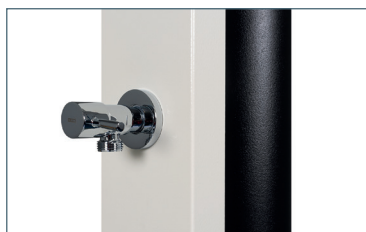

Bazénová solární sprcha | Swimming pool solar shower

					cena Kč	€
9879051	B	Solární sprcha 30 l bílá, napojení 1/2" Solar shower 30 l white, connection 1/2"		1	12,0	12 934,-
9879051N	B	Solární sprcha 30 l bílá – s oplachem nohou, napojení 1/2" Solar shower 30 l white – with foot rinse, connection 1/2"		1	12,0	15 378,-
9879052	B	Solární sprcha 40 l nerez, napojení 1/2" Solar shower 40 l stainless steel, connection 1/2"		1	14,0	19 688,-
9879052N	B	Solární sprcha 40 l nerez – s oplachem nohou, napojení 1/2" Solar shower 40 l stainless steel – with foot rinse, connection 1/2"		1	14,0	21 700,-
9879053N	B	Solární sprcha 30 l černá – s oplachem nohou, napojení 1/2" Solar shower 30 l black – with foot rinse, connection 1/2"		1	12,0	17 216,-