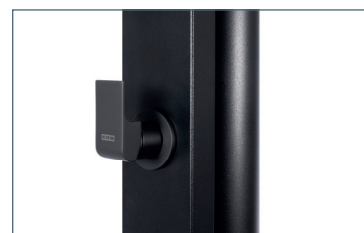

Bazénová solární sprcha | Swimming pool solar shower

					cena Kč	€
9879051	B	Solární sprcha 30 l bílá, napojení 1/2" Solar shower 30 l white, connection 1/2"		1	12,0	12 934,-
9879051N	B	Solární sprcha 30 l bílá – s oplachem nohou, napojení 1/2" Solar shower 30 l white – with foot rinse, connection 1/2"		1	12,0	15 378,-
9879052	B	Solární sprcha 40 l nerez, napojení 1/2" Solar shower 40 l stainless steel, connection 1/2"		1	14,0	19 688,-
9879052N	B	Solární sprcha 40 l nerez – s oplachem nohou, napojení 1/2" Solar shower 40 l stainless steel – with foot rinse, connection 1/2"		1	14,0	21 700,-
9879053N	B	Solární sprcha 30 l černá – s oplachem nohou, napojení 1/2" Solar shower 30 l black – with foot rinse, connection 1/2"		1	12,0	17 216,-