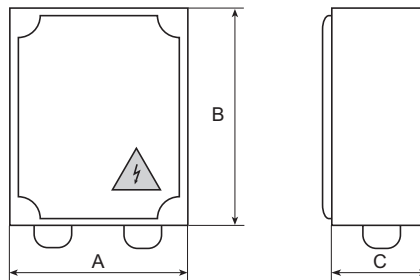

Safety transformers

for 50–300 W lights. Transformers are placed in a thermo-resistant plastic box while the 600 W/900 W versions are covered with steel box with high quality varnished surface.