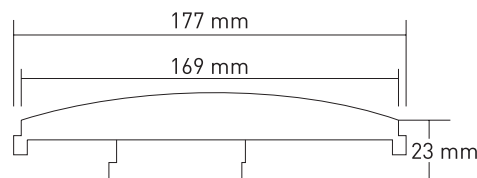

LED Lights Flat – DMX

- LED light
- Compatible with 300W bulb (can be replaced)
- RGB – 16 static colors
- DMX protocol communication (intelligent light control)
- 4m cable