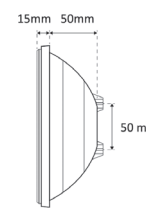

6500K
Studená bílá

13,5 W = 135 W

LED-IN bulb SeaMAID

- RGB – 11 static colors and 5 programs
- Interchangeable with the 300W PAR56 bulb

Žárovka LED IN | LED IN bulb

81501535	B	LED IN, PAR 56 ploché sklo, 90 LED RGB, 16 W/12 V, 510 lm LED IN, PAR 56 flat glass, 90 LED RGB, 16 W/12 V, 510 lm				6	0,95	4 679,-	
81501542	B	LED IN, PAR 56 ploché sklo, 60 LED bílé, 13,5 W/12 V, 1 650 lm LED IN, PAR 56 flat glass, 60 LED white, 13,5 W/12 V, 1 650 lm				6	0,95	2 186,-