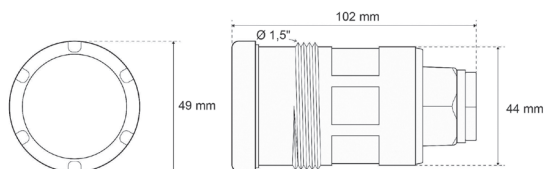

Light SeaMAID MINI-Tube

- RGB; max. 320 lm, 9 LED, 8,2 W, 50 mm; 1,5" ext.
- WHITE; 630 lm, 18 LED, 6 W, 50 mm; 1,5" ext.
- Installation in vacuum fitting
- Diffusion angle 120°
- Cable 2 m
- RGB – 11 static colors and 5 programs