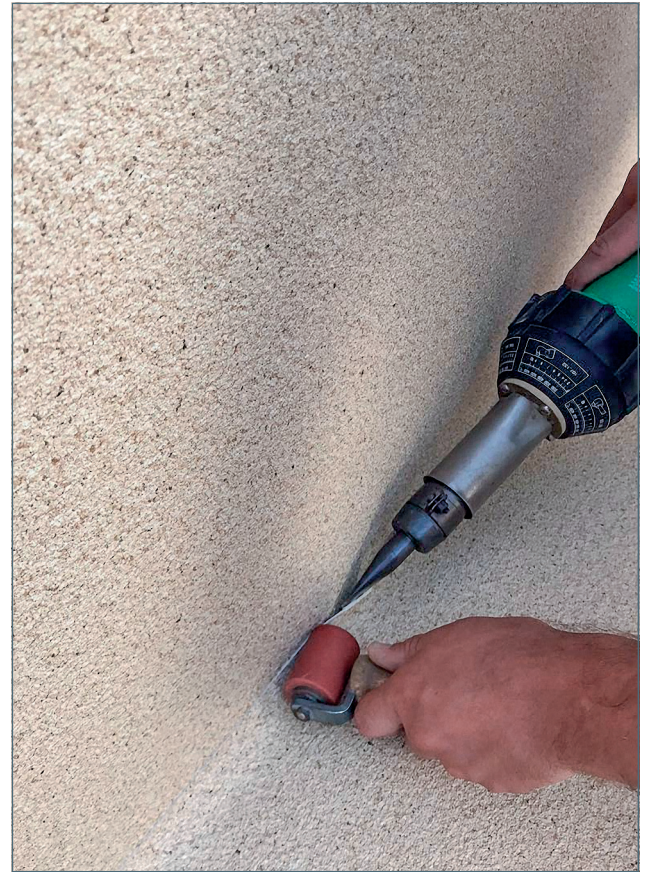

Nářadí pro sváření | Tools for welding						KG	cena Kč	€
965100705	X	Svařovací horkovzdušný přístroj Rion 230 V, 1 600 W Welding mashine Rion 230 V, 1 600 W			1,89	10 364,-		
965201000	X	Servisní kufřík Servis box			2,52	1 242,-		
9652013000	X	Kartáček pro čištění trysek – malý Round brush for nozzles – small			0,04	263,-		
965100303	X	Tryska R 5 mm, nasouvací Nozzle R 5 mm, slip-on			0,04	1 050,-		
965107123	X	Tryska 20 mm, rovná širokošěrbinová Wide nozzle 20 mm straight, slip-on			0,05	1 050,-		
965107132	X	Tryska 40 mm, širokošěrbinová Wide nozzle 40 mm, slip-on			0,08	1 050,-		
965107124	X	Tryska 20 mm, 90° ohnutá širokošěrbinová Wide nozzle 20 mm, 90°, slip-on			0,20	1 050,-		
965106974	X	Váleček přítlačný silikonový 40 mm Power 40 mm silicone Power roller			0,25	1 686,-		
965106975	X	Váleček přítlačný silikonový 40 mm 40 mm silicone pressing roller			0,24	1 340,-		
965106976	X	Váleček přítlačný z teflonu 28 mm 28 mm teflon pressing roller			0,18	1 340,-		
965106977	X	Váleček přítlačný silikonový 28 mm Pressing roller silicone 28 mm			0,18	1 340,-		
965106978	X	Přítlačné kolečko z mosazi Brass corner roller			0,20	818,-		
965106979	X	Koutová přítlačná žehlička z PTFE Corner pressing tool PTFE			0,10	1 132,-		
965201320	X	Zkoušeč sváru ohnutý Weld testing probe			0,10	364,-		
965201210	X	Nůž s hákovou čepelí včetně zásobníku s 20 ks náhradních čepelí (1 čepel = 2 háčky) a s pouzdrem Hook knife with 20 spare blades (one blade = 2 hooks) in casing			0,27	963,-		
9652012101	X	Náhradní box – 20 ks čepelí – hák Spare hook blades – 20 pcs box			0,08	378,-		
965106980	X	Detailový váleček přítlačný silikonový, 5 mm – bílý (pro světlé fólie) Detaling silicone pressing roller, 5 mm – white (for light foils)			0,25	1 031,-		
965201211	X	Nůž VágnerPool – pro řezání fólií a geotextilií Knife VagnerPool – for cutting membranes and geotextiles			0,10	367,-