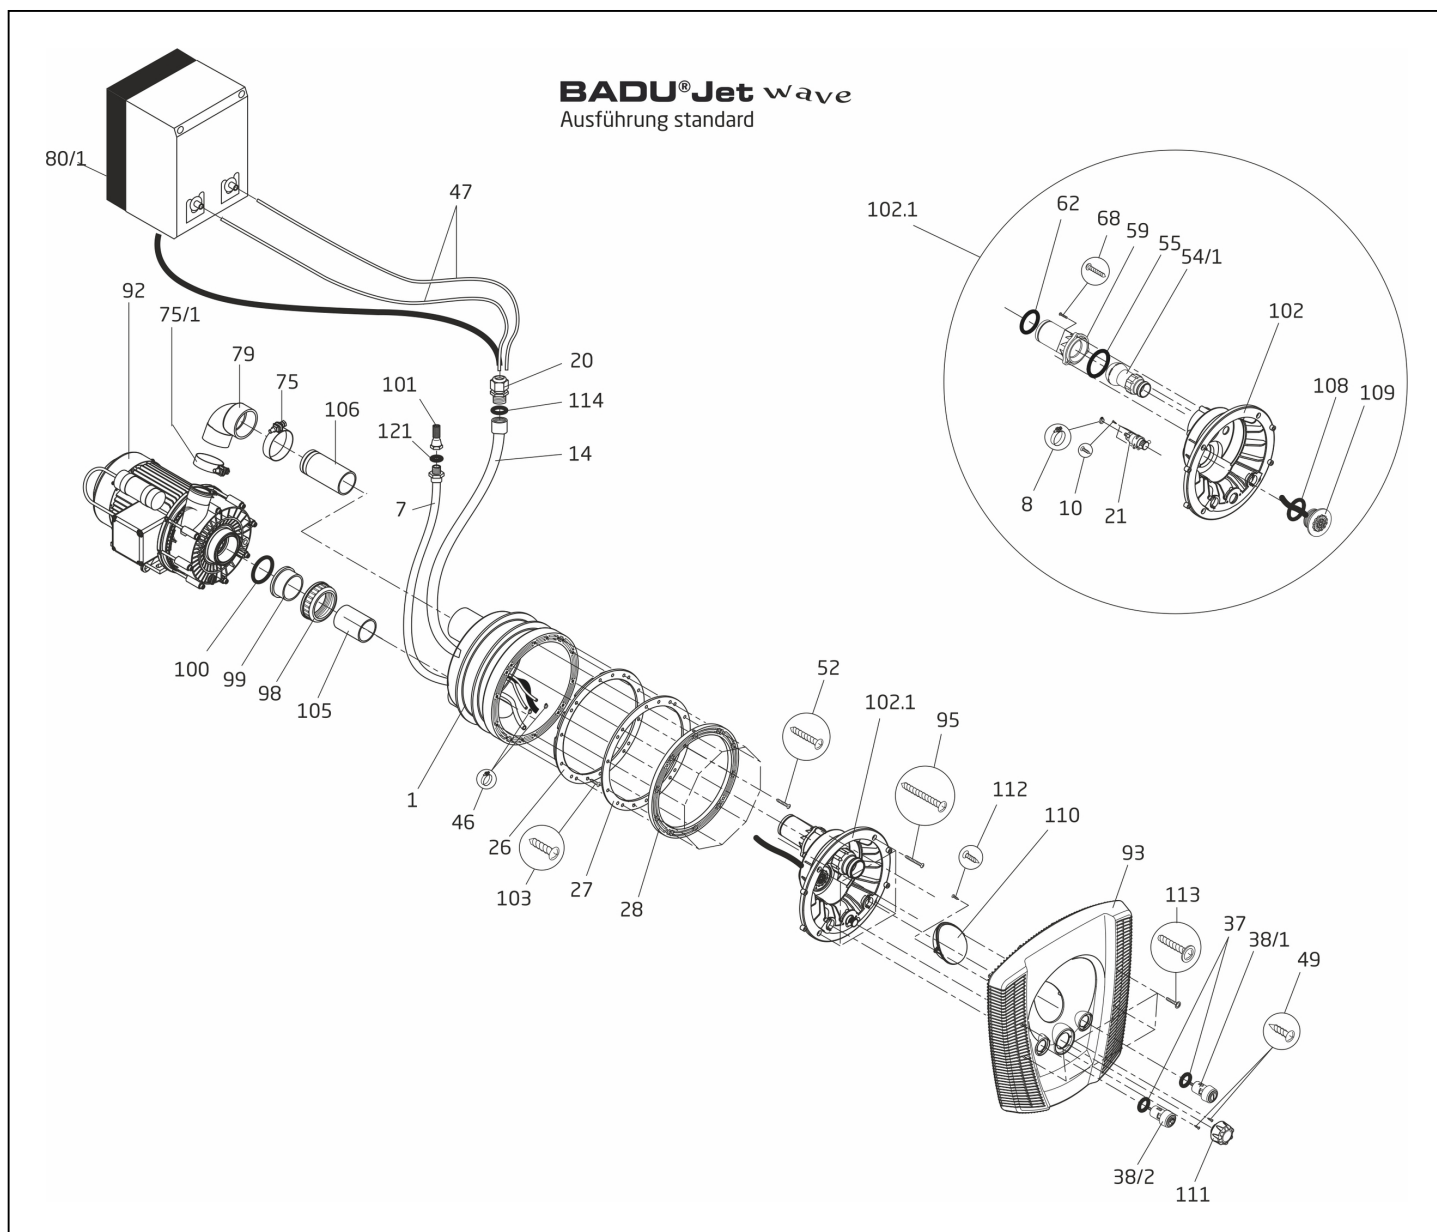

Čerpadlo protiproudu BADU Jet Wave

detail	identifikace	popis
93	2323000001	ČELNÍ DESKA PP WAVE BÍLÁ
111	2321000022	OVLADAČ REGULACE VZDUCHU WAVE, VOGUE

detail	identifikace	popis
110	2321000023	KRYT SVĚTLA PP WAVE

Pro produkty: 3002011, 3003032, 3003034