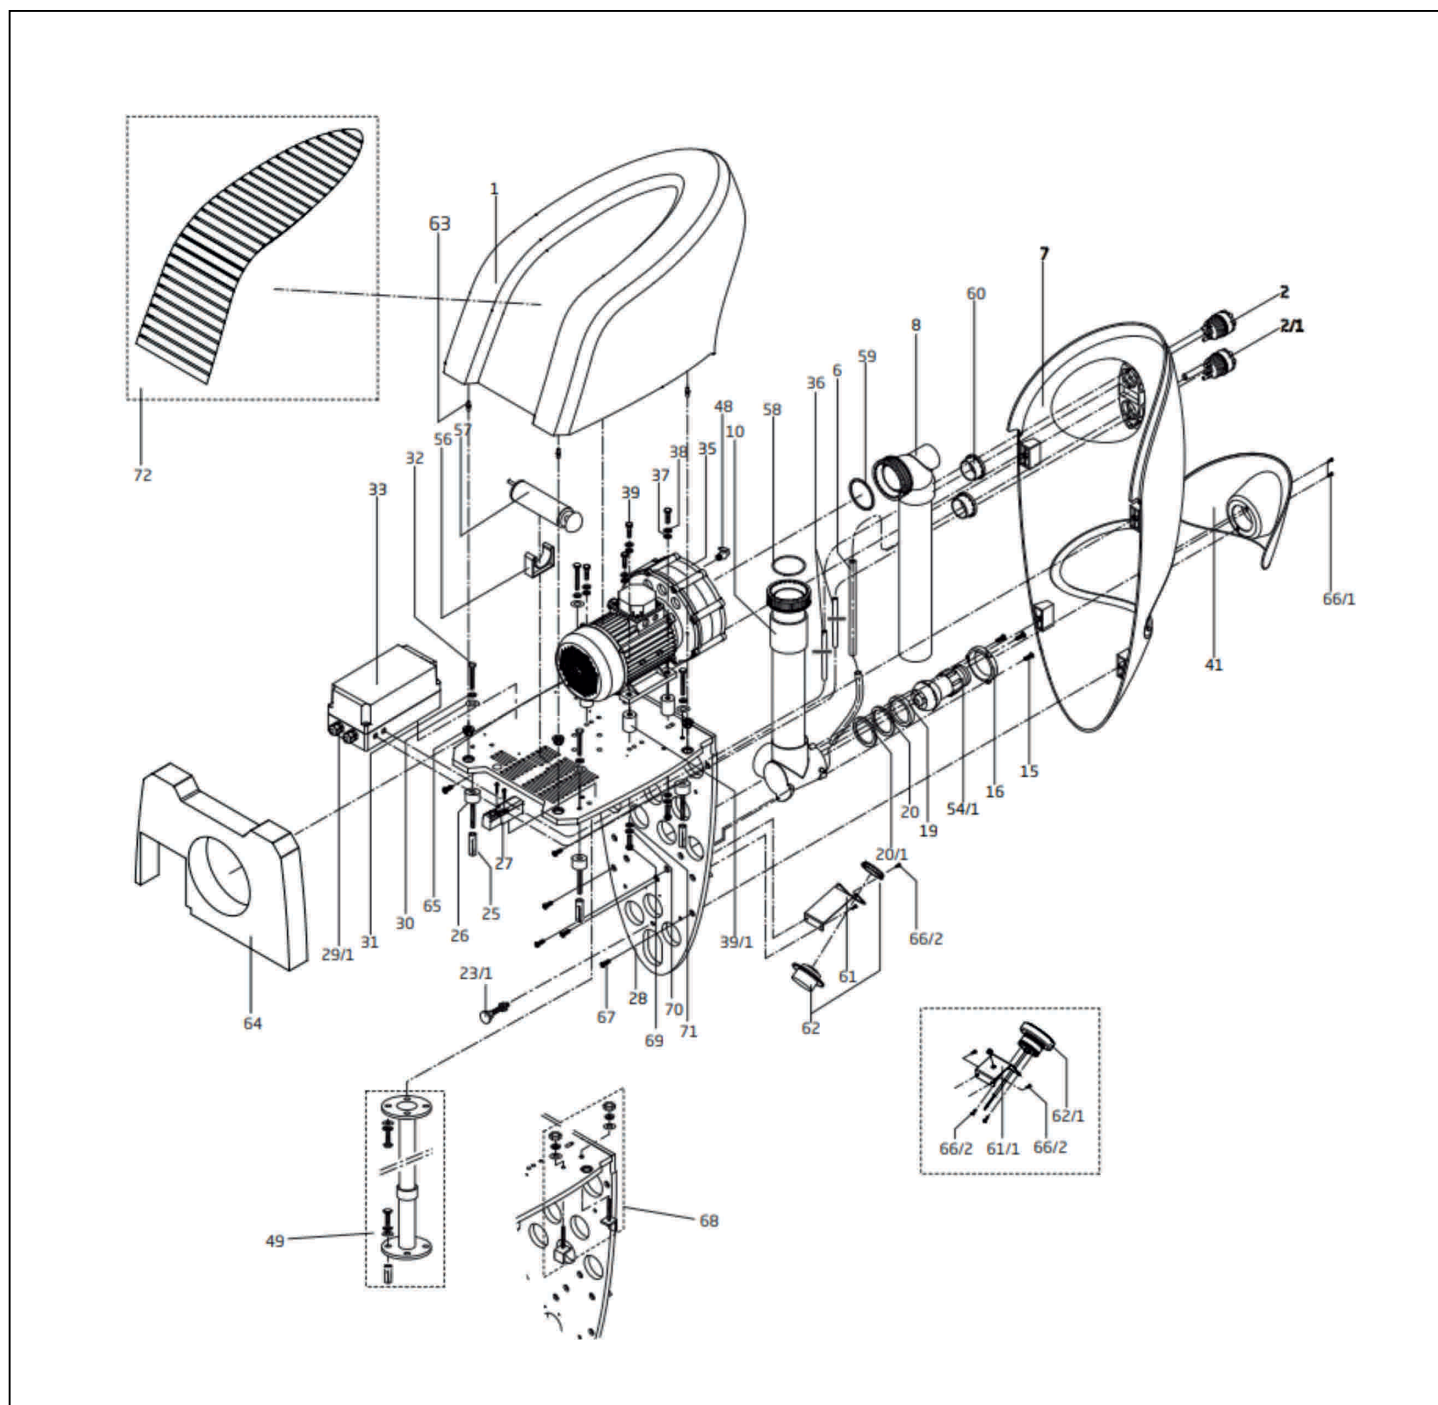

Závěsný protiproud BADU JET PERLA, RIVA

detail	identifikace	popis
8	2319800906	SACÍ POTRUBÍ BJ PERLA, RIVA, STELLA

detail	identifikace	popis

Pro produkty: 300241, 300242, 300251, 300252, 300262