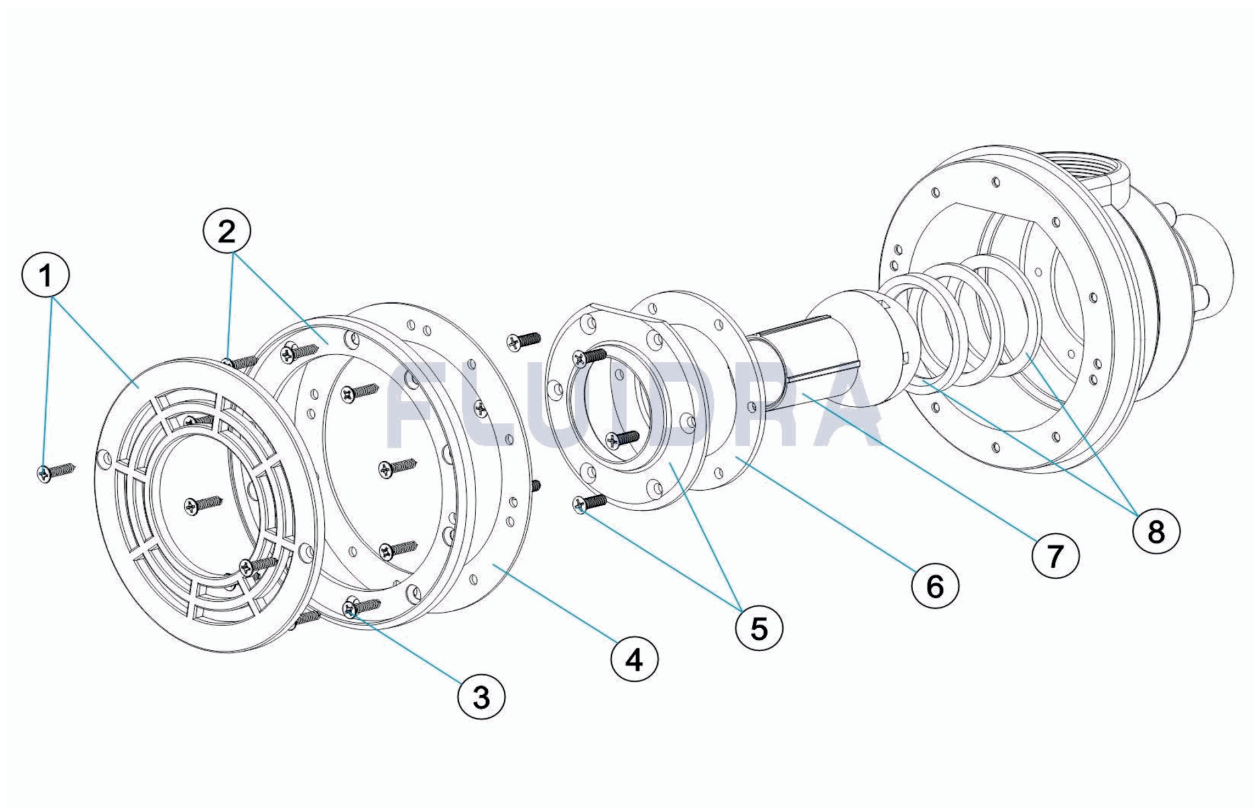

Hlavice protiproudu VAG-JET - New 2023

detail	identifikace	popis
1	IA0177	Mřížka hlavy PP VagJet <i>Grating Of Head Pp Vagjet</i>
3	327	Vrut 5,5x25 nerez zápusťná hlava DIN7982 <i>Screw 5,5x25 Stainless Steel F</i>
5	IA0174	Příruba (malá) trysky PP VagJet <i>Flange For Nozzle Pp Vagjet</i>
7	IA0173	Tryska hlavy PP VagJet <i>Nozzle For Head Pp Vagjet</i>

detail	identifikace	popis
2	IA0178	PŘÍRUBA VA (TRYSKY PP+DNOVÉ VÝPUSTI) <i>Sealing Ring Of Nozzle</i>
4	IMP04013	TĚSNĚNÍ PŘÍRUBY IML (TRYSKY PP+DNOVÉ VÝP) <i>Flange Gasket Of Nozzle Iml</i>
6	IA0179	Těsnění (malé) trysky PP <i>Ring Of Nozzle Cs</i>
8	ISP020147	VYMEZOVACÍ A DOSEDACÍ KROUŽEK TRYSKY PP <i>Inlet Flange And Gaskets</i>