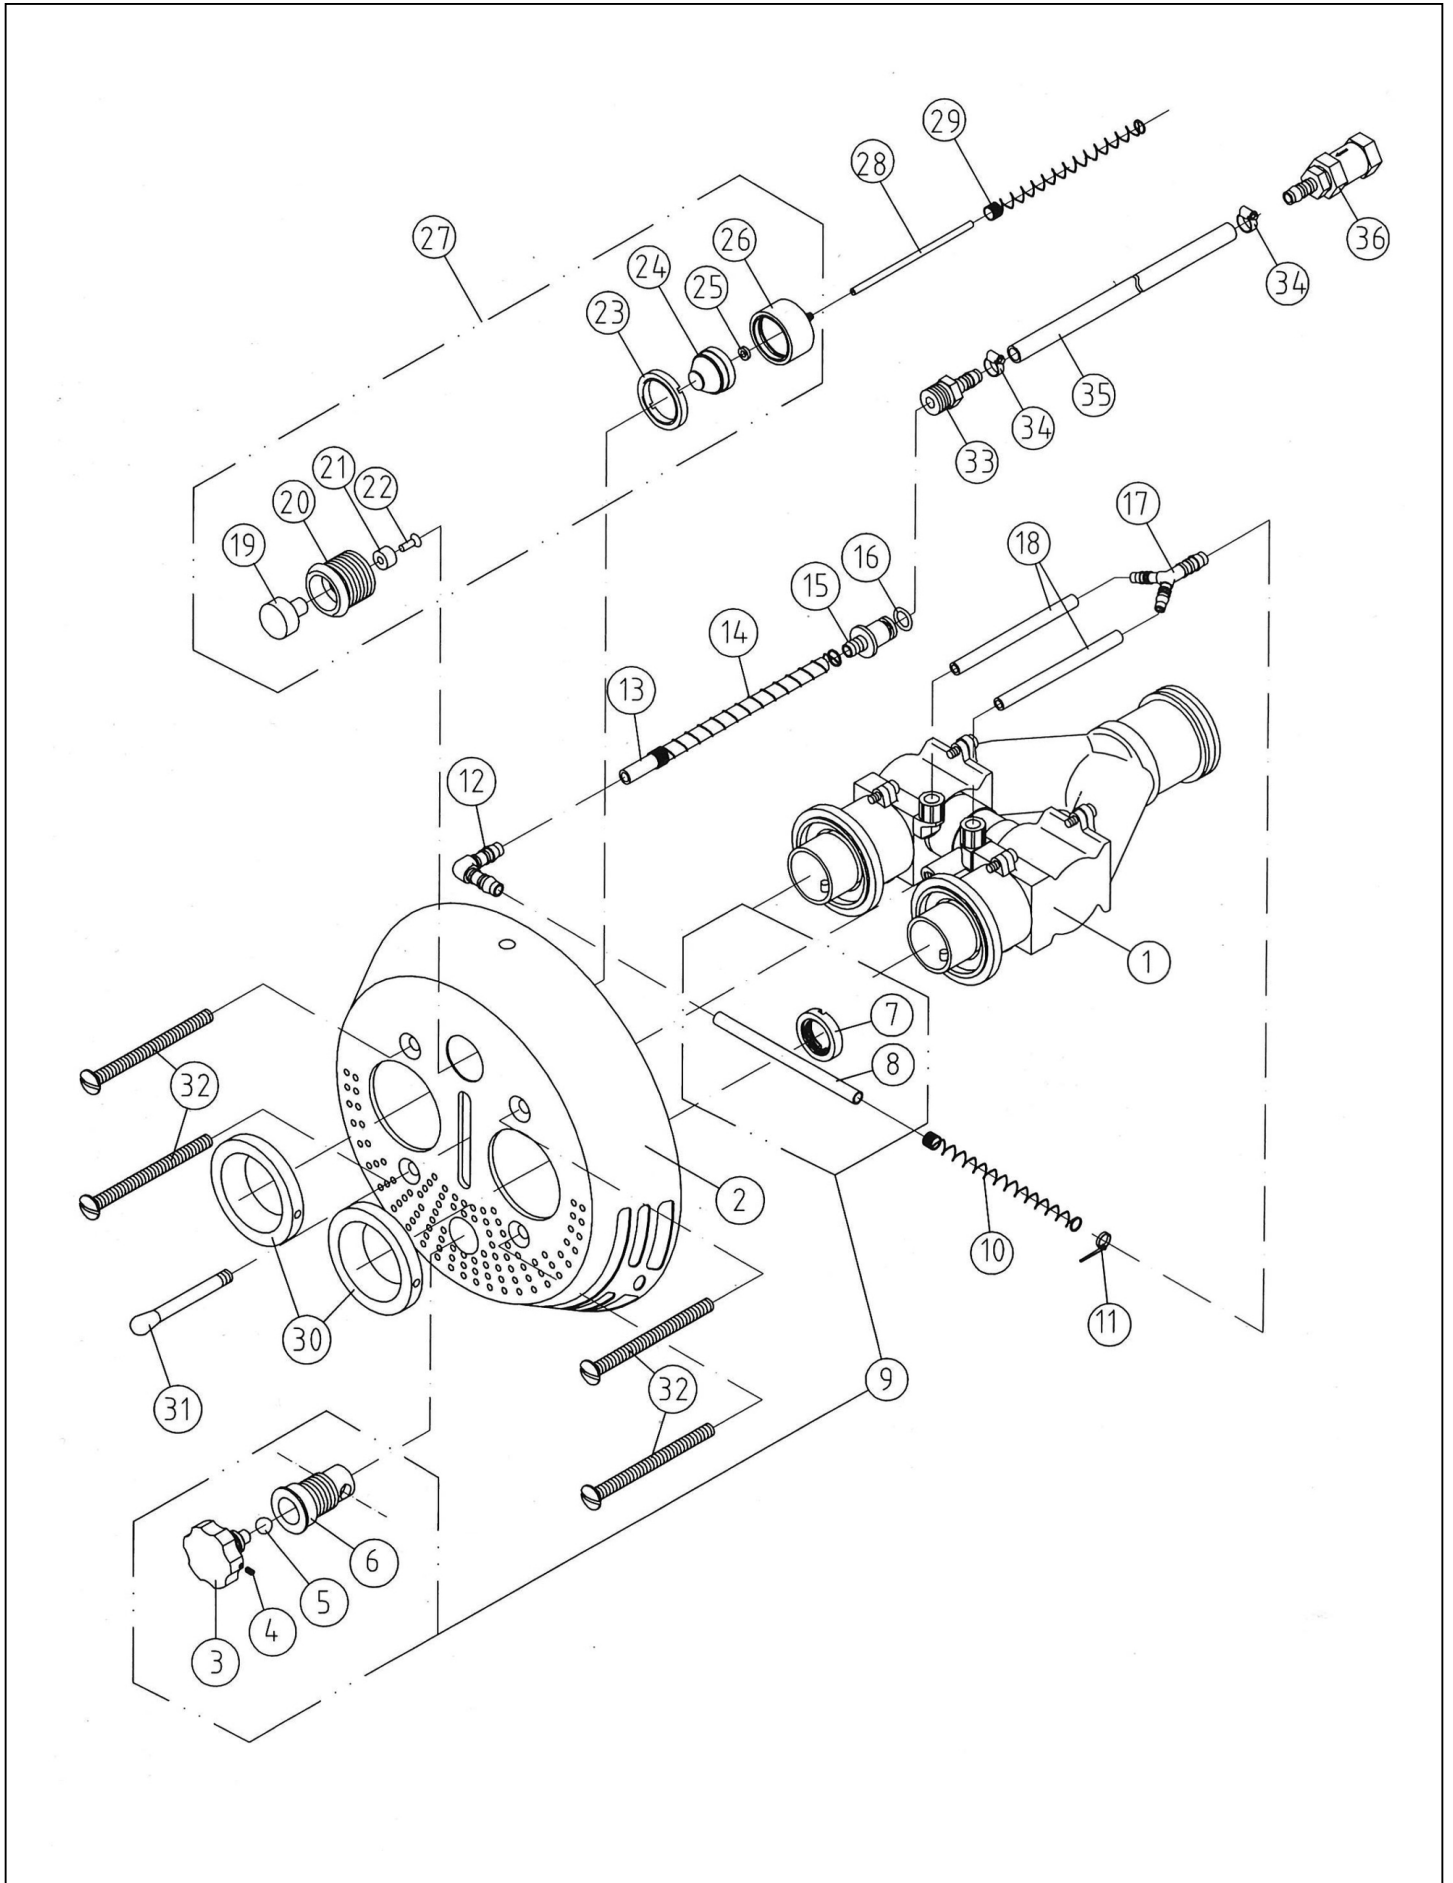

Taifun DUO

detail	identifikace	popis
1	HL7309750	ARMATURA PP TAIFUN DUO BRONZ <i>Armatura Pp Taifun Duo Brass</i>
3	HL7661320171	X <i>Air Automatic Controller Upper Part</i>
5	HL519161	O-KROUŽEK POM 10MM <i>Kulickovy Plast Pom 10,0 Mm</i>
7	HL7663350141	MATICE REGULÁTORU VZDUCHU TAIFUN DUO <i>Nut For Air Regulator</i>
9	HL7304320	REGULÁTOR VZDUCHU TAIFUN DUO KOMPLET <i>Air Regulator Of Taifun Duo</i>
11	HL530200	STAHOVACÍ PÁSKA KRIMPTERM <i>Cable Strap</i>
13	HL510514	HADIČKA PVC 8 x 1,5 MM <i>Hose Pvc 8 C 1,5 Mm</i>
15	HL7309450141	VÝVODKA NA PŘISÁVÁNÍ VZDUCHU <i>Nozzle</i>
17	HL510196	Y-REDUKCE YRS 6-8-6 TAIFUN DUO <i>Y.reduction Yrs 6-8-6</i>
19	HL7309520171	X <i>Pn-switch Button</i>
21	HL7309550141	X <i>Pn-switch Button</i>
23	HL7309650141	KONTRAMATKA PRO PNEUSPÍNAČ TAIFUN <i>Reverse-nut</i>
25	HL514001	O-KROUŽEK 8X2 NBR 70 <i>O-ring 8 X 2 Nbr 70</i>
27	HL7307320	PNEUMATICKÝ SPÍNAČ KOMPLET PP <i>Pneum.switch Unit Pp</i>
29	HL500450	OCHRANNÁ SPIRÁLA PNEU HADIČKY
31	HL500801	PÁČKA NASTAVENÍ PŘISÁVÁNÍ VZDUCHU
33	HL510315	TRN HADICOVÝ ŠROUBOVACÍ TAIFUN DUO 3/8" <i>Nozzle</i>
36	HL7309150	ZPĚTNÝ VENTIL TAIFUN DUO <i>Nonreturn-valve With Nozzle</i>

detail	identifikace	popis
2	HL500128	KRYT NEREZ ČELA TAIFUN DUO <i>St.steel Cover</i>
4	HL505332	ZÁVRTNÝ ŠROUB <i>Headless Crew</i>
6	HL7662300141	X <i>Air Automatic Controller Lower Part</i>
8	HL510570	HADIČKA PŘISÁVÁNÍ VZDUCHU TAIFUN DUO <i>Hose For Suction Of Air Taifun</i>
10	HL500451	OCHRANNÁ SPIRÁLA PNEU HADIČKY JUNIOR <i>Protection Springs</i>
12	HL510195	ÚHEL 90° S NAPOJENÍM NA HADIČKU WS 8MM
14	HL500452	OCHRANNÁ SPIRÁLA PNEU HADIČKY TAIFUN <i>Protection Spiral</i>
16	HL514050	O-KROUŽEK 10X2,5 <i>O-ring 10 X 2,5</i>
18	HL510513	HADIČKA PVC 5/8MM <i>Hose Pvc 5/8mm</i>
20	HL7309620171	X <i>Pn-switch Upper Section</i>
22	HL505257	X <i>Countersunk Screw</i>
24	HL511151	GUMOVÝ BALONEK DO VZD.SPÍNAČE
26	HL7309750141	X <i>Pn-switch Lower Part</i>
28	HL510512	HADIČKA PRO PNEUSPÍNAČ TAIFUN <i>Hose For Pneuswitch Taifun</i>
30	HL7309550171	ZAJIŠŤOVACÍ KROUŽKY ARMATURY TAIFUN DUO
32	HL505271	ŠROUB M8 X 100 HL <i>Screw M8 X 100 Hl</i>
34	HL500520	HADICOVÁ SPONA NORMA <i>Hose Clip</i>

Pro produkty: HL7613050, HL7640020