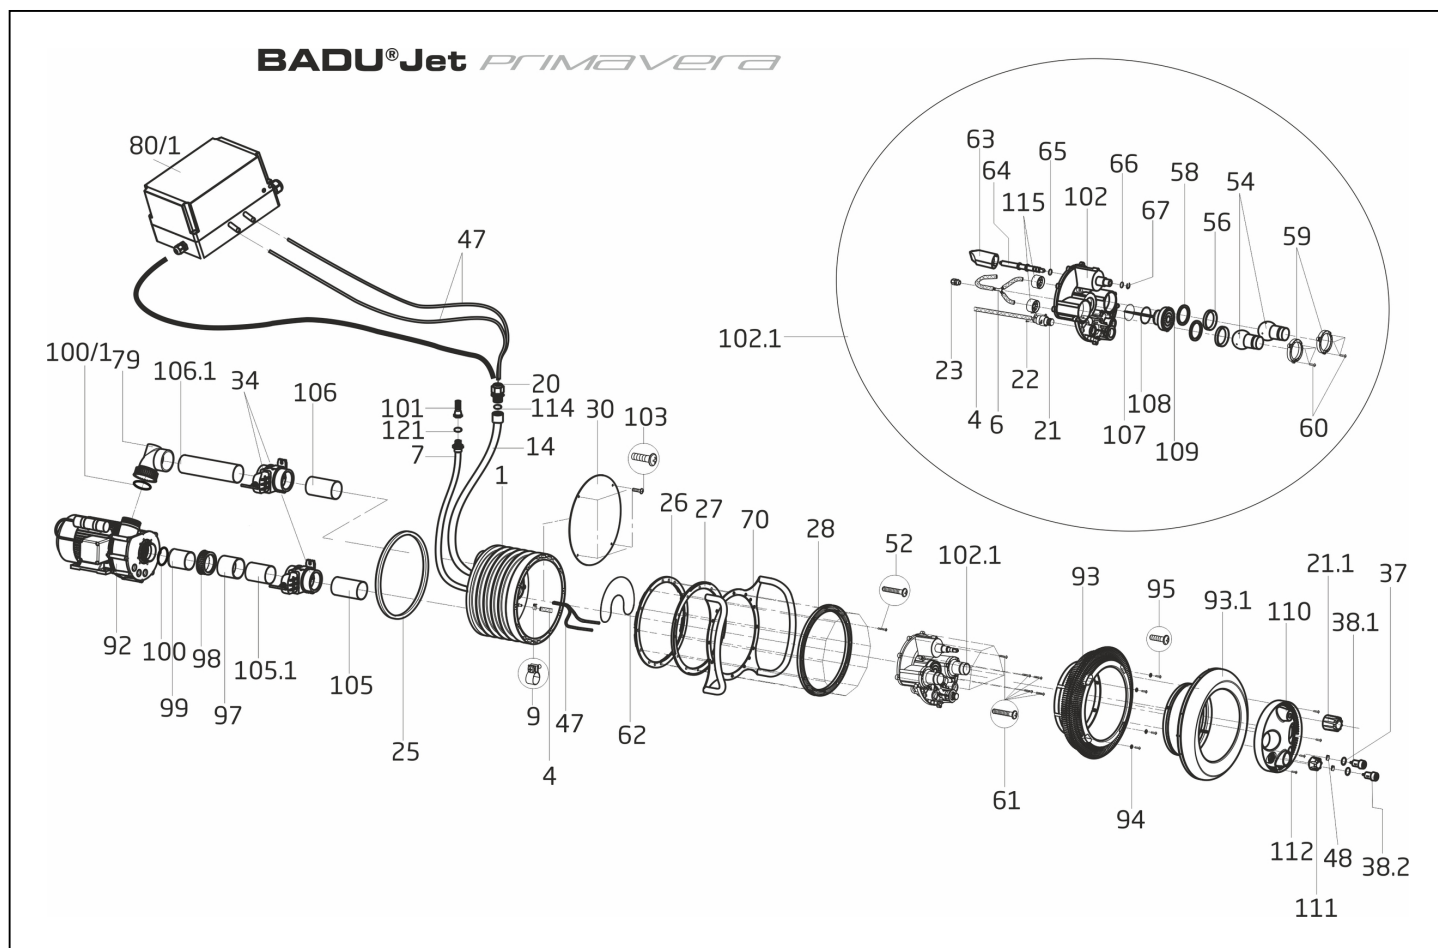

Čerpadlo protiproudu BADU Jet Primavera

detail	identifikace	popis
21	2321000445	REGULÁTOR VZDUCHU BJ PRIMAVERA <i>Lufiregulierung Bj Primavera</i>
102.1	2326000401	POUZDRO TRYSKY BJ PRIMAVERA <i>Nozzle Housing, Cpl,bj Prim.</i>
97 až 100	2326000425	SACÍ VEDENÍ BJ PRIMAVERA <i>Suction Line, Cpl., Primavera</i>

detail	identifikace	popis
79	2302004183	PŘIPOJ.KOLENO SPEC.BJ PRIMAVERA <i>Special Reducer Angle 75/63(50)</i>
110	2326000005	KRYT SVĚTLA BJ PRIMAVERA <i>Cover Of Light Bj Primavera</i>

Pro produkty: 3005011, 3005020, 3005022, 3005030