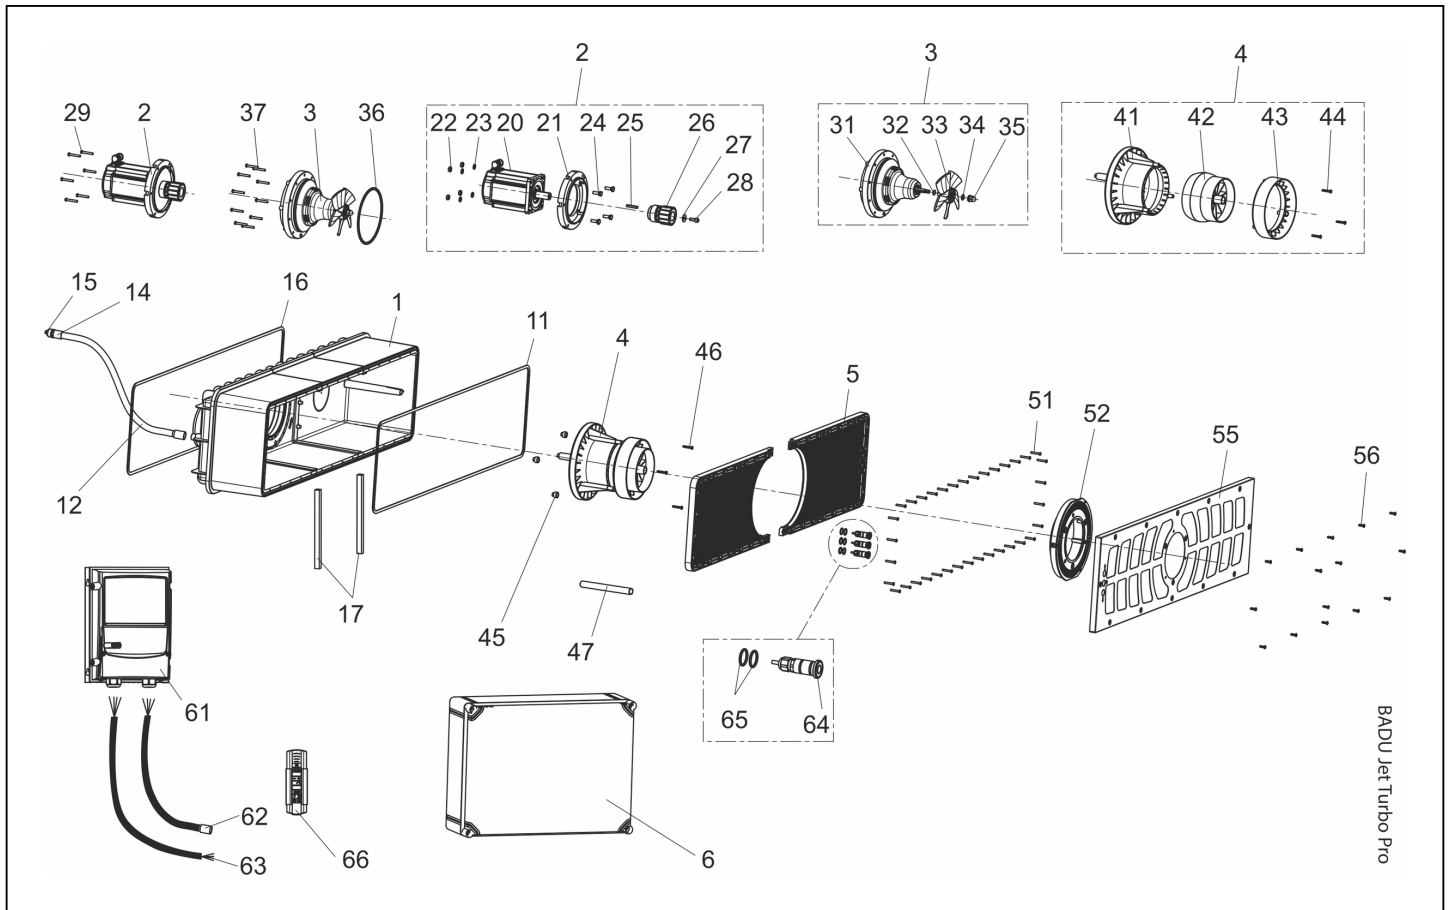

BADU Jet Turbo PRO

BADU Jet Turbo Pro

detail identifikace popis

detail identifikace popis

Pro produkty: 3012325100, 3012325120, 3012325200