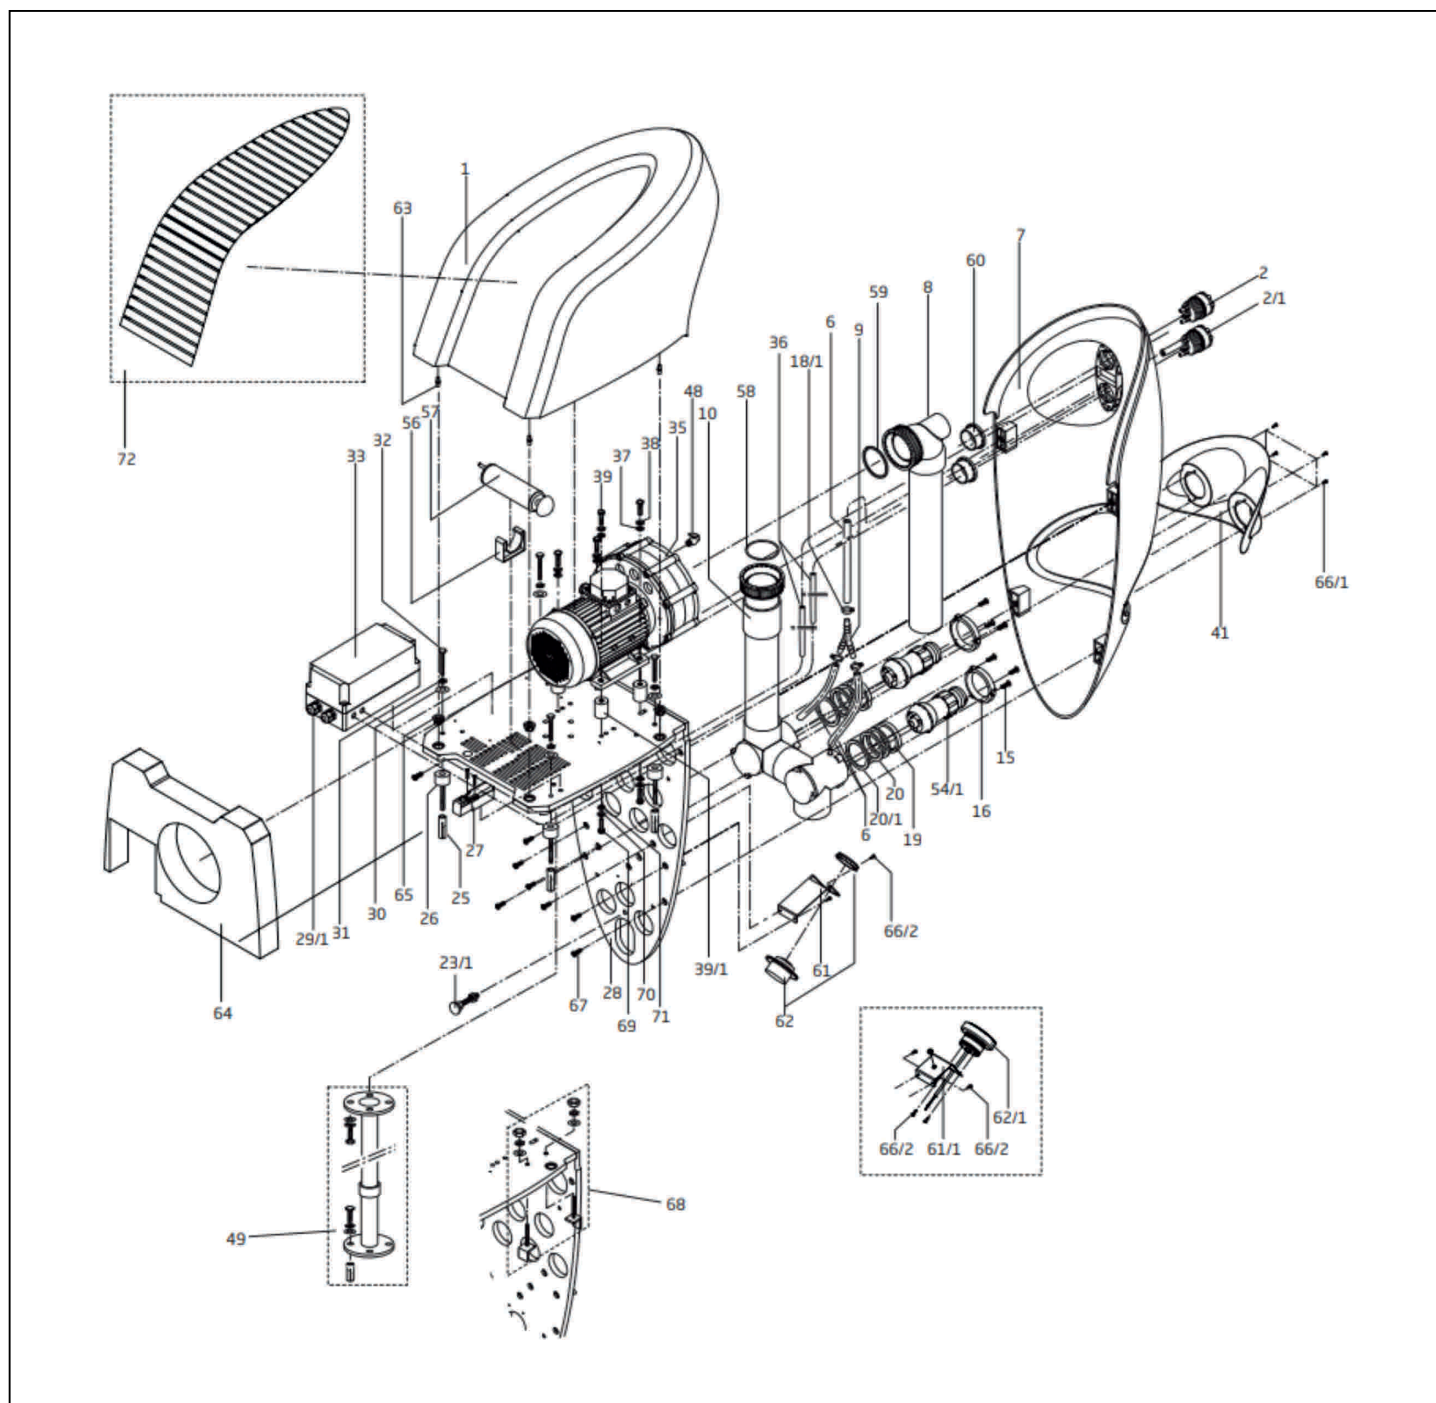

Závěsný protiproud BADU JET STELLA

detail	identifikace	popis
8	2319800906	SACÍ POTRUBÍ BJ PERLA, RIVA, STELLA

detail	identifikace	popis
16	2319800817	PŘÍRUBA TRYSKY BJ STELA

Pro produkty: 300272, 3002721