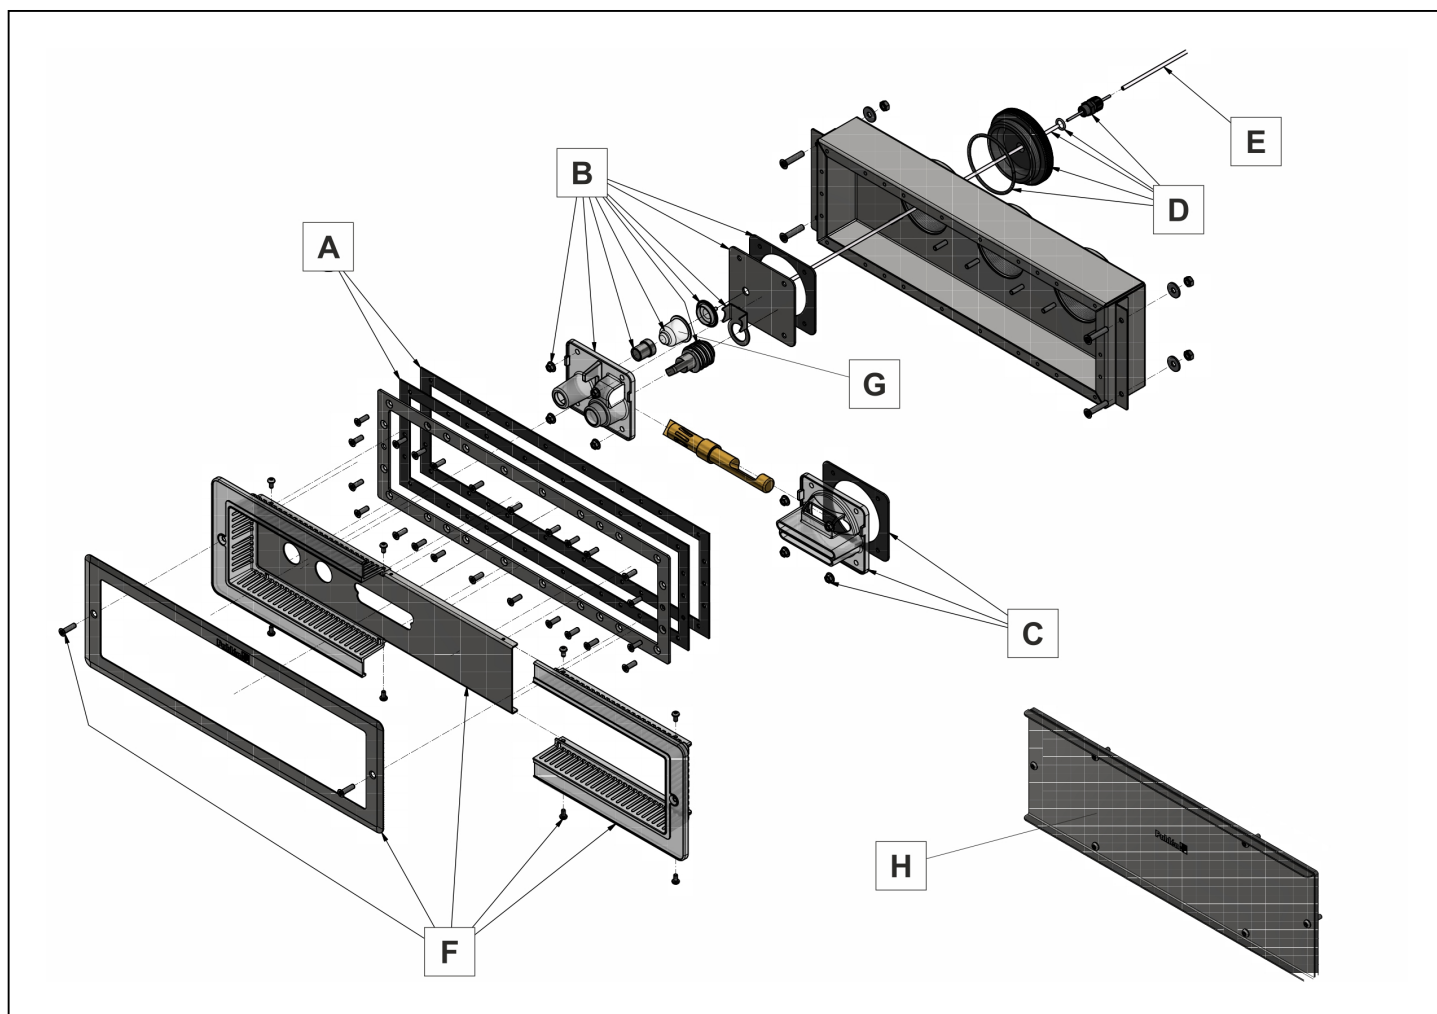

Pro produkty: 3002011, 3003032, 3003034

Protiproud Jet Swim Athlete

detail	identifikace	popis
A	636250	Gasket + Self-adhesive Gasket
C	636252	Jet Nozzle + Gasket + Nut (4pcs)
E	636018	Silicon Hose 4x2mm, L=1.5m
F	PN636259	ČELO JET SWIM ATHLETE-KOMPL.(JEDNODĚŘ) Jet Swim Athlete Front
H	1302135	Service Kit