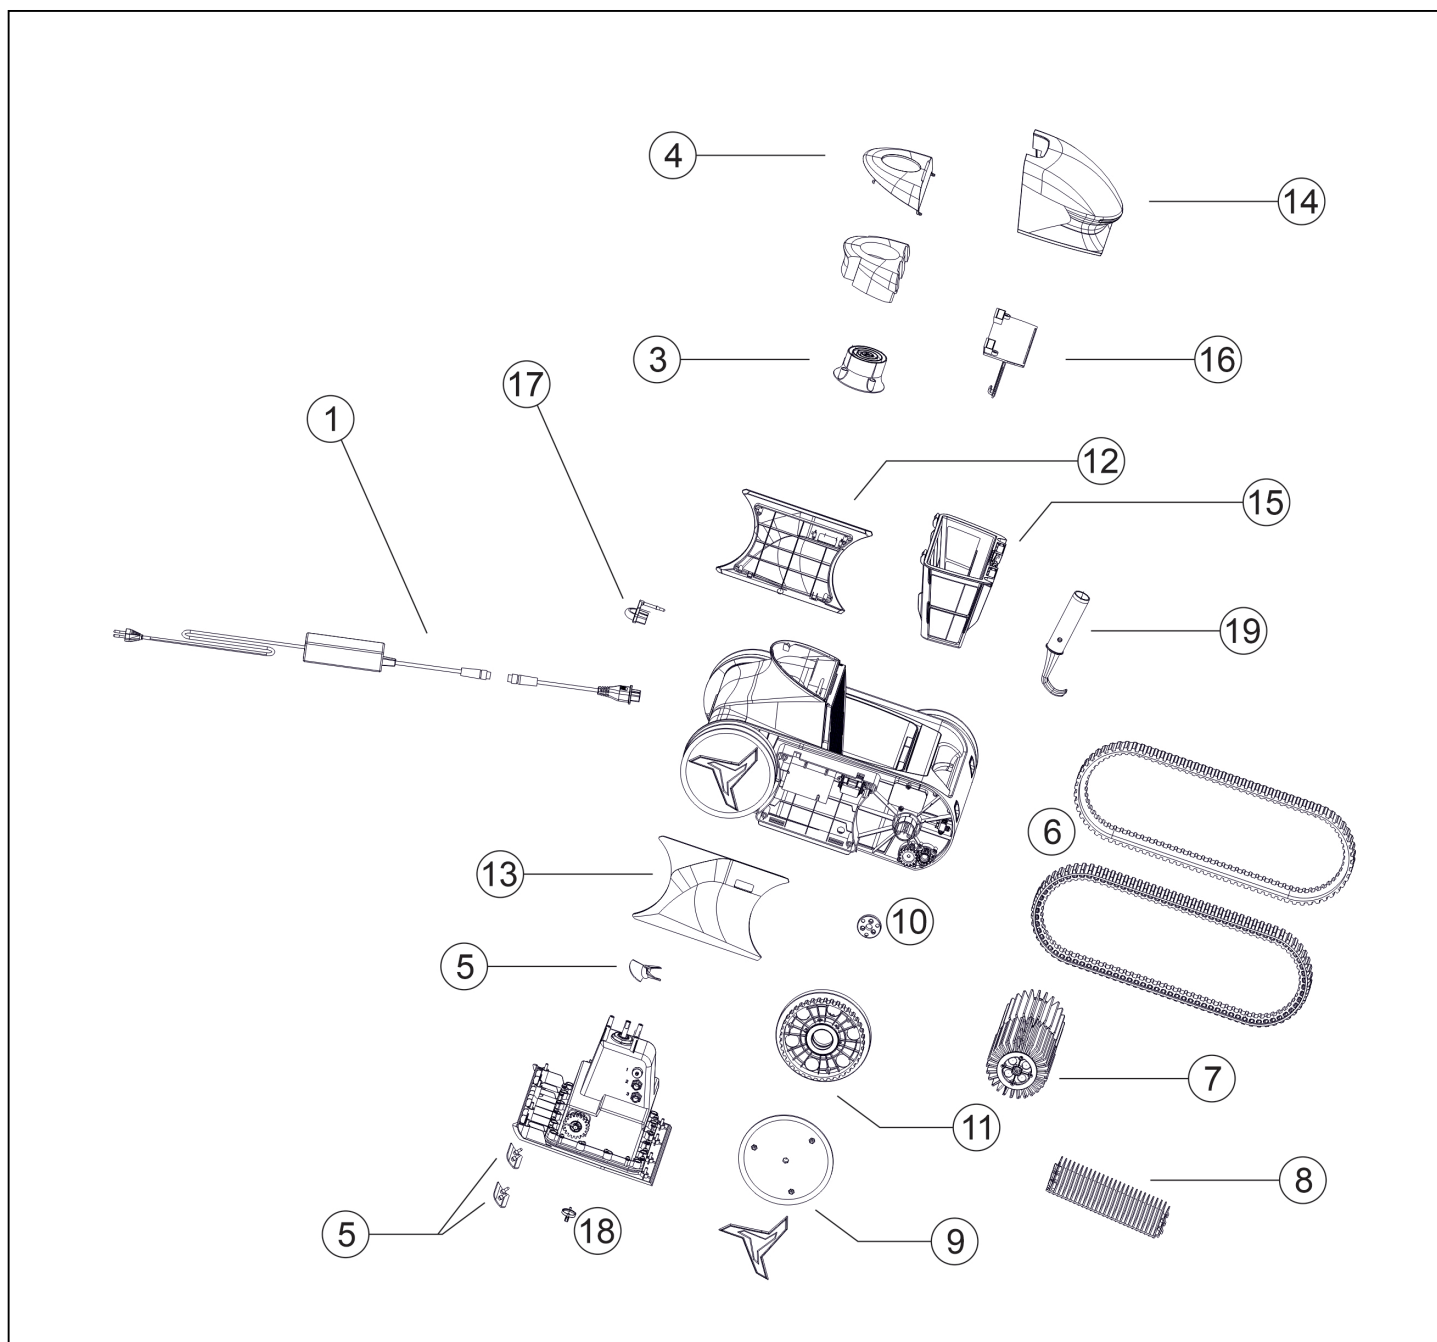

Aut. bateriový vysavač Fairland X60

detail	identifikace	popis
1	2020010100005	"charging Kit &#65288;europa Standard)"
3	2020010100056	Fairing For Impeller (with Screws)
5	1223010600004	Drain Cover
7	2020010100057	Rolling Brush Kit
9	2020010100058	Wheel Cover Kit (with Screws)
11	2020010100063	Driving Wheel Kit

detail	identifikace	popis
2	2020010100055	Impeller (with Screws)
4	2020010100062	Fairing Cover
6	1223011100002	Track Belt
8	1223011100001	Brush
10	2020010100059	End Bearing Cover
12	2020010100060	Left Side Cover (with Screws)