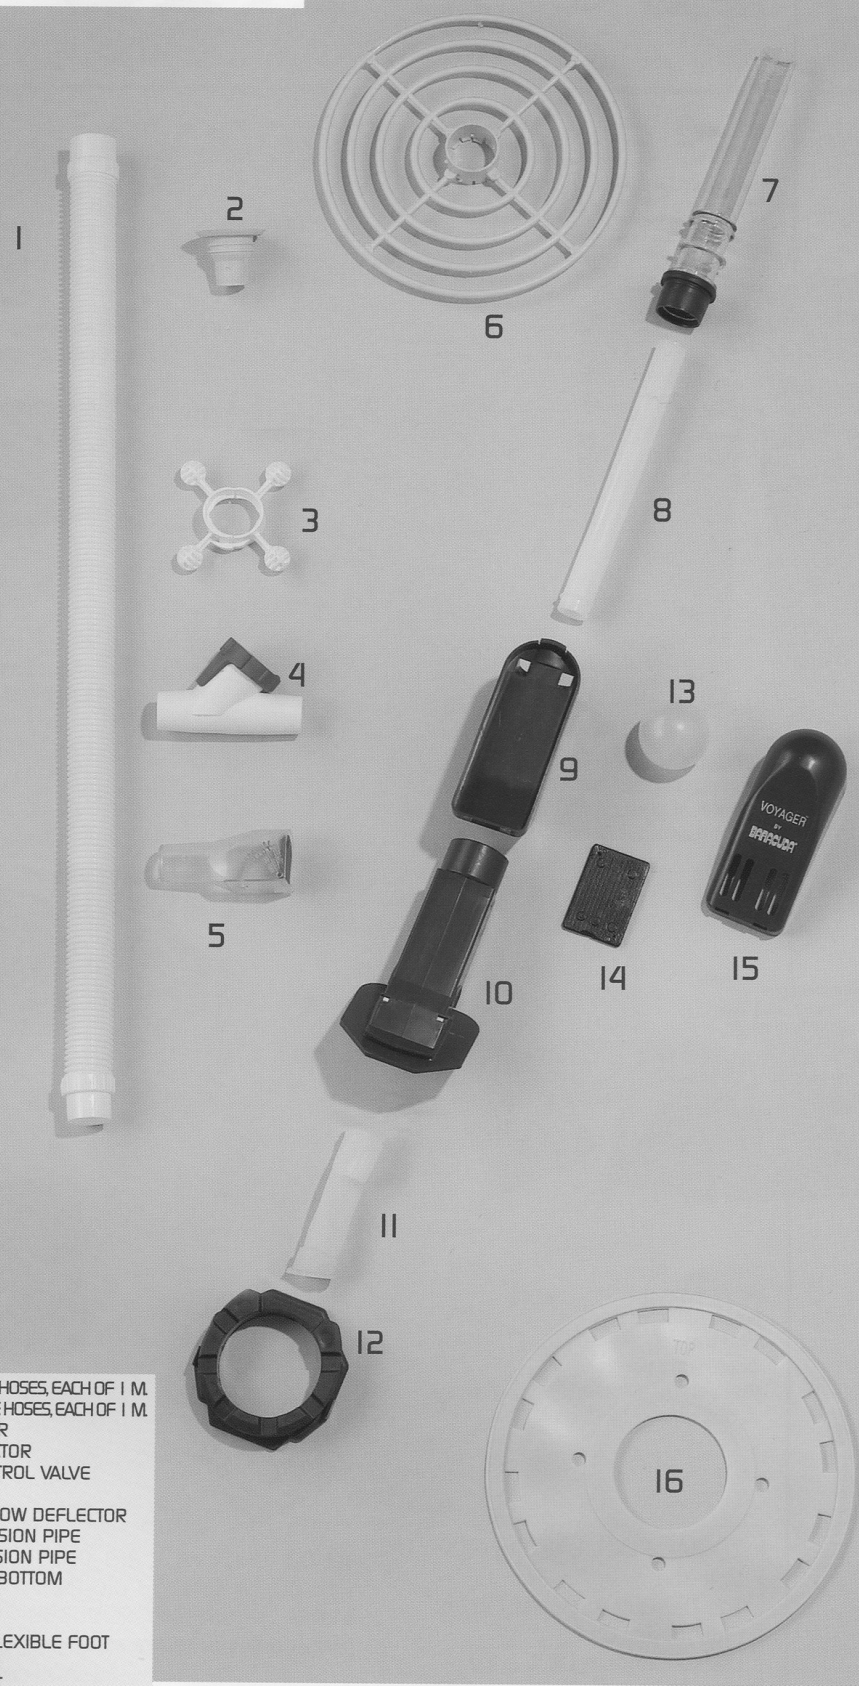

Barracuda Voyager

VOYAGER™

1	W 69100	SET OF 6 WHITE HOSES, EACH OF 1 M.
1'	W 27305	SET OF 48 WHITE HOSES, EACH OF 1 M.
2	W 64700	WEIR ADAPTER
3	W 24206 P	HOSE DEFLECTOR
4	W 58505	MANUAL CONTROL VALVE
5	W 44800 P	FLOW TESTER
6	W 46035	MEDIUM YELLOW DEFLECTOR
7	W 80023	OUTER EXTENSION PIPE
8	W 56525 P	INNER EXTENSION PIPE
9	W 52870	OUTER BODY BOTTOM
10	W 80026	INNER BODY
11	W 81700 P	DIAPHRAGM
12	W 72858	DARK BLUE FLEXIBLE FOOT
13	W 80200	FLOAT 70 mm
14	W 80147	BELLY WEIGHT
15	W 51188	OUTER BODY TOP
16	W 69058	YELLOW DISC