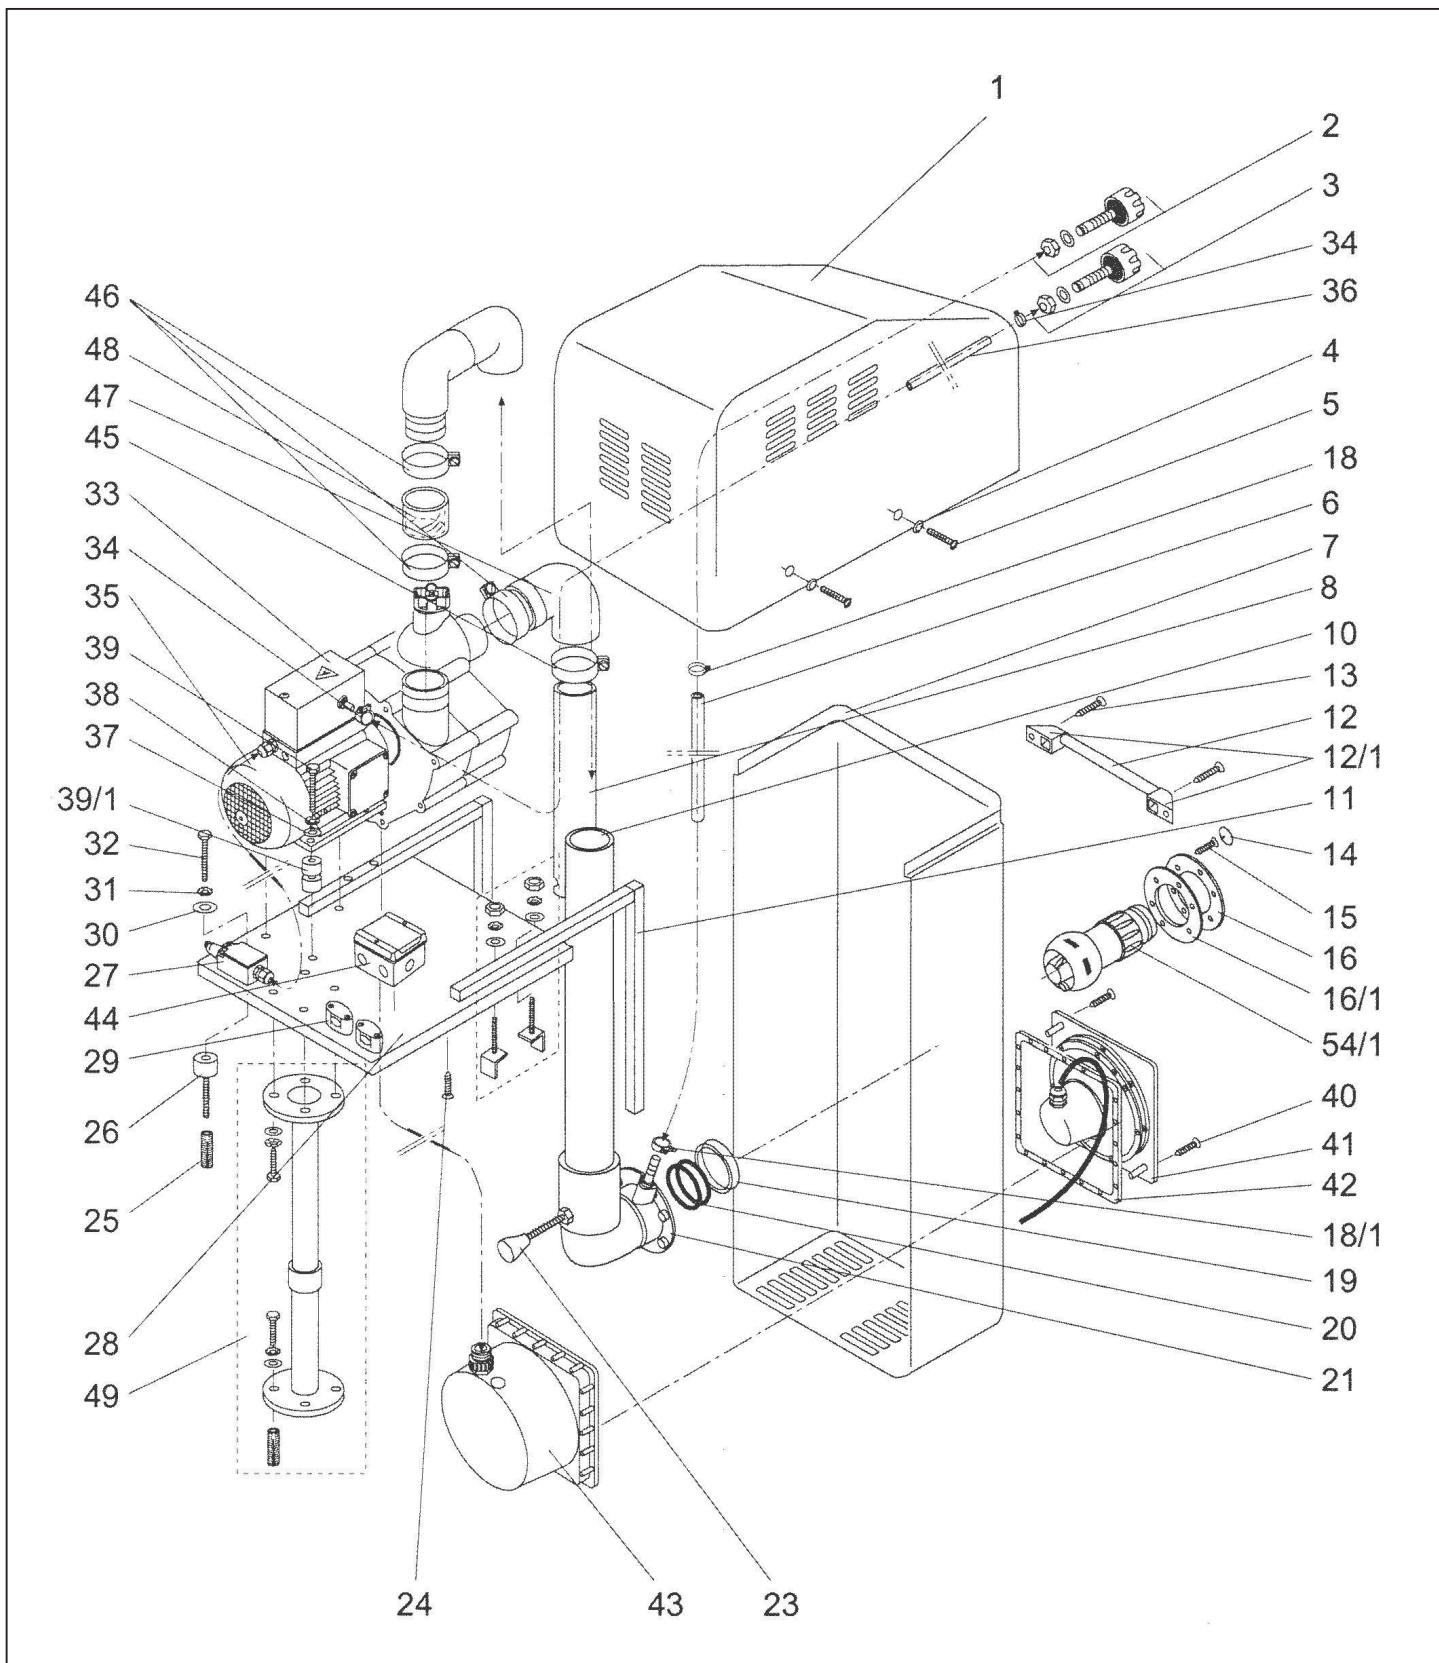

Protiproud Badu Jet Swing

Protiproud Badu Jet Swing

detail	identifikace	popis
	2336007000	X Cover cpl.
2	2307007500	PŘISÁVÁNÍ VZDUCHU KOMPL. BJ ACTION
4	2306007006	PODLOŽKA PRO M 5 PONIKLOVANÁ
6	2301001007	HADICE PVC 8X3MM HOSE PVC 8X3MM
	2335202000	X Mantlet,white,matte,cpl.,for Badu Jet Swing-spot
7	2335202001	X Mantlet,white,matte,single,for Badu Jet Swing-spot
10	2305004000	X Pressure pipe, cpl.
12	5861400201	MADLO PRO ZÁV. PROTIPROUD SPECK HANDRAIL OF COUNTER.SPECK
13	5879826325	VRUT 6,3 X 25 DIN7982 A4 SCREW 6,3X25 DIN7982 A4
15	5879825520	VRUT 5,5 X 19 NEREZ BJ ACTION SCREW 5,5X19 ST.STEEL BJ ACTIO
16/1	2306002014	TĚSNĚNÍ PŘÍRUBY TRYSKY BJ ACTION FLANGE GASKET OF BJ ACTION
18/1	2301004001	SPONA KLIK NA HADIČKU 8 X 3 BADU
20	2302002057	TĚSNÍCÍ KROUŽEK BJ ACTION GASKET BJ ACTION
20/2	2302002058	TĚSNÍCÍ KROUŽEK 60X73,5X1 MM GASKET 60X73,5X73,5X1 MM
24	5879826338	X Sheet metal (self-priming)screw,6,3 x 38mm, A 4
26	2306006005	SILENTBLOK PRO BADU JET SILENTBLOCK FOR BADU JET ST
28	2335001000	X Base plate with threaded inserts
29	5883300095	X Strain relief clamp for Badu Jet Swing-spot
31	5876797080	X Lock washer, dia = 8,4mm, A 2
32/1	5879330850	X Hex bolt M8 x 50mm, A 2 (for front)
33	2306108000	X Junction box cpl., 1 phase (10 - 16A)
34	2302080082	HADICOVÁ SPONA S 9/9 ZY HOSE CLAMP S 9/9 ZY
35	2305005002	X Jet-pump,type 21-80/32 S,in 3 phase, 2,6kW

detail	identifikace	popis
1	2336007001	KRYT HORNÍ ZÁV. PP ACTION + SWING TOP COVER PP ACTION
3	2302001600	PNEUMATICKÉ TLAČÍTKO BADU JET PNEUMATIC SWITCH BADU JET
5	5879640516	ŠROUB M 5 x 16, A 2
	2335002000	X Mantlet,white,matte,cpl.,for Badu Jet Swing
7	2335002001	KRYT PROTIPROUDU BADU JET SWING
8	2306003000	X Suction pipe, cpl.
11	2307501500	X Connecting angle
12/1	2306002002	ZÁVĚS MADLA ZÁV. PROTIPROUDU SPECK
14	2301000010	KRYTKA ŠROUBU BJ ACTION COVER OF SCREW BJ ACTION
16	2306002009	PŘÍRUBA TRYSKY BJ ACTION
18	5873011409	Spona hadicová SM914B-W5 CLIP FOR HOSE SM914B-W5
19	2302002056	OPĚRNÝ KROUŽEK TRYSKY BJ ACTION
20/1	2302002158	TĚSNĚNÍ BJ IMPULSE 60X73,5X1,5 GASKET BJ IMPULSE 60X75,5X1,5
23	2307004003	OPĚRKA TRYSKY BJ
25	2306006006	HMOŽDINKA BRONZOVÁ, ZÁVIT M8
27	5880800404	KONCOVÝ SPÍNAČ S KLADKOU
29	5883300095	X Strain relief clamp for Badu Jet Swing
30	5879021080	PODLOŽKA NEREZ d=8,4 x 24 mm,
32	5879330830	X Hex bolt, M8 x 30mm, A 2 (for rear)
33	2306008000	X Junction box cpl., 3 phase (6 - 10A)
33/1	2306008500	X Junction box mounting assembly
35	2305105002	X Jet-pump,type 21-80/32 RS,in 1 phase, 2,2kW
36	2302080083	HADICE PVC, 6 X 1,5 MM, ČIRÁ, 22 CM mtr.PVC-tubing, 6 x 1,5mm, crystal-clear