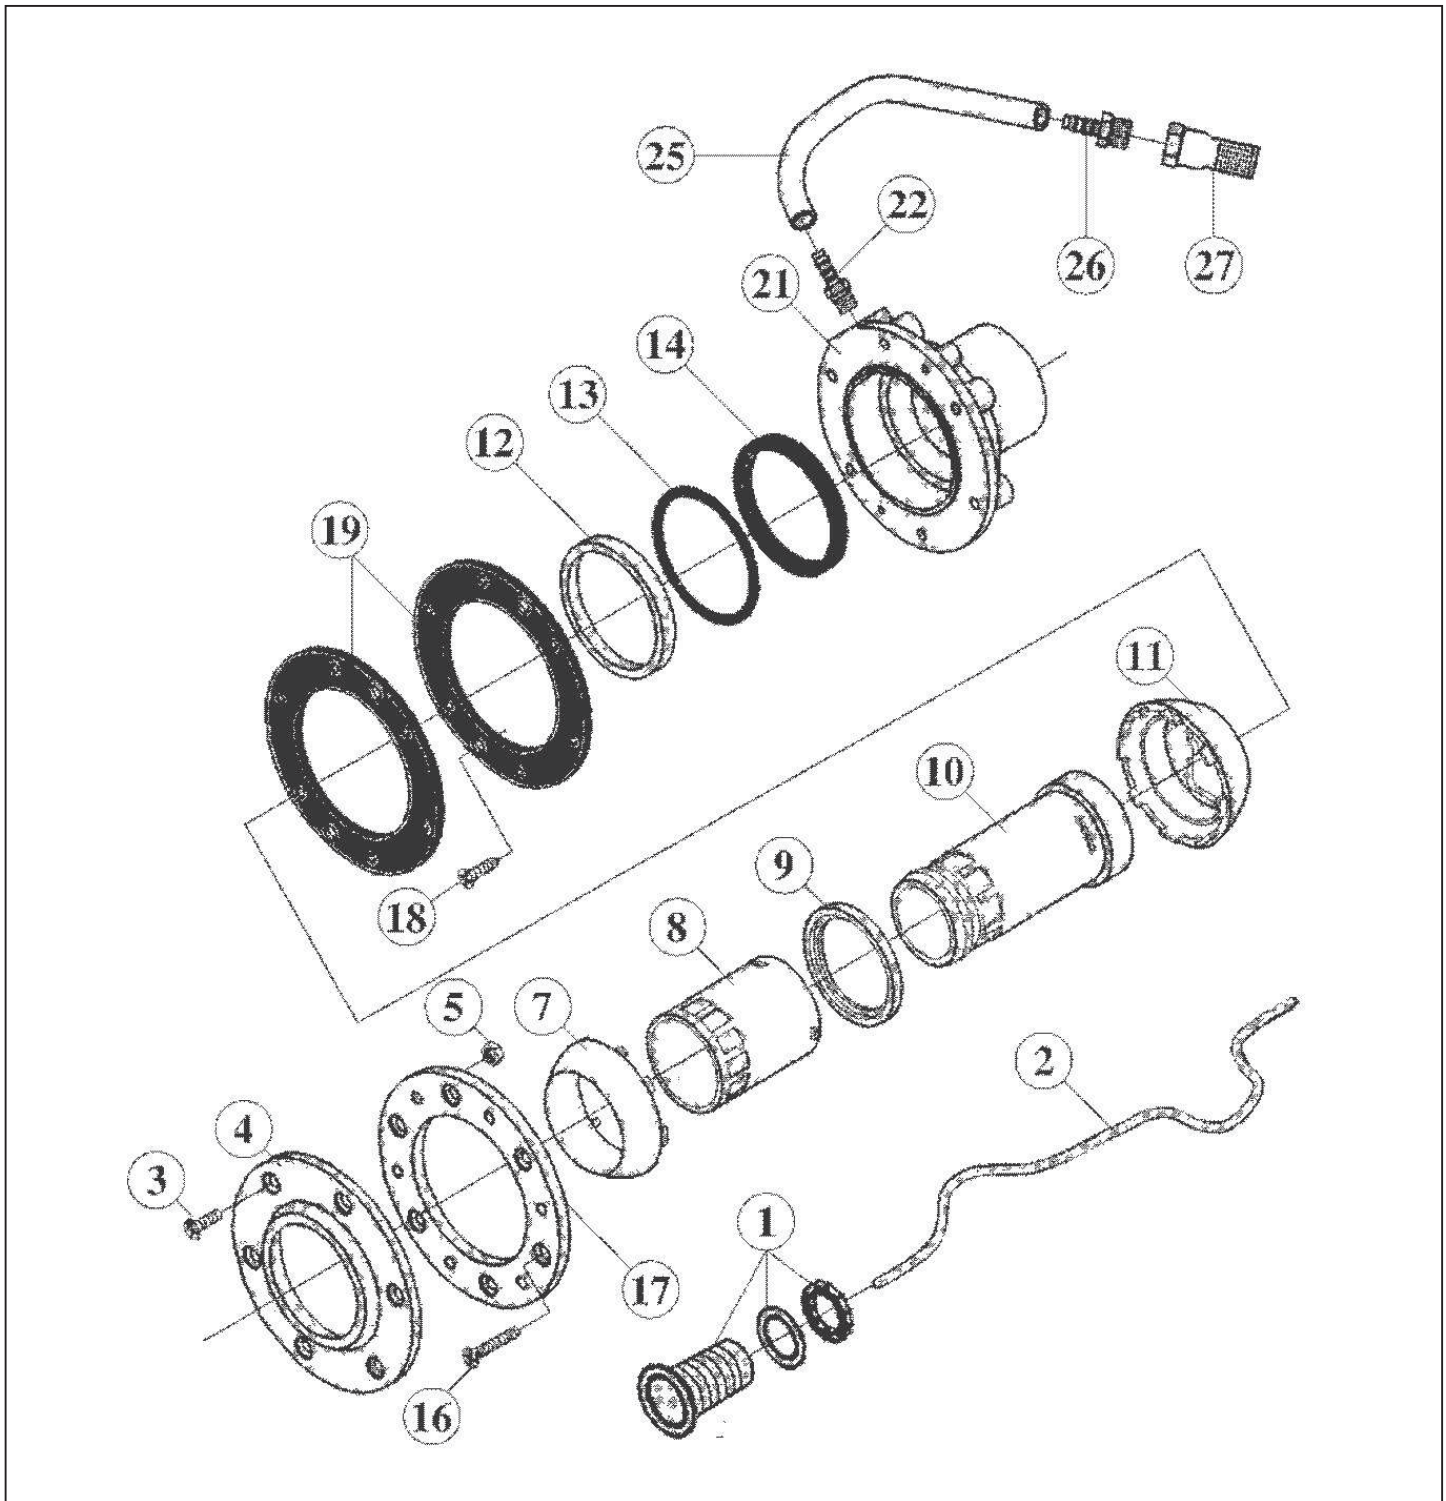

Protiproudá tryska Kripsol

Protiproudá tryska Kripsol

detail	identifikace	popis
1	KRCC001A	Pneu.tlačítko PP K-JET PNEUMATIC SWITCH PP K-JET
3	KRBC003A	ŠROUB PROT.TRYSKY KRIPSOL M6X12
5	KRBC005A	Matka M6 Nut M6
8	KRCC008A	Regulátor vzduchu K-Jet REGULATOR OF AIR K-JET
12	KRBC012R	DOSEDACÍ KROUŽEK TRYSKY PP KRIPSOL
16	KRBC016A	Šroub M6x20 Screw M6x20
18	KRBC018A	Vrut 4,2x16 Screw 4,2x16
21	KRBC021A	TĚLO TRYSKY PP BODY OF NOZZLE PP
25	KRCC015A	HADIČKA PŘISÁVÁNÍ SUCTION HOSE
27	KRBC027A	Zpětný ventil 3/8 Non-return valve 3/8

detail	identifikace	popis
2	KRCC002A	Hadička pneumatická HOSE PNEUMATIC
4	KRBC004A	PŘÍRUBA HORNÍ PROTIPROUDÉ TRYSKY KRIPSOL TOP FLANGE
7,8,9,10,	KRUSS000700R	TRYSKA PP KRIPSOL SENA/CALIPSO
9	KRCC009A	Mezikroužek K-Jet BETWEEN RING K-JET
14	KRBC014R	VYMEZOVACÍ KROUŽEK (VELKÝ) PP KRIPSOL
17	KRBC017A	Příruba trysky hlavy PP FLANGE FOR NOZZLE OF HEAD COUN
19	KRBC019R	TĚSNĚNÍ PŘÍRUBY TRYSKY PP KRIPSOL FLANGE GASKET OF NOZZLE
22	KRBC022A	TRN HADICOVÝ 8x1/4" HOSE ADAPTROR 8x1/4"
26	KRBC026A	TRN HADICOVÝ 8X3/8" HOSE ADAPTROR 8X3/8"

Pro produkty: 30120001