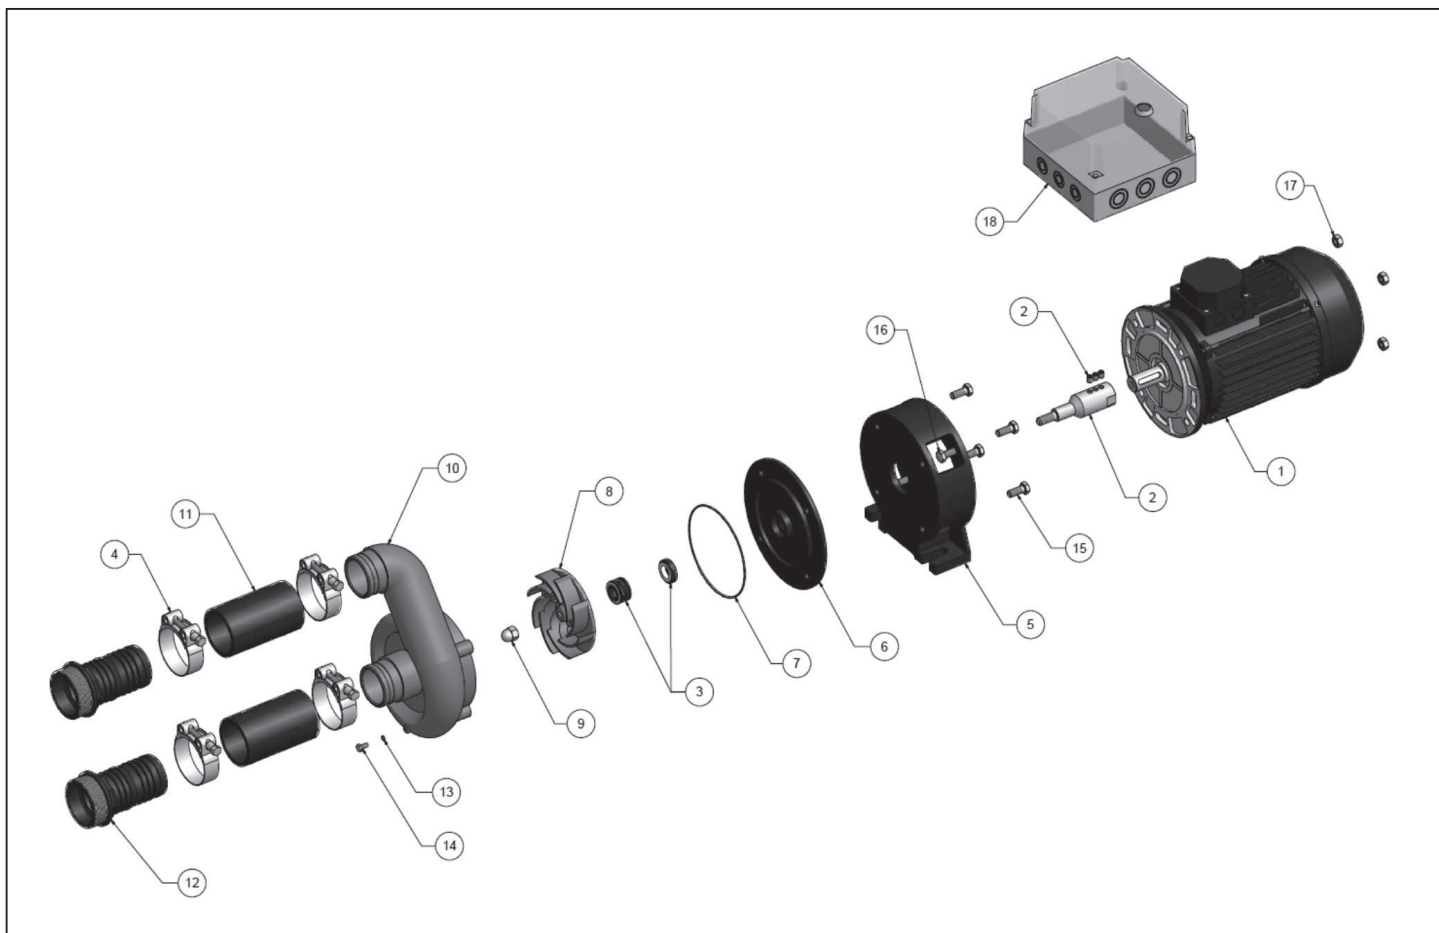

Swim Jet 2000 pump

detail	identifikace	popis
1	PN631269	X Motor 4,0kW 3-phase (AEG)
3	PN631001	TĚSNÍCÍ SEGMENT SWIMJET
5	PN636003	X Intermedia plate
7+3	PN631000	X O-ring + Shaft seal
10	PN51230	X Pump housing P85
12	PN636012	X Hose connection 2 1
14+13	PN636006	X Gasket + Screw M6S A4 M4 M6x10
16+15+1	PN636002	X Screw M6S A4 M10x25+M10x30+NutM10

detail	identifikace	popis
2.1	PN636001	SPOJKA MOTOR - ČERPADLO PP SWIMJET
4+11	PN636007	X Hose clamp 2 1
6+7+3	PN636004	ČELO+TĚSNĚNÍ+UCPÁVKA ČERPADLA P2000
8+9	PN636011	TURBÍNA SWIMJET 2000 IMPELLER SWIMJET 2000
11+4	PN636007	X Pressure hose 2 1
13+14	PN636006	X Gasket + Screw M6S A4 M4 M6x10
15+16+1	PN636002	X Screw M6S A4 M10x25+M10x30+NutM10
17+16+1	PN636002	X Screw M6S A4 M10x25+M10x30+NutM10

Pro produkty: 300732