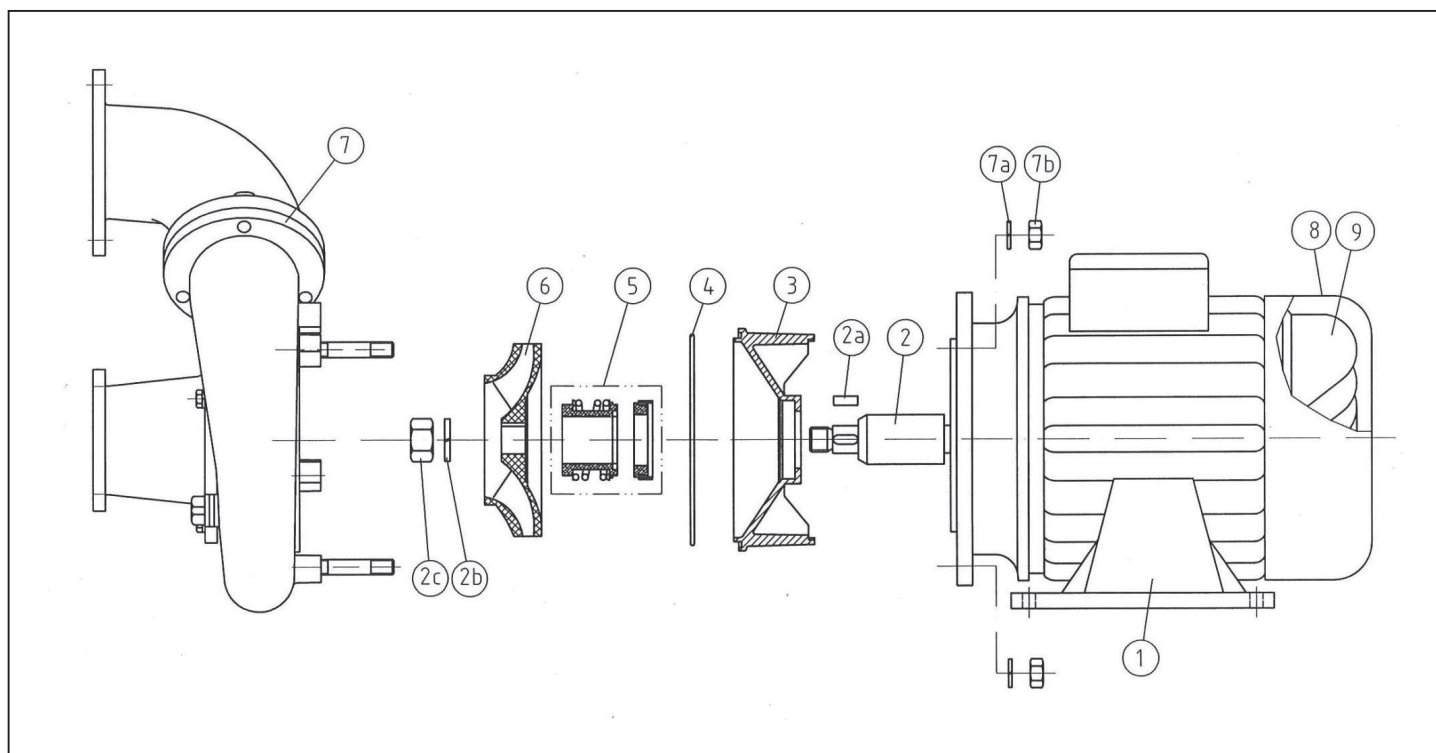

Taifun DUO pump 2,6 kW

detail	identifikace	popis
1	HL7753250	MOTOR KOMPLET 2,6KW 400V PP TAIFUN MOTOR COMPLETE 2,6KW 400V
2a	HL500490	PERO 6 x 6 x 16 NA HRÍDEL MOTORU
2c	HL506008	X Hexagon nut
4	HL514045	O-KROUŽEK PRO ČERPADLO 1,5 - 2,6 KW O-RING FOR PUMP 1,5 - 2,6 KW
6	HL510319	TURBÍNA ČERPADLA TAIFUN, TAIFUN DUO TURBINE OF PUMP TAIFUN
7a	HL506501	X Lock washer
8	HL512408	X Exhaust hood

detail	identifikace	popis
2	HL7753460	NÁBOJ HRÍDELE ČERPADLA FB65 PUTTING WAVE FB65
2b	HL506404	X Serrated lock washer
3	HL7751350101	X Bearing plate
5	HL562501	TĚSNÍCÍ SEGMENT PROT. TAIFUN DUO SEALING SEGMENT TAIFUN DUO
7	HL7621150	X Pump housing
7b	HL506000	X Hexagon nut
9	HL512407	X Exhaust wheel

Pro produkty: HL7640020