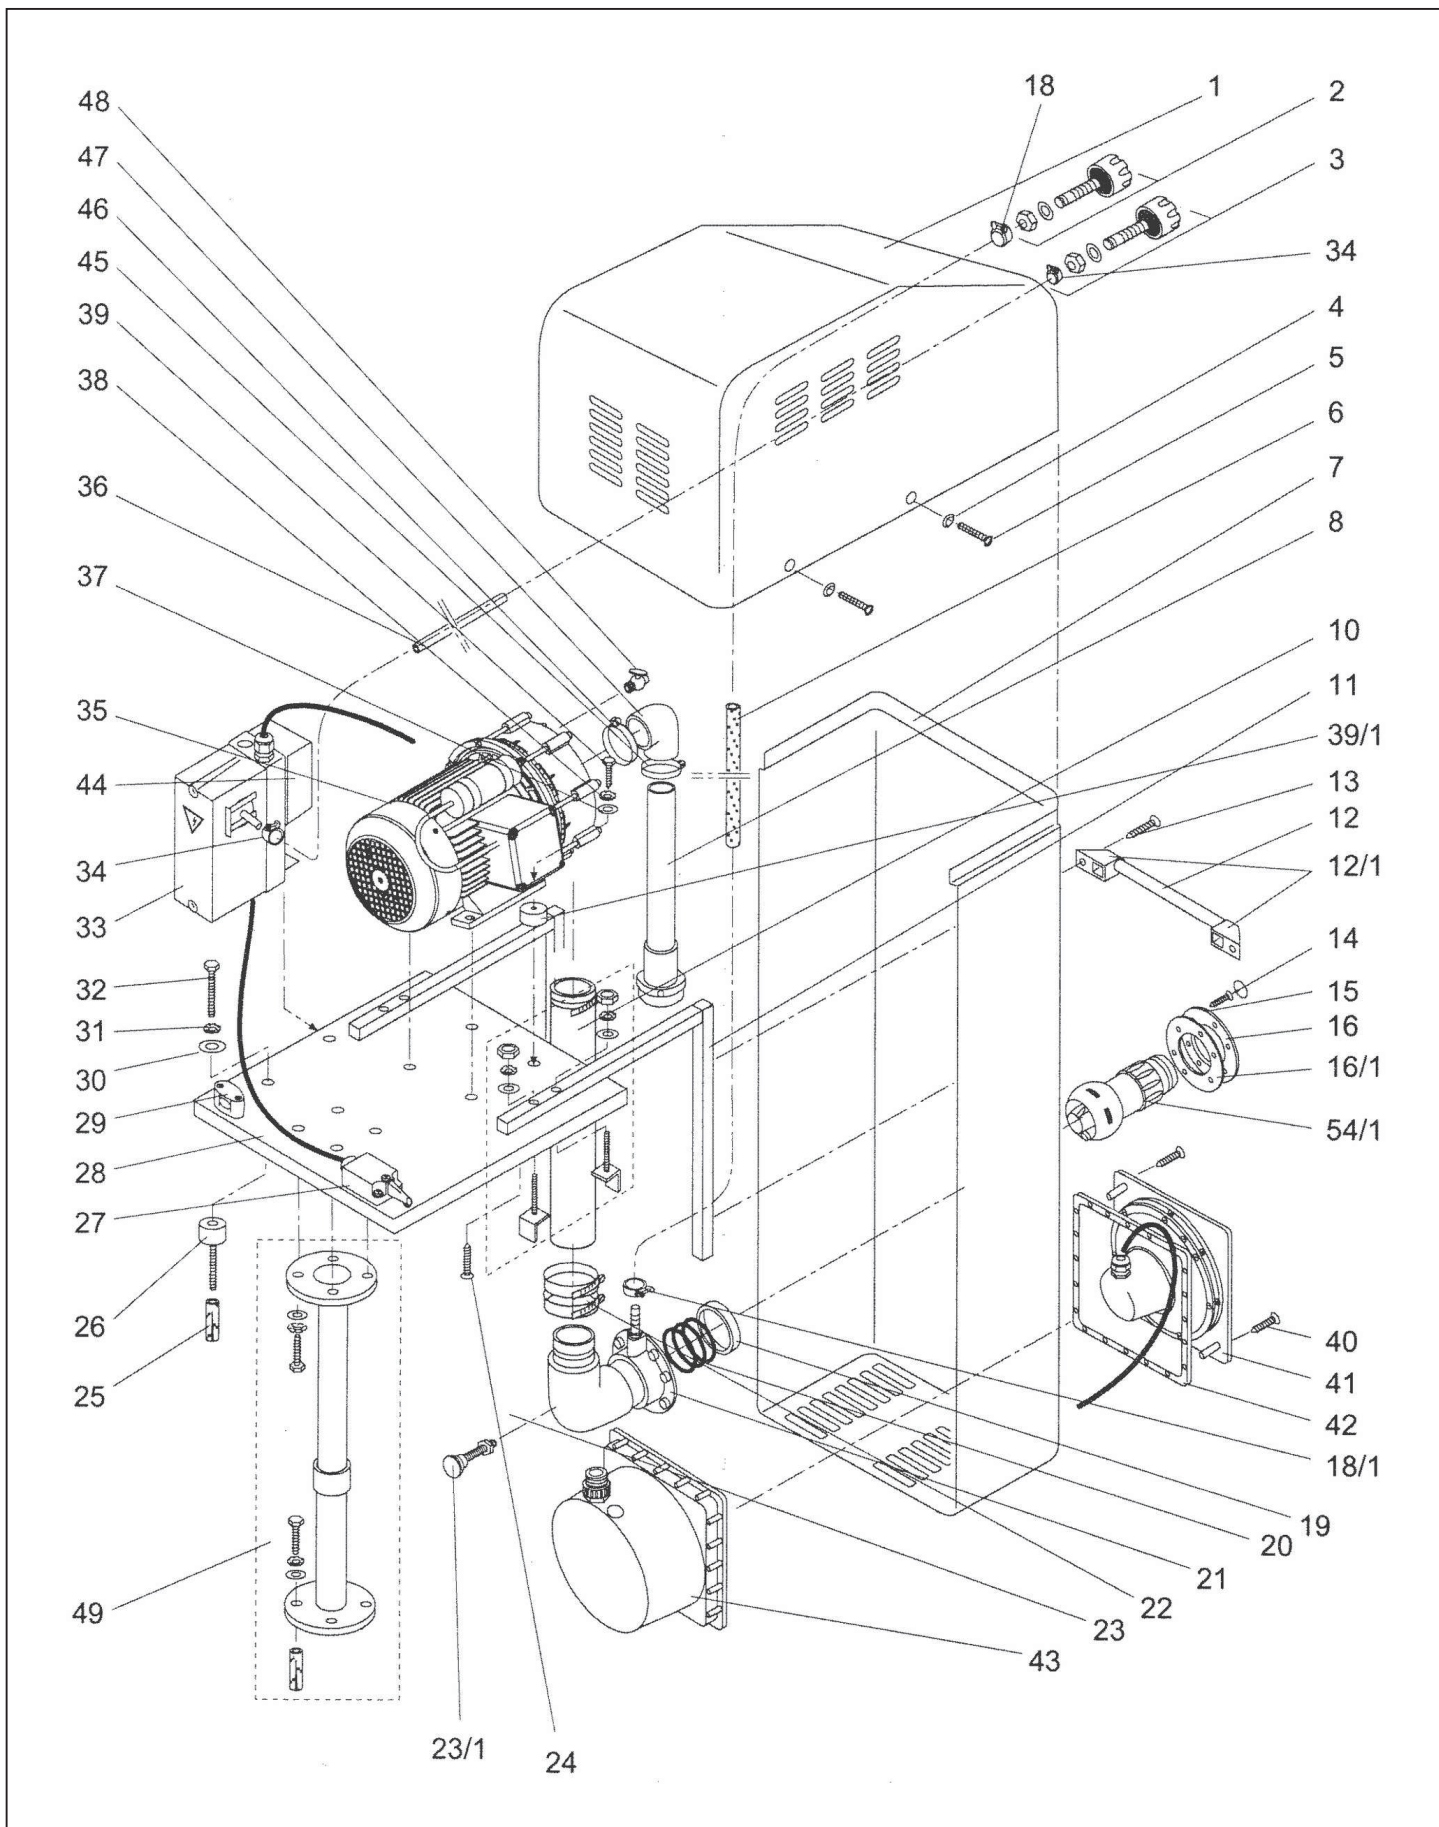

Protiproud Badu Jet Impulse

Protiproud Badu Jet Impulse

detail	identifikace	popis
	2337007000	X Cover,cpl.
2	2307007500	PŘISÁVÁNÍ VZDUCHU KOMPL. BJ ACTION
4	2306007006	PODLOŽKA PRO M 5 PONIKLOVANÁ
6	2301001007	HADICE PVC 8X3MM HOSE PVC 8X3MM
	2337202000	X Mantlet white,matte,cpl.,for Badu Jet Impulse-spot
7	2337202001	X Mantlet white,matte,single,for Badu Jet Impulse-spot
10	2307004001	HADICE VÝTLAKU BJ IMPULSE
22	2307004009	STAHOVACÍ OBJÍMKA 40-60/12 W4 HOSE CLAMP (40-60/12 W4)
11	2307501500	X Connecting angle
12/1	2306002002	ZÁVĚS MADLA ZÁV. PROTIPROUDU SPECK
14	2301000010	KRYTKA ŠROUBU BJ ACTION COVER OF SCREW BJ ACTION
16	2306002009	PŘÍRUBA TRYSKY BJ ACTION
18	5873011409	Spona hadicová SM914B-W5 CLIP FOR HOSE SM914B-W5
19	2302002056	OPĚRNÝ KROUŽEK TRYSKY BJ ACTION
20/1	2302002158	TĚSNĚNÍ BJ IMPULSE 60X73,5X1,5 GASKET BJ IMPULSE 60X73,5X1,5
24	5879826338	X Sheet metal (self-priming)screw,6,3 x 38mm, A 4
26	2306006005	SILENTBLOK PRO BADU JET SILENTBLOCK FOR BADU JET ST
28	2337001000	X Base plate with threaded inserts
29	5883300095	X Strain relief clamp for Badu Jet Impulse-spot
31	5876797080	X Lock washer, dia = 8,4mm, A 2
32/1	5879330850	X Hex bolt, M8 x 50mm, A 2 (for front)
33	2306108000	X Junction box cpl., 1ph (10 - 16A)
34	2302080082	HADICOVÁ SPONA S 9/9 ZY HOSE CLAMP S 9/9 ZY

detail	identifikace	popis
1	2337007001	KRYT PROTIPROUDU BADU JET IMPULSE COVER OF BADU JET IMPULS
3	2302001600	PNEUMATICKÉ TLAČÍTKO BADU JET PNEUMATIC SWITCH BADU JET
5	5879640516	ŠROUB M 5 x 16, A 2
	2337002000	X Mantlet white,matte,cpl.,for Badu Jet Impulse
7	2337002001	KRYT SPODNÍ PP BADU JET IMPULSE BOTTOM COVER PP BADU JET
10+21-23	2307004000	X Pressure pipe,cpl.,consisting of:
21	2303005010	TĚLO TRYSKY+KOLENO+NAPOJENÍ HADICE Nozzle housing with connecting angle and hose nozzle
23/1	2307004003	OPĚRKA TRYSKY BJ
12	5861400201	MADLO PRO ZÁV. PROTIPROUD SPECK HANDRAIL OF COUNTER.SPECK
13	5879826325	VRUT 6,3 X 25 DIN7982 A4 SCREW 6,3X25 DIN7982 A4
15	5879825520	VRUT 5,5 X 19 NEREZ BJ ACTION SCREW 5,5X19 ST.STEEL BJ ACTIO
16/1	2306002014	TĚSNĚNÍ PŘÍRUBY TRYSKY BJ ACTION FLANGE GASKET OF BJ ACTION
18/1	2301004001	SPONA KLIK NA HADIČKU 8 X 3 BADU
20	2302002057	TĚSNÍCÍ KROUŽEK BJ ACTION GASKET BJ ACTION
20/2	2302002058	TĚSNÍCÍ KROUŽEK 60X73,5X1 MM GASKET 60X73,5X73,5X1 MM
25	2306006006	HMOŽDINKA BRONZOVÁ, ZÁVIT M8
27	5880800404	KONCOVÝ SPÍNAČ S KLADKOU
29	5883300095	X Strain relief clamp for Badu Jet Impulse
30	5871250800	PODLOŽKA 8,4MM A4
32	5879330830	X Hex bolt, M8 x 30mm, A 2 (for rear)
33	2307008000	X Junction box cpl., 3ph (2,4 - 4A)
33/1	2337006500	X Junction box mounting assembly
35	2307005019	X Jet-pump,type 21-50/43 T, 1,6kW, in 3 phase,with socket