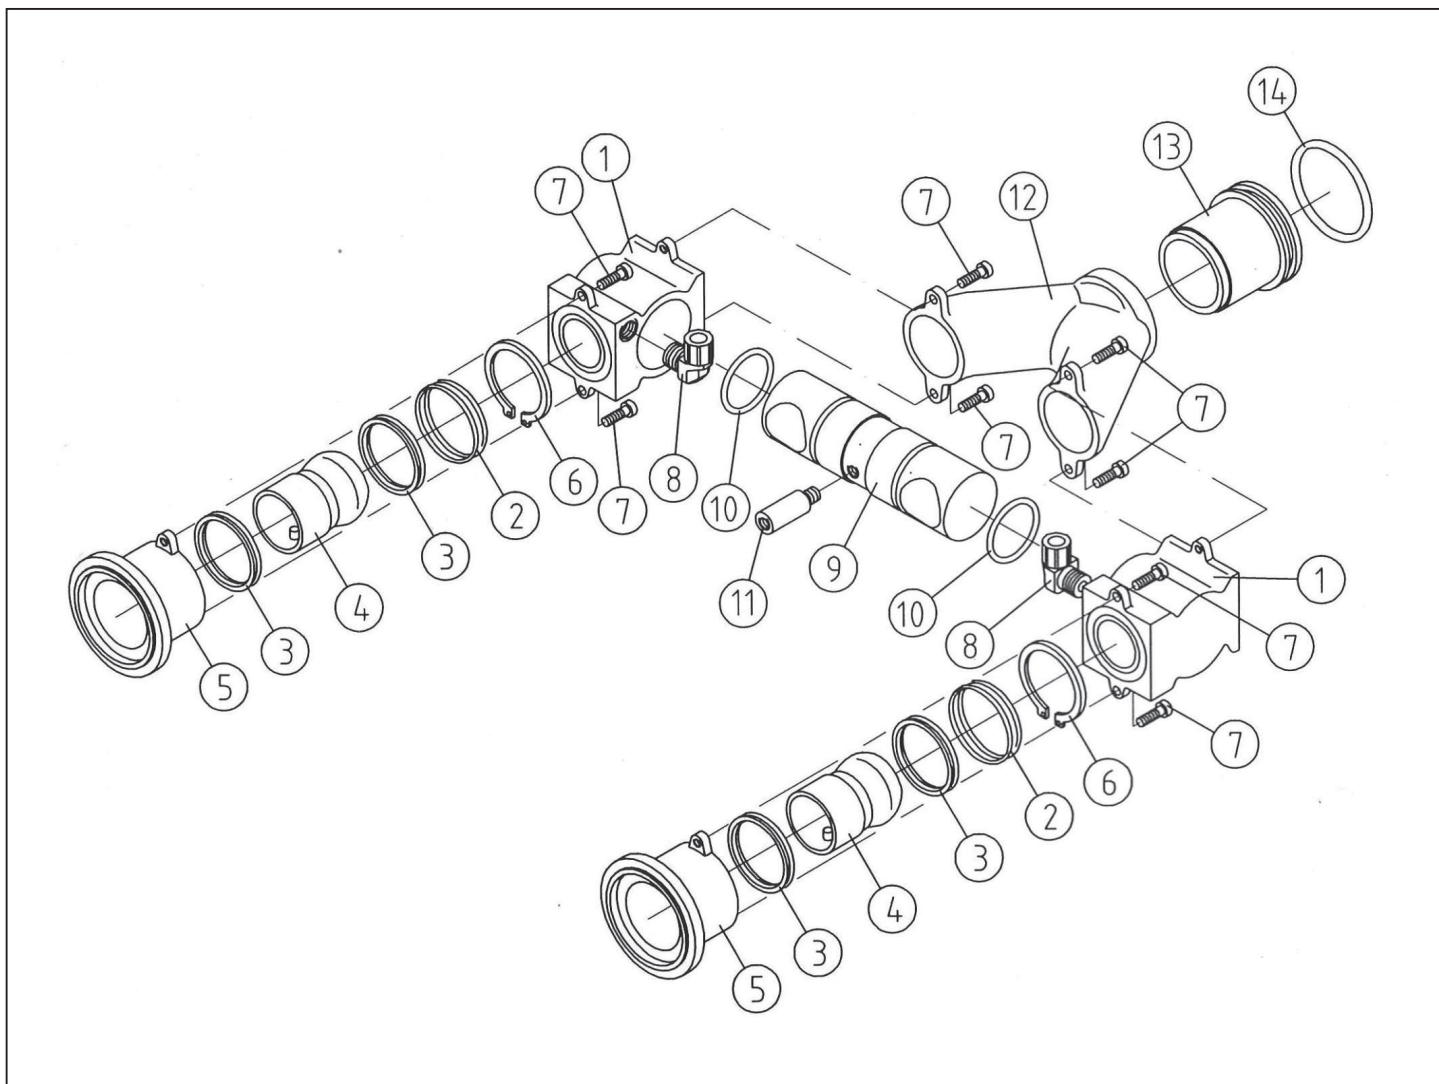

Taifun DUO Armatura

detail	identifikace	popis
1	HL7309750101	X Housing with injektor
3	HL510304	X Bearing ring
5	HL7309850101	X Nozzle holder
7	HL505183	X Cylinder screw
9	HL7309050191	X Rack and pinion axle
11	HL7309950141	X Extension
12	HL7309550101	X Distributor

detail	identifikace	popis
2	HL500408	X Compression spring
4	HL7303120	X Irradiating nozzle with pin
6	HL500901	X Safety ring
8	HL510193	ZÁVITOVÉ KOLENO - TAIFUN DUO SCREWED ANGLE FITTING
10	HL575137	X O-ring
13	HL7309650191	X Connection extension
14	HL514066	O-KROUŽEK ARMATURY 7307050, 50 x 4,5 NB O-RING ARMATURY

Pro produkty: HL7610020