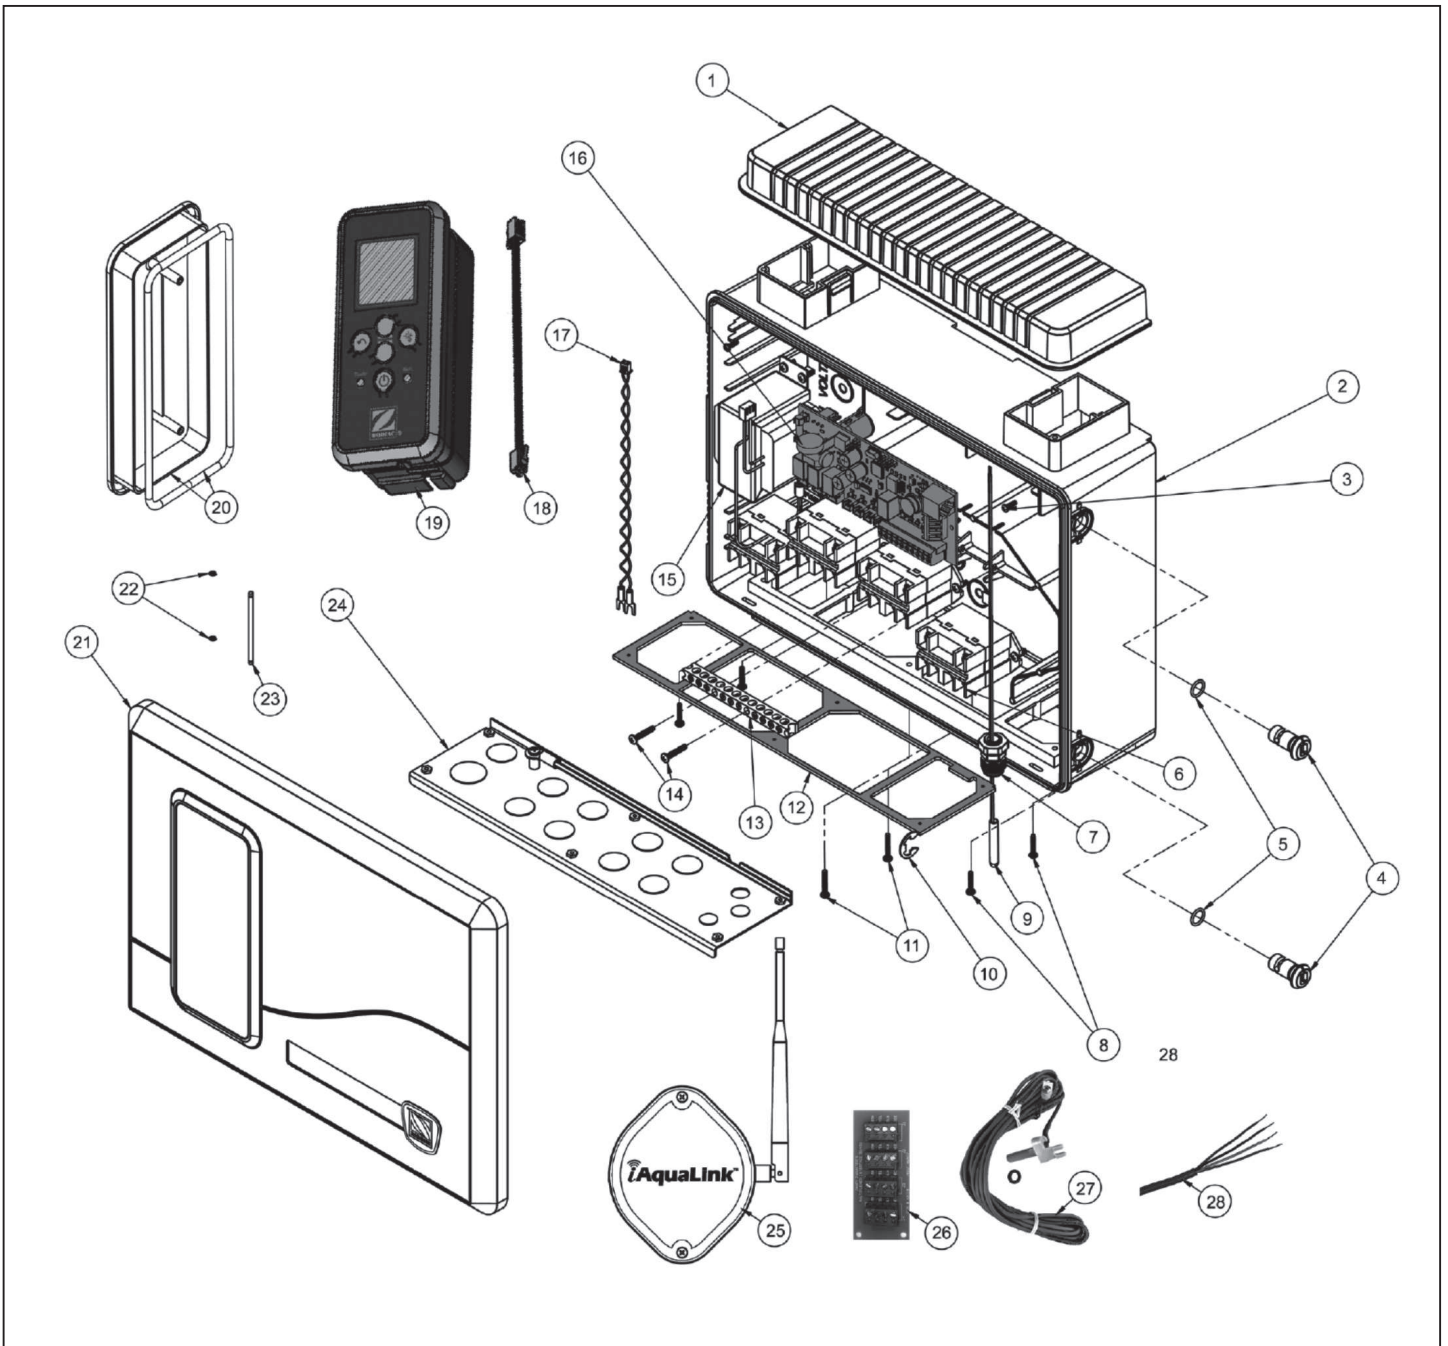

AquaLink TRi

AquaLink TRi

detail	identifikace	popis
1+2+3	WR0569700	R-Kit Aqualink Tri enclosure complete
4+5+10	WR0568400	R-KIT door tumblers
7	WR0569500	R-KIT cable glands
8+11+12	WR0569100	R-KIT metal base plate
15	WR0569300	R-KIT 220-240 VAC/50Hz transformer
18+19	WR0568300	OVLÁDACÍ PANEL AQUALINK TRI R-KIT INTERFACE U AQUALINK TRI
21+22+23	WR0569401	R-KIT Aqualink Tri door assembly
/	WF0115201	Plastite screw 6x3/8
25	WIQ20-E	R-KIT iAqualink 2.0 antenna
27	WR0570100	SENZOR TEPLoty VODY AQUALINK R-KIT WATER/SOLAR TEMP SENSOR

Pro produkty: 520401

detail	identifikace	popis
1+3	WR0568900	R-KIT top vent cover (cover+2 screw)
6+17	WR0658100	R-KIT relay (relay + 24V wiring)
9	WR0568500	R-KIT air temp sensor (with 5m cable)
13+14	WR0568700	R-KIT grounding bar (bar 2 screws)
16	WR0568200	ZDROJOVÁ KARTA AQUALINK R-KIT MAIN POWER
20	WR0568600	R-KIT blanking plate assembly
/	WF0115101	Plastite screw 4x3/8
25	WIQ900E	ANTÉNA PRO AQUALINK
26	WR0570200	PŘÍD.EL.KARTA K AQUALINK MULTIPLEX BOARD MULTIPLEXED INTERFACE CARD
28	W4278	RS485 cable for iAqualink-compatible