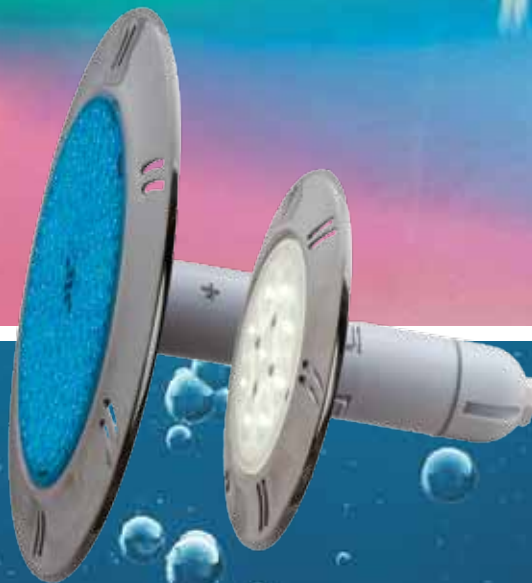

ADAGIO+[®]

led pool light

Spectravision Pool Light ADAGIO +	PLA 100	PLA 170
<ul style="list-style-type: none"> Only 2 wire cable for Power and Control Wide choice of front rings in Polymer in different colours and Stainless steel. Uniform Illumination in the pool (Very wide light beam) 3 White tones and 11 Colour modes. (Only for Colour version) 4 meter cable is included Can be installed in our wall conduits or in most 1,5" standard inlets 	diameter 10 cm	diameter 17 cm
		
Light source		
ADAGIO+, diameter 100mm, LED-RGB 55W 12 VAC, 2500 lm	PLA100-RGB-55	-
ADAGIO+, diameter 100mm, LED-White 35W 12VAC, 2700 lm	PLA100-WH-35	-
ADAGIO+, diameter 170mm, LED-RGB 80W 12VAC, 3750 lm	-	PLA170-RGB-80
ADAGIO+, diameter 170mm, LED-White 65W 12VAC, 5400 lm	-	PLA170-WH-65

Remote control		Ordering code
	ADAGIO+ remote control without transformer	PZA-RC
	ADAGIO+ Lamps, remote control with transformer 150VA	PZA-RC-150

Your distributor

ADAGIO+[®]
led pool light
Personalize your pool

Spectravis 

ADAGIO+[®]

led pool light

Personalize your pool

The **ADAGIO+** is a new universal concept of pool lighting based on LED lighting. LED's are extremely efficient and can save up to 88% on energy costs when compared to traditional incandescent light bulbs. Due the extremely long life time of LED lighting the maintenance cost is very low.