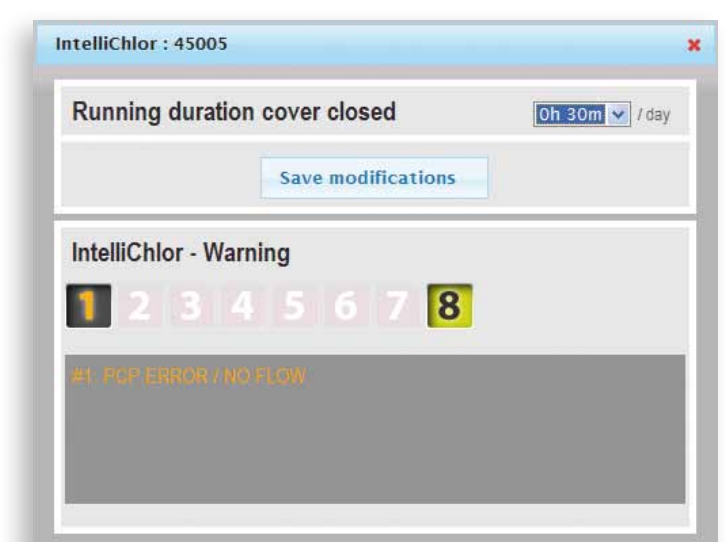

Multiple Pools History

26/09/2011 15:53	Water: +29.0 °C	pH: 7.3	Cond.: 0.1 g/L	ORP: 658 mV
N°45000	Commands	Historic	Setpoints	Alarms
		IntelliFlo®	IntelliChlor®	E-mails
				Summary
26/09/2011 15:54	Water: +20.4 °C	pH: 7.2	Cond.: 609 µS	ORP: 608 mV
N°45002	Commands	Historic	Setpoints	Alarms
		IntelliFlo®		E-mails
				Summary
26/09/2011 15:44	Water: +22.1 °C	pH: 6.9	Cond.: 2.1 g/L	ORP: 877 mV
N°45011	Commands	Historic	Setpoints	Alarms
		IntelliFlo®	IntelliChlor®	E-mails
				Summary
26/09/2011 15:54	Water: +21.2 °C	pH: 7.2	Cond.: 4.5 g/L	ORP: 709 mV
N°45001	Commands	Historic	Setpoints	Alarms
		IntelliFlo®	IntelliChlor®	E-mails
				Summary

Possibility to get **alert emails** and emails with the pool parameters

Change all the **commands**

Parameter History

IntelliFlo® Settings

IntelliChlor® Settings

ANYTIME FROM ANYWHERE ON EARTH...