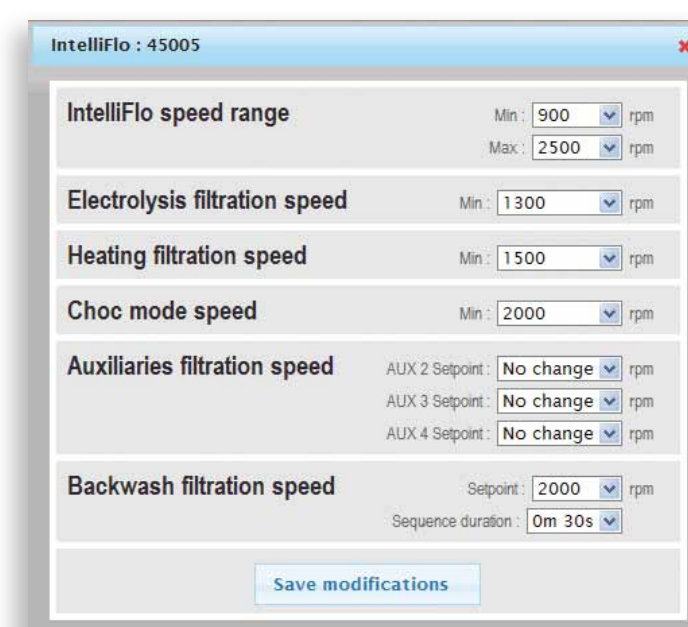

Multiple Pools History

26/09/2011 15:53	Water: +29.0 °C	pH: 7.3	Cond.: 0.1 g/L	ORP: 658 mV
N°45000	Commands	Historic	Setpoints	Alarms
		IntelliFlo®	IntelliChlor®	E-mails
				Summary
26/09/2011 15:54	Water: +20.4 °C	pH: 7.2	Cond.: 609 µS	ORP: 608 mV
N°45002	Commands	Historic	Setpoints	Alarms
		IntelliFlo®		E-mails
				Summary
26/09/2011 15:44	Water: +22.1 °C	pH: 6.9	Cond.: 2.1 g/L	ORP: 877 mV
N°45011	Commands	Historic	Setpoints	Alarms
		IntelliFlo®	IntelliChlor®	E-mails
				Summary
26/09/2011 15:54	Water: +21.2 °C	pH: 7.2	Cond.: 4.5 g/L	ORP: 709 mV
N°45001	Commands	Historic	Setpoints	Alarms
		IntelliFlo®	IntelliChlor®	E-mails
				Summary

Possibility to get **alert emails** and emails with the pool parameters

Change all the **commands**

Parameter History

IntelliFlo® Settings

IntelliChlor® Settings

ANYTIME FROM ANYWHERE ON EARTH...