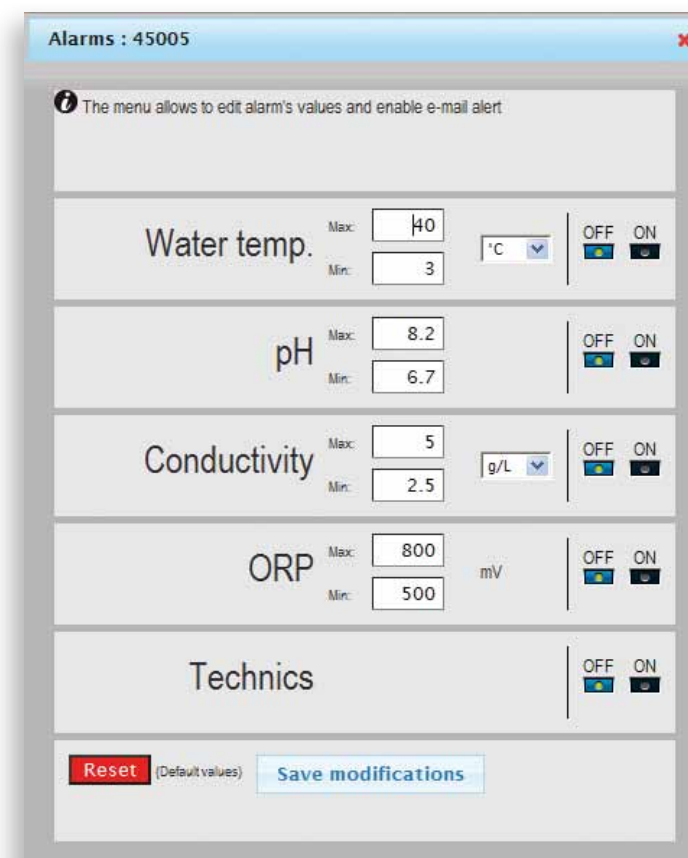

IntelliPool™ Internet menus:

Multiple Pools History

26/09/2011 15:53	Water: +29.0 °C	pH: 7.3	Cond.: 0.1 g/L	ORP: 658 mV
N°45000	Commands	Historic	Setpoints	Alarms
		IntelliFlo®	IntelliChlor®	E-mails
				Summary
26/09/2011 15:54	Water: +20.4 °C	pH: 7.2	Cond.: 609 µS	ORP: 608 mV
N°45002	Commands	Historic	Setpoints	Alarms
		IntelliFlo®		E-mails
				Summary
26/09/2011 15:44	Water: +22.1 °C	pH: 6.9	Cond.: 2.1 g/L	ORP: 877 mV
N°45011	Commands	Historic	Setpoints	Alarms
		IntelliFlo®	IntelliChlor®	E-mails
				Summary
26/09/2011 15:54	Water: +21.2 °C	pH: 7.2	Cond.: 4.5 g/L	ORP: 709 mV
N°45001	Commands	Historic	Setpoints	Alarms
		IntelliFlo®	IntelliChlor®	E-mails
				Summary

Possibility to get **alert emails** and emails with the pool parameters

Change all the **commands**