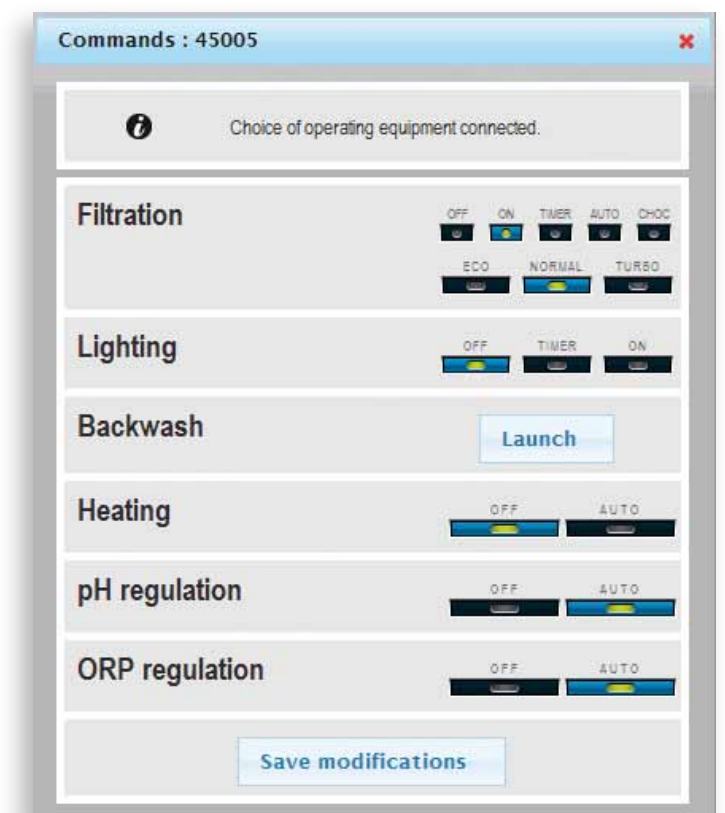

REMOTE ACCESS

Control of the pool is available always and everywhere for both the poolowner and pool professional using any smartphone or internet connection at www.pentairpool europe.com

IntelliPool™ Internet menus:

Multiple Pools History

26/09/2011 15:53	Water: +29.0 °C	pH: 7.3	Cond.: 0.1 g/L	ORP: 658 mV
N°45000	Commands	Historic	Setpoints	Alarms
		IntelliFlo®	IntelliChlor®	E-mails
				Summary
26/09/2011 15:54	Water: +20.4 °C	pH: 7.2	Cond.: 609 µS	ORP: 608 mV
N°45002	Commands	Historic	Setpoints	Alarms
		IntelliFlo®		E-mails
				Summary
26/09/2011 15:44	Water: +22.1 °C	pH: 6.9	Cond.: 2.1 g/L	ORP: 877 mV
N°45011	Commands	Historic	Setpoints	Alarms
		IntelliFlo®	IntelliChlor®	E-mails
				Summary
26/09/2011 15:54	Water: +21.2 °C	pH: 7.2	Cond.: 4.5 g/L	ORP: 709 mV
N°45001	Commands	Historic	Setpoints	Alarms
		IntelliFlo®	IntelliChlor®	E-mails
				Summary

Change all the **commands**

ANYTIME FROM ANYWHERE ON EARTH...