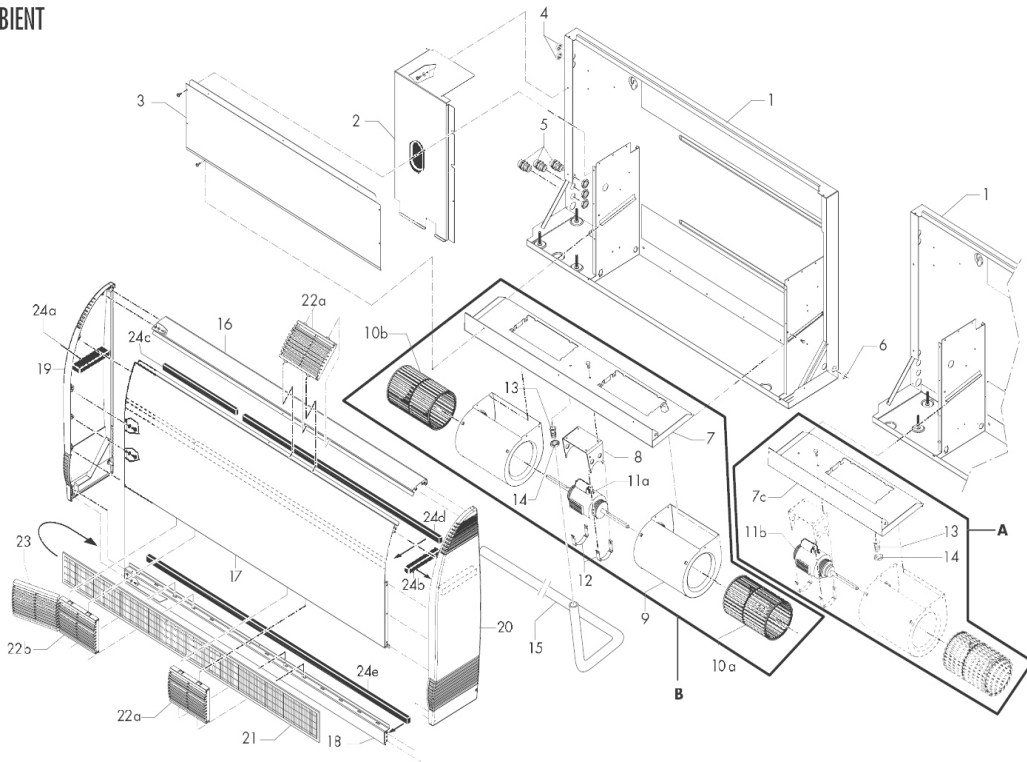

ODVLHČOVAČ SIROCCO 55 80 110 - (DT 850) / DEHUMIDIFIERS

AMBIENT

Typ	Ambient	Skrz zeď
55	8F + 1M	4F + 1M
80	10F + 1M	6F + 1M
110	12F + 1M	8F + 1M

F = Fixe (Pevný); M = Přenosný + Pevný

SKRZ ZEĎ

ODVLHČOVAČ SIROCCO 55 80 110 - (DT 850) / DEHUMIDIFIERS

detail	identifikace	popis
44	WCE01312	Defrosting sensor (grey)
45	WCE01311	Extractor sensor (black)
50	WCE06000	Regulator ECP600
54	WSG01934	Compressor condenser C2 25 μ F (SIROCCO 55)
54	WSG01937	Compressor condenser 35 μ F (SIROCCO 80)
54	WSG01939	Compressor condenser 40 μ F (SIROCCO 110)
56	WSG01935	Ventilator condenser 3 μ F (SIROCCO 55, 80, 110)
57	W20REDE	Starter relay (SIROCCO 55)
A	WTC03074	Ventilation set (SIROCCO 55)
B	WTC03075	Ventilation set (SIROCCO 80)
B	WTC03076	Ventilation set (SIROCCO 110)
C	WCE03430	Hygro control + sensor**
C	WCE03431	Hygro control sensor
D	WCE01314	Standard wall hygrostat
30-29	WTC03072	Compressor (SIROCCO 80) ZR18K4 single ph.
30-29	WCO02576	Compressor (SIROCCO 110) ZR22K3 single ph.
32-31	WTC03071	Compressor (SIROCCO 55) RK5512C single ph
32-31	WCO03848	Compressor (SIROCCO 110) 3 ph.
38	WTC03070	Expansion valve TX3 N13 407C (SIROCCO 55)
38	WAC02497	Expansion valve TX3 N34 407C (SIROCCO 80)
38	WAC02498	Expansion valve TX3 N35 407C (SIROCCO 110)
39	WJC01669	HP pressure switch 20/26-b
40	WJC01668	LP pressure switch 0.5/2-b
41	WCY00995	Dehydrator 053S
21	WSD01913	Filter (SIROCCO 55 Ambient) Size 135 x 940 mm
21	WSD01914	Filter (SIROCCO 80 Ambient) Size 135 x 1130 mm
21	WSD01915	Filter (SIROCCO 110 Ambient) Size 135 x 1320 mm
21	WSD01911	Filter (SIROCCO 55 Through-the-wall) Size 135 x 560 mm
21	WSD01912	Filter (SIROCCO 55 Through-the-wall) Size 135 x 750 mm
21	WSD01913	Filter (SIROCCO 55 Through-the-wall) Size 135 x 940 mm
22a	WIB01637	Fixed grate
23-22b	WGRILSIROCO	Removable + fixed grate
63	WJP01682	Manual overheating thermostat
64	WJP01681	Automatic overheating thermostat