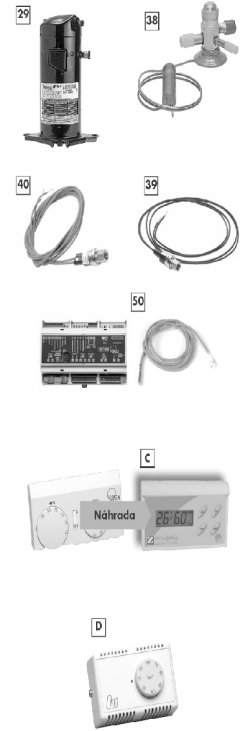

ODVLHČOVAČ SIROCCO 55 80 110 - (DT 850) / DEHUMIDIFIERS

AMBIENT

Typ	Ambient	Skrz zeď
55	8F + 1M	4F + 1M
80	10F + 1M	6F + 1M
110	12F + 1M	8F + 1M

F = Fixe (Pevný); M = Přenosný + Pevný

SKRZ ZEĎ

ODVLHČOVAČ SIROCCO 55 80 110 - (DT 850) / DEHUMIDIFIERS

detail	identifikace	popis
44	WCE01312	Defrosting sensor (grey)
45	WCE01311	Extractor sensor (black)
50	WCE06000	Regulator ECP600
54	WSG01934	Compressor condenser C2 25 μ F (SIROCCO 55)
54	WSG01937	Compressor condenser 35 μ F (SIROCCO 80)
54	WSG01939	Compressor condenser 40 μ F (SIROCCO 110)
56	WSG01935	Ventilator condenser 3 μ F (SIROCCO 55, 80, 110)
57	W20REDE	Starter relay (SIROCCO 55)
A	WTC03074	Ventilation set (SIROCCO 55)
B	WTC03075	Ventilation set (SIROCCO 80)
B	WTC03076	Ventilation set (SIROCCO 110)
C	WCE03430	Hygro control + sensor**
C	WCE03431	Hygro control sensor
D	WCE01314	Standard wall hygrostat
30-29	WTC03072	Compressor (SIROCCO 80) ZR18K4 single ph.
30-29	WCO02576	Compressor (SIROCCO 110) ZR22K3 single ph.
32-31	WTC03071	Compressor (SIROCCO 55) RK5512C single ph
32-31	WCO03848	Compressor (SIROCCO 110) 3 ph.
38	WTC03070	Expansion valve TX3 N13 407C (SIROCCO 55)
38	WAC02497	Expansion valve TX3 N34 407C (SIROCCO 80)
38	WAC02498	Expansion valve TX3 N35 407C (SIROCCO 110)
39	WJC01669	HP pressure switch 20/26-b
40	WJC01668	LP pressure switch 0.5/2-b
41	WCY00995	Dehydrator 053S
21	WSD01913	Filter (SIROCCO 55 Ambient) Size 135 x 940 mm
21	WSD01914	Filter (SIROCCO 80 Ambient) Size 135 x 1130 mm
21	WSD01915	Filter (SIROCCO 110 Ambient) Size 135 x 1320 mm
21	WSD01911	Filter (SIROCCO 55 Through-the-wall) Size 135 x 560 mm
21	WSD01912	Filter (SIROCCO 55 Through-the-wall) Size 135 x 750 mm
21	WSD01913	Filter (SIROCCO 55 Through-the-wall) Size 135 x 940 mm
22a	WIB01637	Fixed grate
23-22b	WGRILSIROCO	Removable + fixed grate
63	WJP01682	Manual overheating thermostat
64	WJP01681	Automatic overheating thermostat