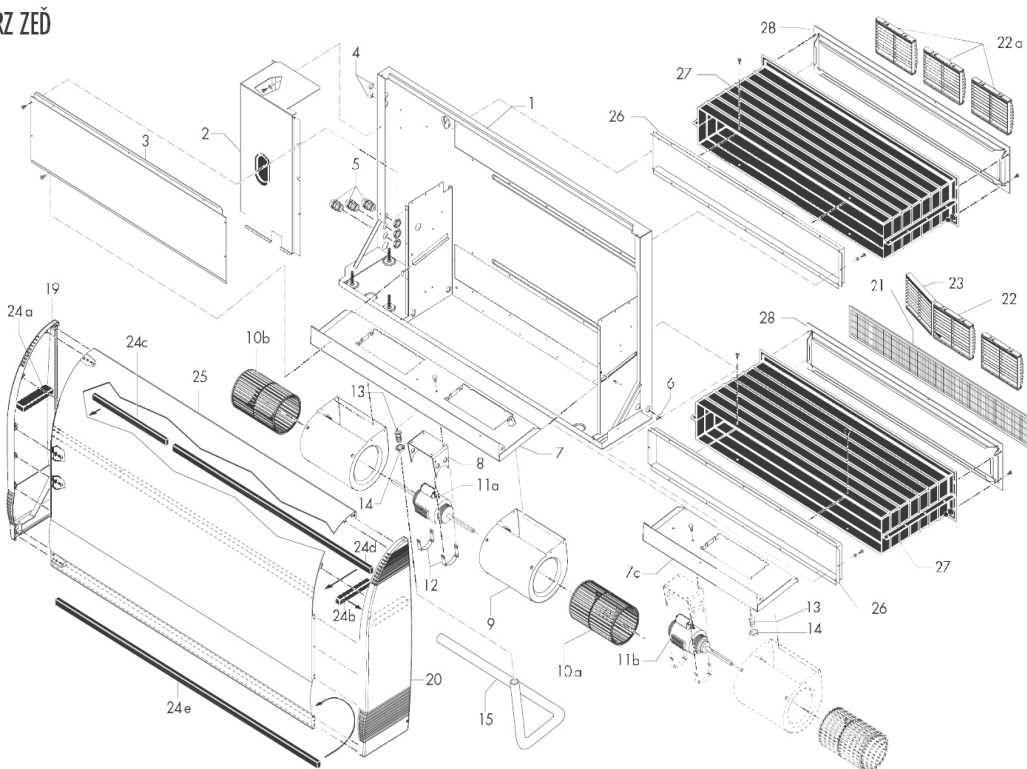

ODVLHČOVAČ SIROCCO 55 80 110 - (DT 850) / DEHUMIDIFIERS

AMBIENT

Typ	Ambient	Skrz zeď
55	8F + 1M	4F + 1M
80	10F + 1M	6F + 1M
110	12F + 1M	8F + 1M

F = Fixe (Pevný); M = Přenosný + Pevný

SKRZ ZEĎ

ODVLHČOVAČ SIROCCO 55 80 110 - (DT 850) / DEHUMIDIFIERS

detail	identifikace	popis
44	WCE01312	Defrosting sensor (grey)
45	WCE01311	Extractor sensor (black)
50	WCE06000	Regulator ECP600
54	WSG01934	Compressor condenser C2 25 μ F (SIROCCO 55)
54	WSG01937	Compressor condenser 35 μ F (SIROCCO 80)
54	WSG01939	Compressor condenser 40 μ F (SIROCCO 110)
56	WSG01935	Ventilator condenser 3 μ F (SIROCCO 55, 80, 110)
57	W20REDE	Starter relay (SIROCCO 55)
A	WTC03074	Ventilation set (SIROCCO 55)
B	WTC03075	Ventilation set (SIROCCO 80)
B	WTC03076	Ventilation set (SIROCCO 110)
C	WCE03430	Hygro control + sensor**
C	WCE03431	Hygro control sensor
D	WCE01314	Standard wall hygrostat
30-29	WTC03072	Compressor (SIROCCO 80) ZR18K4 single ph.
30-29	WCO02576	Compressor (SIROCCO 110) ZR22K3 single ph.
32-31	WTC03071	Compressor (SIROCCO 55) RK5512C single ph
32-31	WCO03848	Compressor (SIROCCO 110) 3 ph.
38	WTC03070	Expansion valve TX3 N13 407C (SIROCCO 55)
38	WAC02497	Expansion valve TX3 N34 407C (SIROCCO 80)
38	WAC02498	Expansion valve TX3 N35 407C (SIROCCO 110)
39	WJC01669	HP pressure switch 20/26-b
40	WJC01668	LP pressure switch 0.5/2-b
41	WCY00995	Dehydrator 053S
21	WSD01913	Filter (SIROCCO 55 Ambient) Size 135 x 940 mm
21	WSD01914	Filter (SIROCCO 80 Ambient) Size 135 x 1130 mm
21	WSD01915	Filter (SIROCCO 110 Ambient) Size 135 x 1320 mm
21	WSD01911	Filter (SIROCCO 55 Through-the-wall) Size 135 x 560 mm
21	WSD01912	Filter (SIROCCO 55 Through-the-wall) Size 135 x 750 mm
21	WSD01913	Filter (SIROCCO 55 Through-the-wall) Size 135 x 940 mm
22a	WIB01637	Fixed grate
23-22b	WGRILSIROCO	Removable + fixed grate
63	WJP01682	Manual overheating thermostat
64	WJP01681	Automatic overheating thermostat