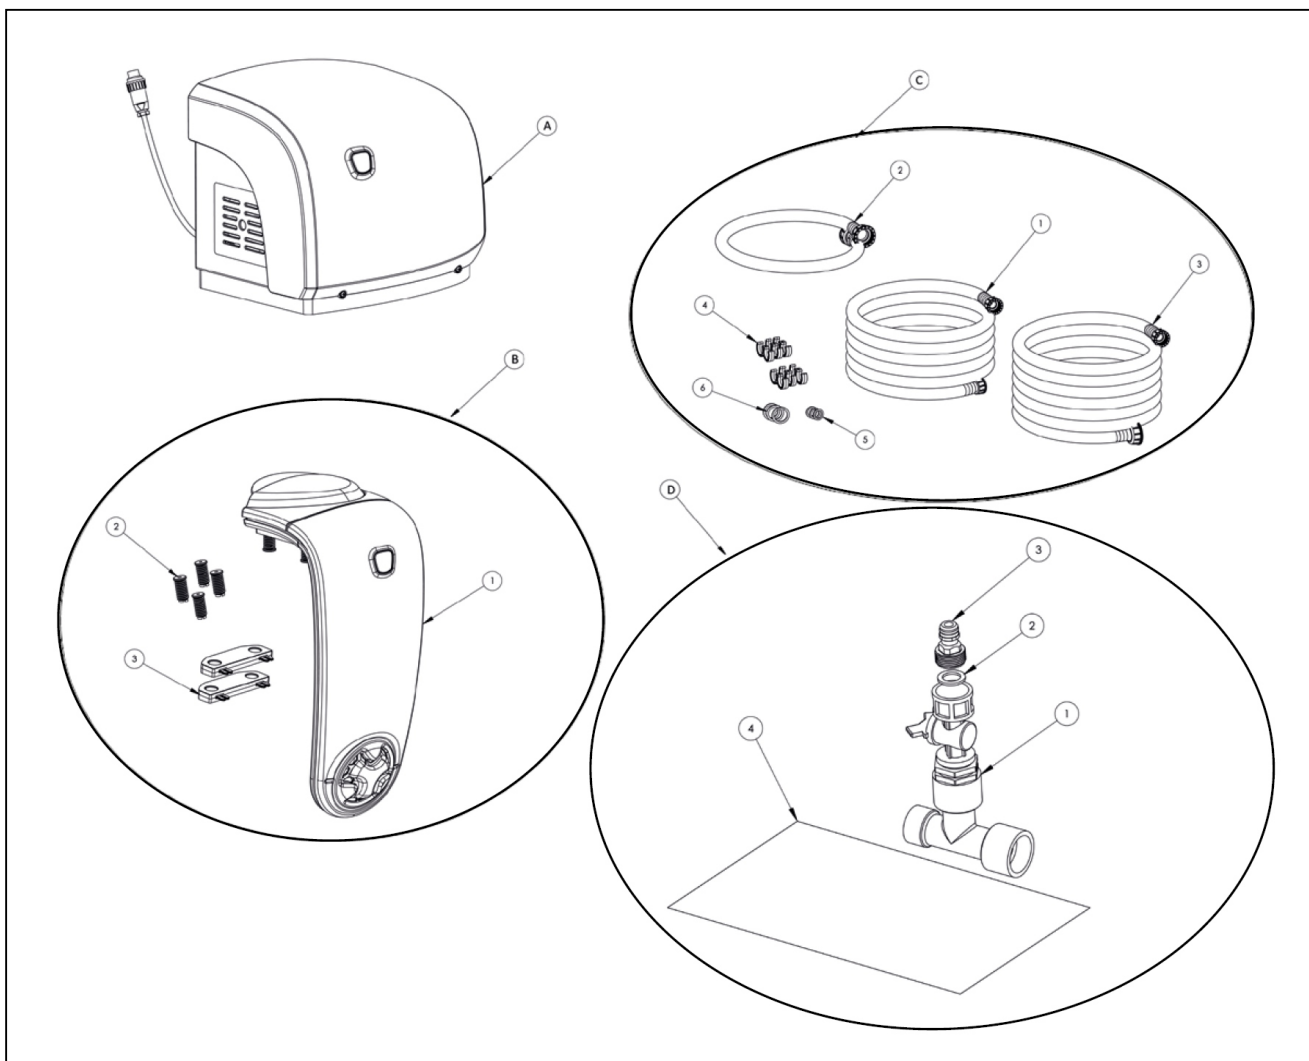

ZODIAC EASY CONNECT

detail	identifikace	popis
A	W2357A	PUMP BOX EASY CONNECT
B	W2358A	EASY CONNECT IN/OUT HEAD
B1		EASY CONNECT IN/OUT HEAD
B2		ADJUSTABLE FOOT
B3		FIXING EDGE
C	W2359A	EASY CONNECT
C1		IN/OUT HOSE 6m
C2		IN/OUT HOSE 1m
C3		IN/OUT HOSE 7m
C4		EASY CONNECT HOSE FITTING
C5		FLAT SEAL 1" HOSE CONNECTOR
C6		FLAT SEAL 1"1/2HOSE CONNECTOR
D	W2396A	T-VALVE ASSEMBLY
D1		S/E T VALVE
D2		TPE 3/4" HOSE CONNECTOR

detail	identifikace	popis
D3		EASY CONNECT QUICK CONNECT
D4		EASY CONNECT T-CONNECTOR ADDENDUM