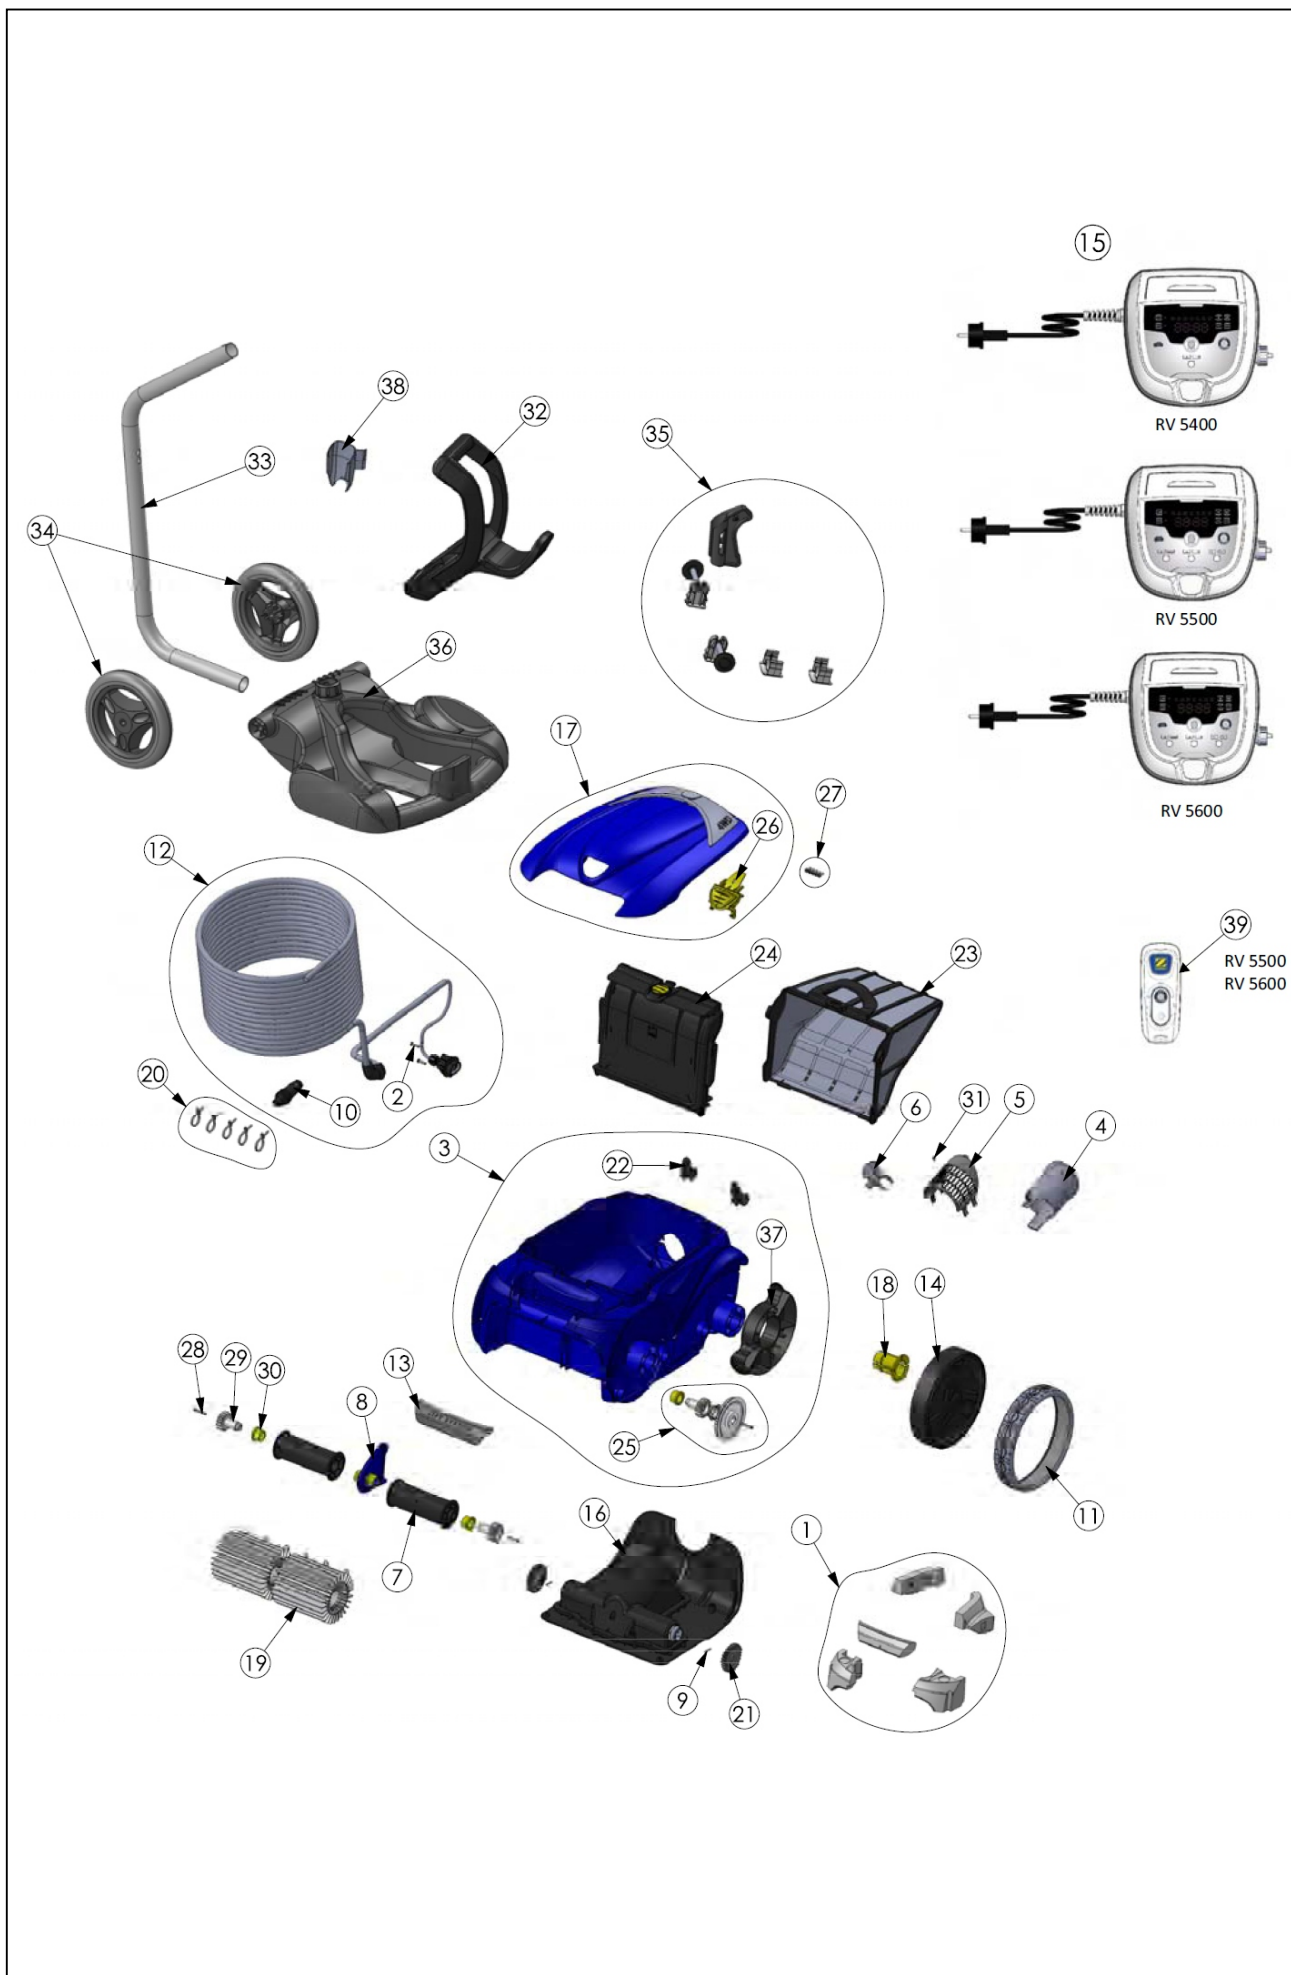

**RV 5500 (Vortex 4 4WD)**

## RV 5500 (Vortex 4 4WD)

<i>detail</i>	<i>identifikace</i>	<i>popis</i>
1	WR0539700	Float
2	WR0608500	Screw 4*16mm (set of 5)
3	WR0539200	Main housing 4wd blue
4	WR0517500	Flow outlet
5	WR0517600	Motor screen
6	WR0517000	Propeller
7	WR0517400	Brush roller
8	WR0518700	Roller support
9	WR0567800	Motor block shaft pin (set of 5)
10	WR0565600	Floating cable plug
11	WR0636200	Tire large ral9022 zodiac
12	WR0528700	Floating cable 21m
13	WR0636501	Handle ral9022 ls
14	WR0636000	Rim large black zodiac
15	WR0637200	Control unit type 4v
16	WR0638100	Motor block type d
17	WR0596000	Hood blue spoiler
18	WR0636700	Wheel bushing zodiac
19	WR0638800	Brush (set of 2)
20	WR0567900	Floating cable clamp (set of 5)
21	WR0518800	Drive gear (set of 2)
22	WR0518100	Roller (set of 2)
23	WR0636600	Fine filter v
24	WR0517700	Filter canister support
25	WR0517200	Transmission
26	WR0638700	Cover larch grip pms 108
27	WR0516700	Screw 4*12 mm (set of 5)
28	WR0638900	Screw 4*25 mm (set of 5)
29	WR0639000	17 Gear (*2)
30	WR0639100	Outer bearing (*2)
31	WR0639200	Screw 2,9*9,5 Mm (set of 5)
32	WR0565000	Caddy handle
33	WR0565200	Caddy tube
34	WR0565100	Caddy wheels (*2)
35	WR0564900	Caddy accessories
36	WR0564800	Caddy base

<i>detail</i>	<i>identifikace</i>	<i>popis</i>
37	WR0540300	Cover wheels protection
38	WR0548500	Remote control holster
39	WR0548400	Remote control zodiac