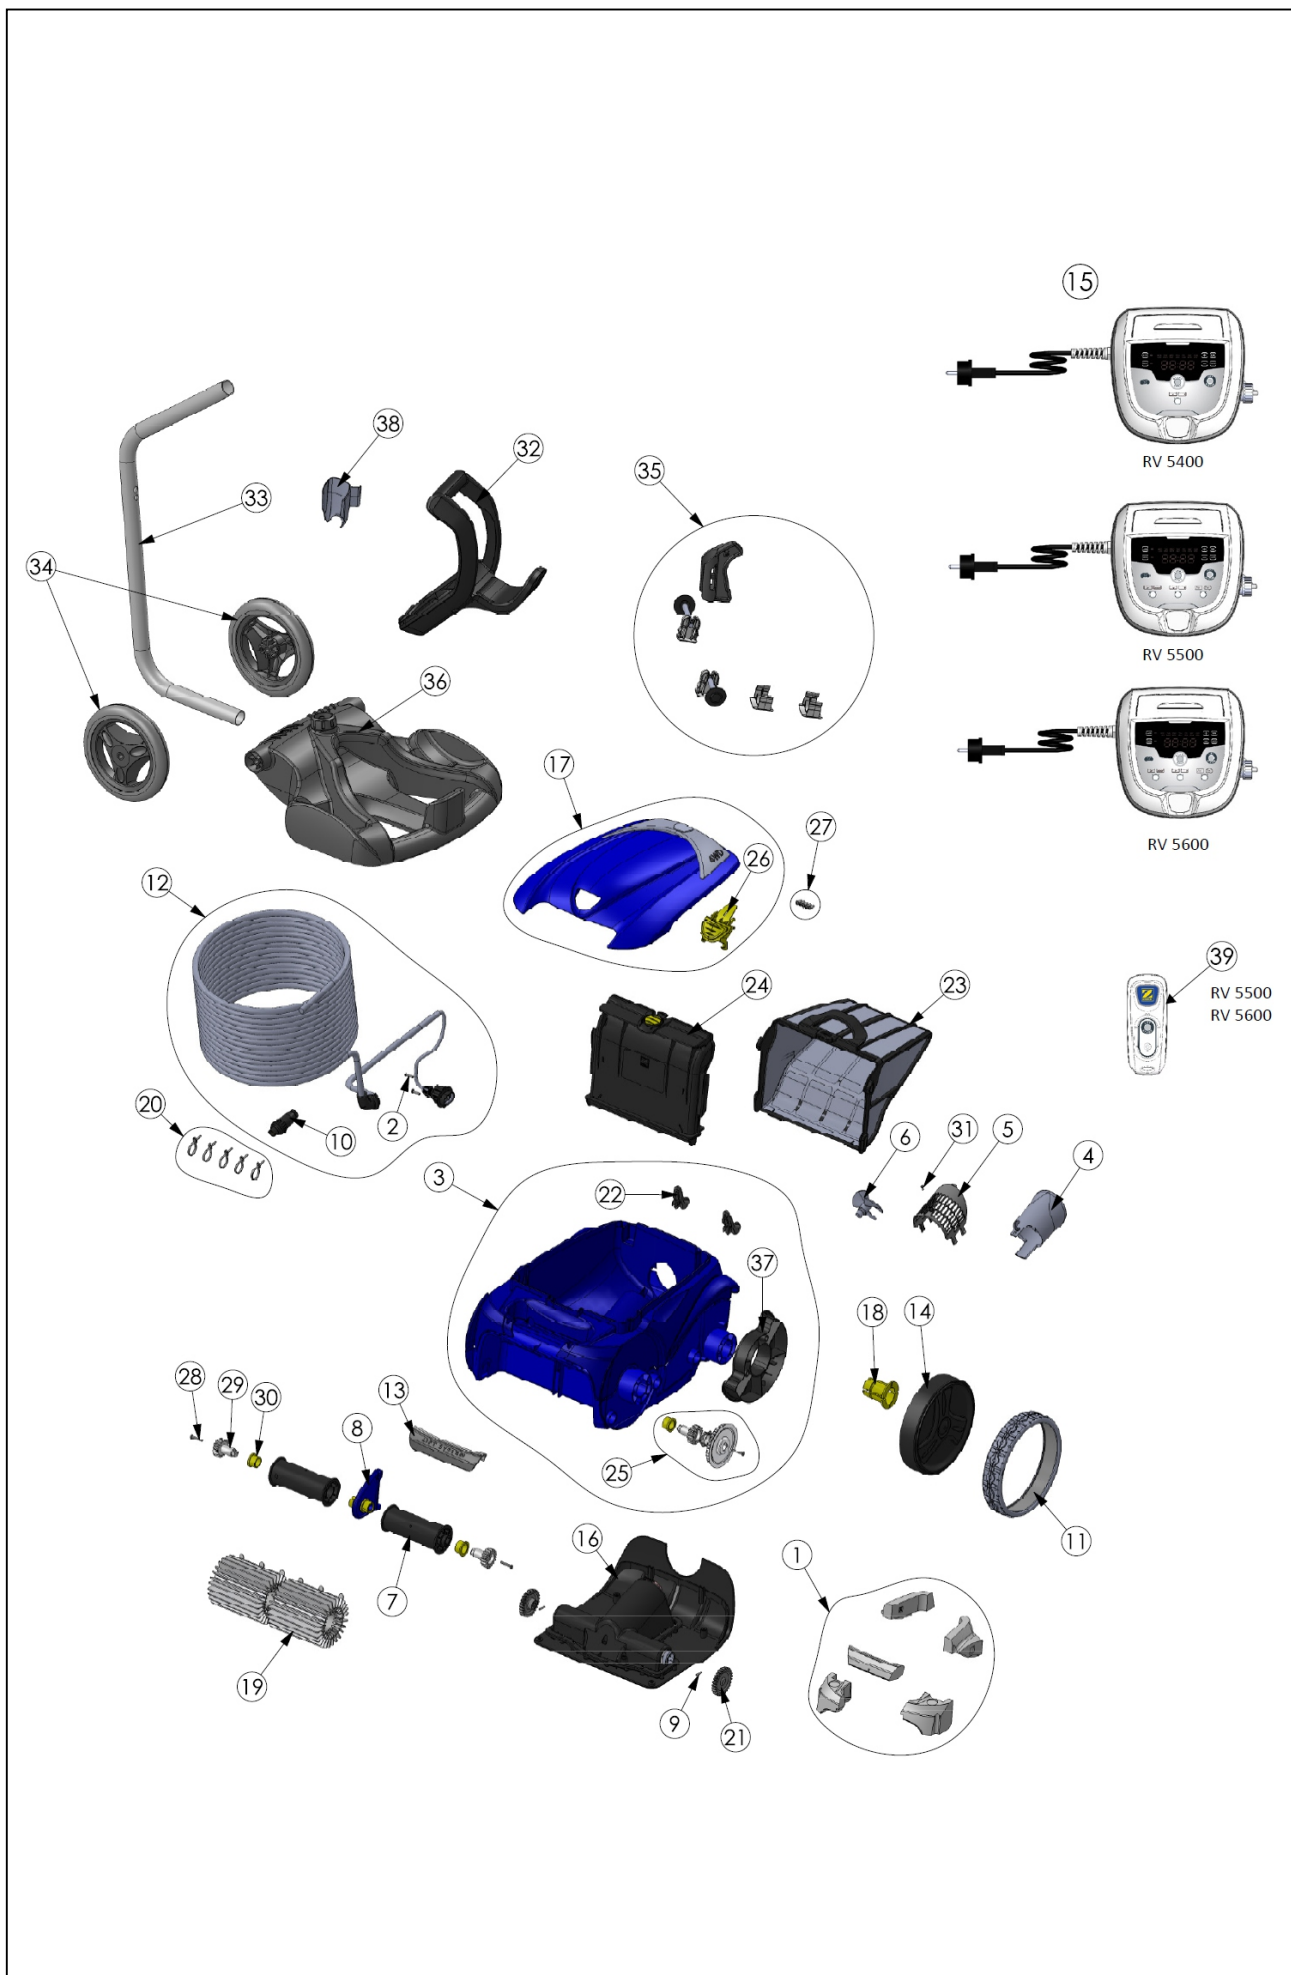

# RV 5400 (Vortex 3 4WD)

## RV 5400 (Vortex 3 4WD)

<i>detail</i>	<i>identifikace</i>	<i>popis</i>
1	WR0539700	Float
2	WR0608500	Screw 4*16mm (set of 5)
3	WR0539200	Main housing 4wd blue
4	WR0517500	Flow outlet
5	WR0517600	Motor screen
6	WR0517000	Propeller
7	WR0517400	Brush roller
8	WR0518700	Roller support
9	WR0567800	Motor block shaft pin (set of 5)
10	WR0565600	Floating cable plug
11	WR0636200	Tire large ral9022 zodiac
12	WR0516800	Floating cable 18m
13	WR0636501	Handle ral9022 ls
14	WR0636000	Rim large black zodiac
15	WR0637100	Control unit type 3v
16	WR0638000	Motor block type c
17	WR0595900	Hood blue spoiler
18	WR0636700	Wheel bushing zodiac
19	WR0638800	Brush (set of 2)
20	WR0567900	Floating cable clamp (set of 5)
21	WR0518800	Drive gear (set of 2)
22	WR0518100	Roller (set of 2)
23	WR0636600	Fine filter v
24	WR0517700	Filter canister support
25	WR0517200	Transmission
26	WR0638700	Cover larch grip pms 108
27	WR0516700	Screw 4*12 mm (set of 5)
28	WR0638900	Screw 4*25 mm (set of 5)
29	WR0639000	17 Gear (*2)
30	WR0639100	Outer bearing (*2)
31	WR0639200	Screw 2,9*9,5 Mm (set of 5)
32	WR0565000	Caddy handle
33	WR0565200	Caddy tube
34	WR0565100	Caddy wheels (*2)
35	WR0564900	Caddy accessories
36	WR0564800	Caddy base

<i>detail</i>	<i>identifikace</i>	<i>popis</i>
37	WR0540300	Cover wheels protection
38	WR0548500	Remote control holster
39	WR0548400	Remote control zodiac