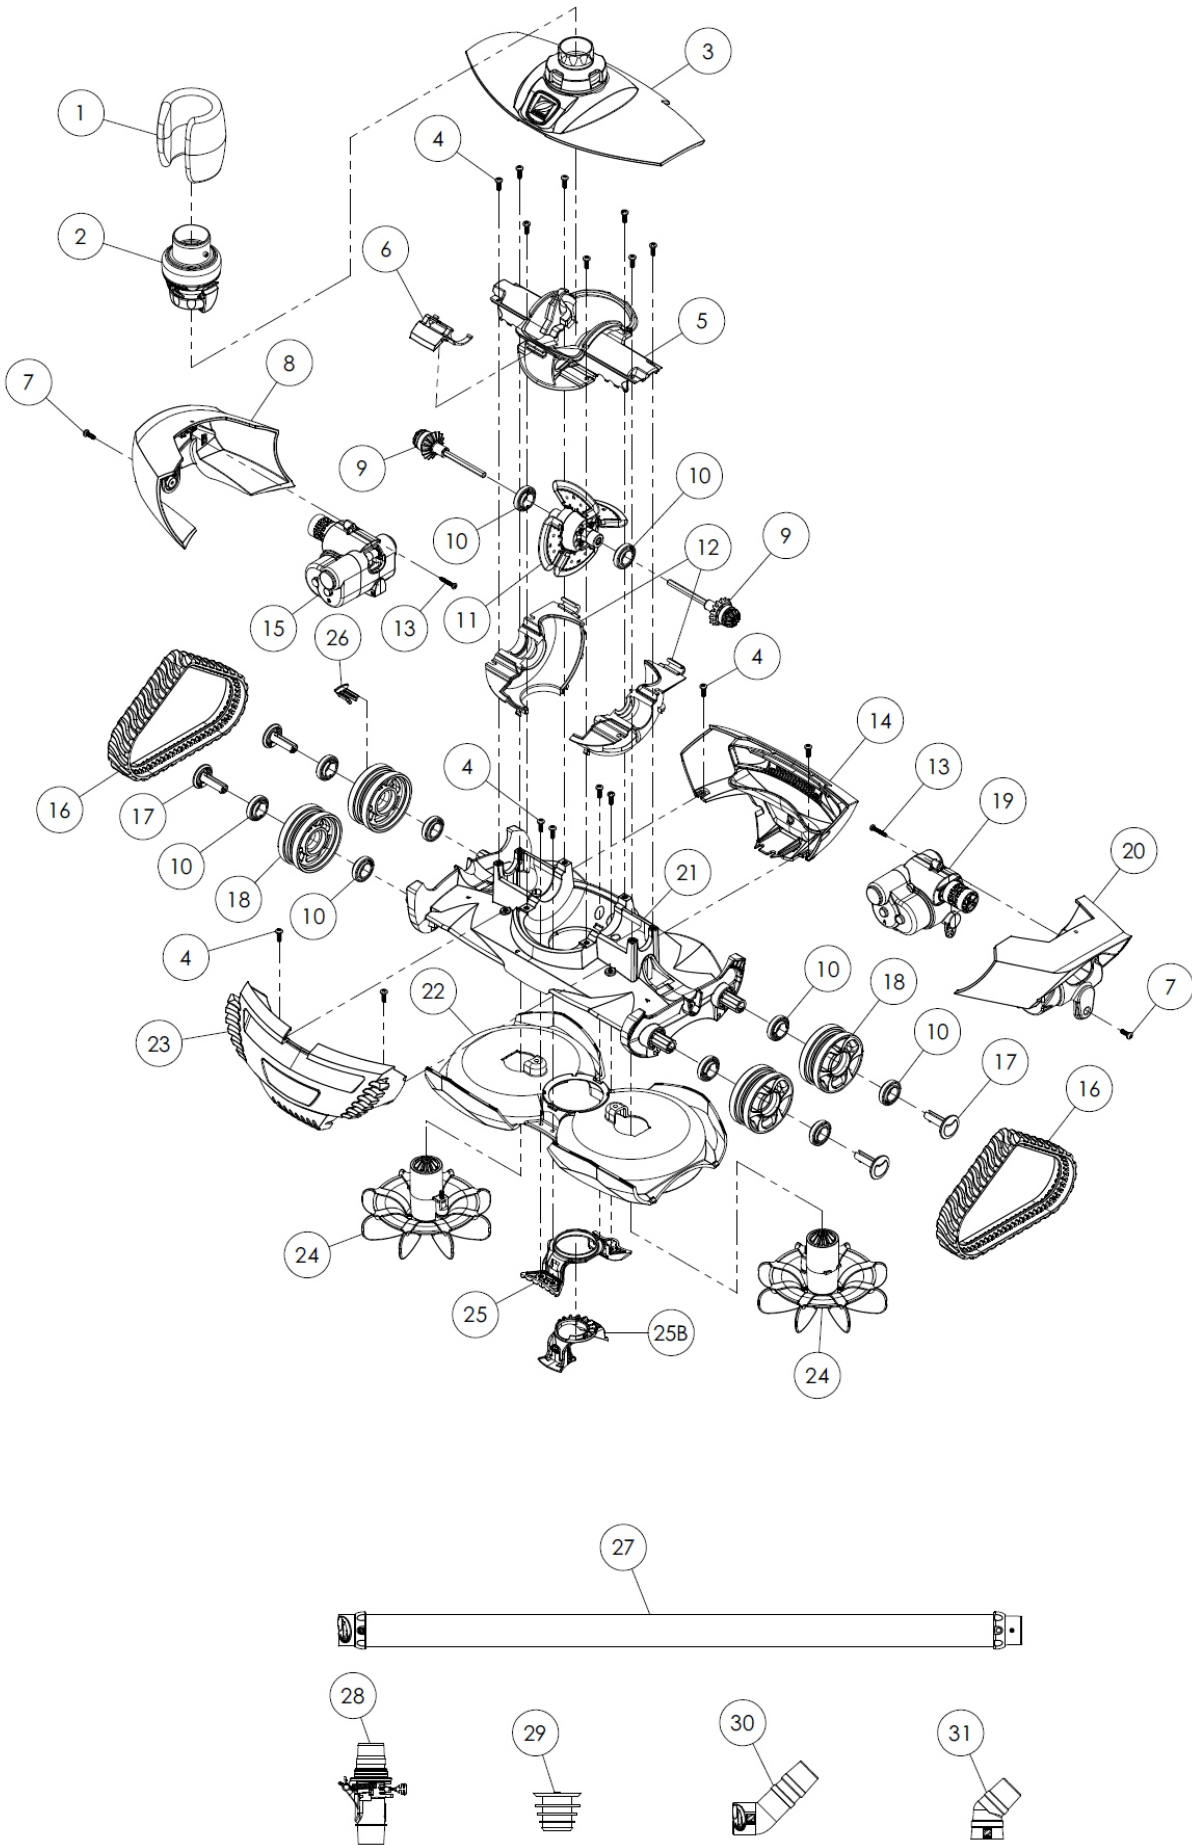

BARACUDA MX 8

BARACUDA MX 8

<i>detail</i>	<i>identifikace</i>	<i>popis</i>
1	W79032P	Hose Float
2	W79033P	Clip-on hose adaptator
3	W79018	Top cover/swivel assembly
4	W79035	Screw m4x12mm philips #2 pan head
5	W79066	Middle drive motor housing 1
6	W79027	Cover latch 1
7	W79035	Screw m4x12mm philips 2 pan head
8	W79030	Body panel - right
9	W79015	Drive shaft assembly
10	W79034	Bearing (wheel engine)
11	W79013	Drive motor assembly
12	W79022	Lower drive motor housing - side A - B
13	W79036	Screw thread forming 6-18 7/8in
14	W79020	Body panel - rear
15	W79012	Reversing assembly - side B
16	W79025	Track
17	W79065	Wheel pin
18	W79024	Wheel
19	W79011	Reversing assembly - side A
20	W79031	Body panel - left
21	W79062	Chassis assembly
22	W79021	Lower body housing
23	W79019	Body panel - front
24	W79014	Scrubber assembly
25	W79017	Inlet assembly
25B	W79047P	Regular opening
26	WA0235200	Wheel speed indicator
27	W78055	Set of 6 1 meter twist lock hoses
28	W60055P	Automatic flow adjustment valve
29	W69657P	In-ground valve cuff
30	W73011P	Twist-lock 45 deg elbow extended
31	W70244	45 deg elbow