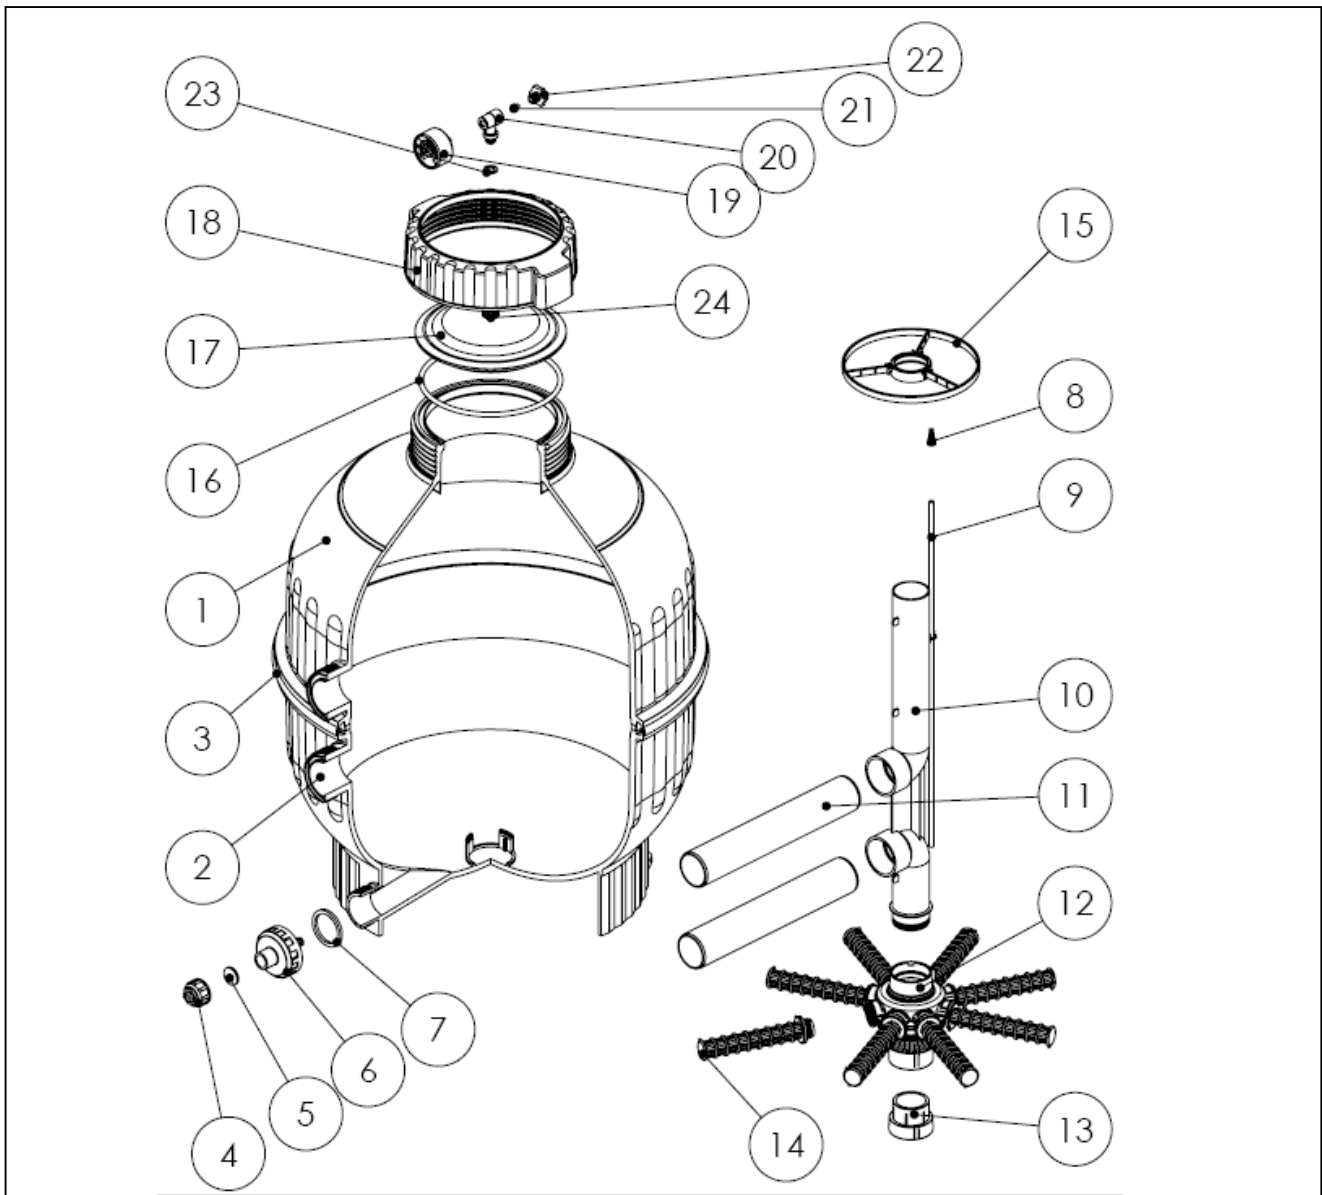

FILTRACNÍ NÁDOBA CANTABRIC 500

detail	identifikace	popis
1	I16744-0102	Upper body Cantabric Ø500 SS
2	I16744-0103	Lower filter body Cantabric Ø500 SS
3	I15781-0402	Embellishment profile
4	I15780-0602	Water drain plug 3/4"
5	I15780-0604	Gasket 25x3
6	I15780-0601	Sand drain plug 1 1/2"
7	I15780-0603	Gasket 53x44x4
8	I00497-0411CL76	Collector Drain Ø6 mm
9	I04586-0405	PVC Pipe 6 mm (length 535 mm)
10	I15782-0203	Interior elbow Cantabric Ø500
11	I15782-0204	Ø50 interior pipe for side connection
12	I15782-0207	collector head
13	I15782-0206	Collector supplement Cantabric Ø500

detail	identifikace	popis
14	I00627	COLLECTOR ARM 160 mm 8
15	I15782-0205	Centering ring - Cantabric diffuser
16	I7211820060	O-ring 182x6.5
17	I05702-0402	Transparent lid Ø173
18	I15782-0501	Open threaded collar
19	I154042036	Pressure gauge 3 Kg - 1/8" (back)
20	I00555-0401	Tee Adaptor
21	I00648-0202	Bleed Gasket
22	I024030092A	Air relief plug
23	I00470-0319	Gasket Ø18,5xØ12x2
24	I06671-0205	Reinforcing ring - Transparent lid