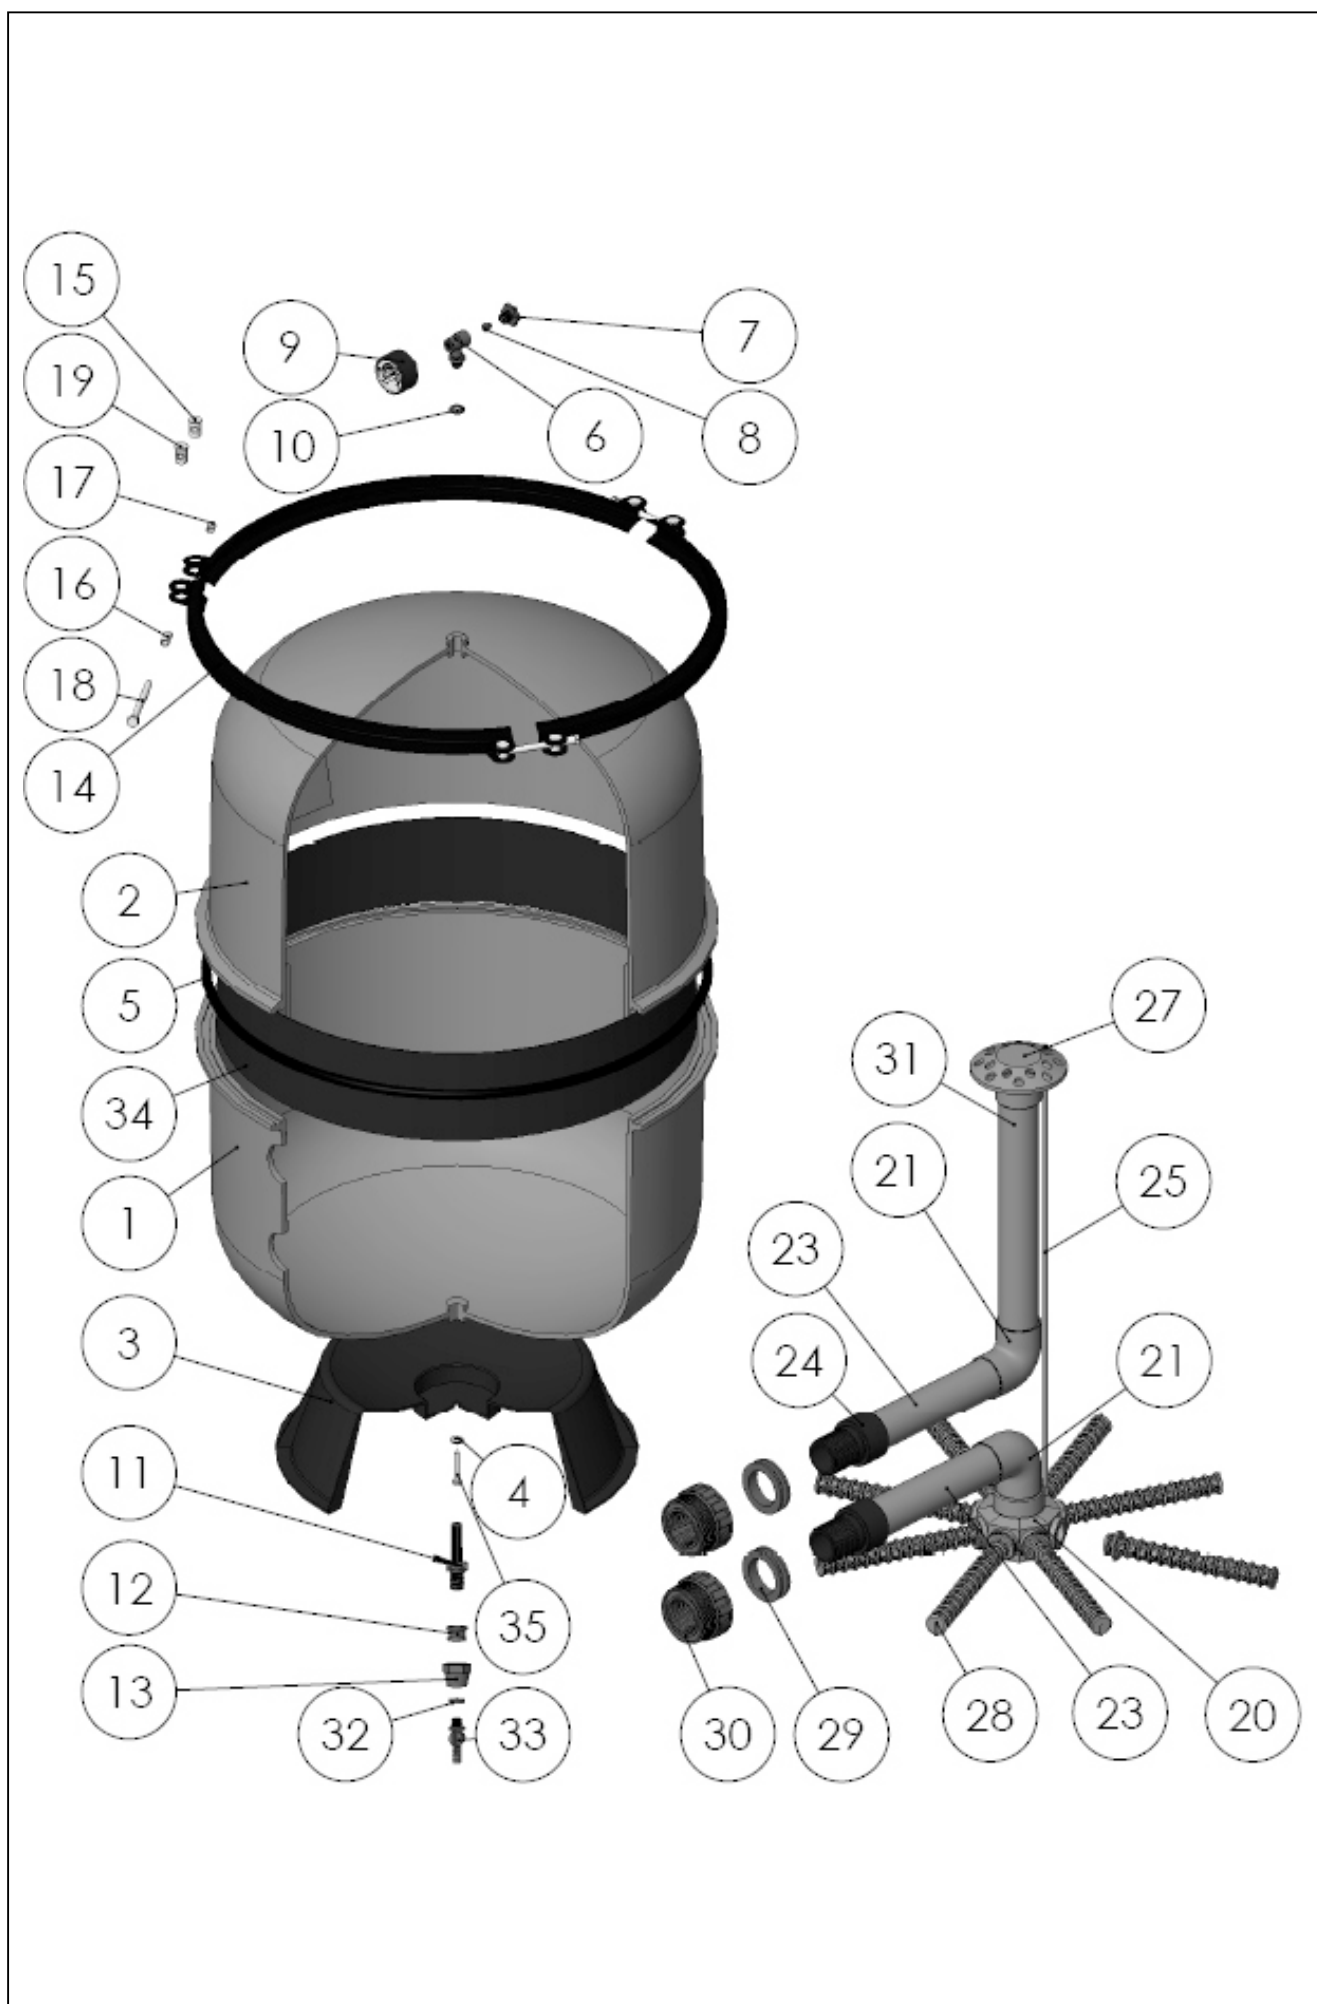

FILTRAČNÍ NÁDOBA BILBAO 600

FILTRAČNÍ NÁDOBA BILBAO 600

detail	identifikace	popis
1	I154066002	Filter body Ø600 (Orange)
2	I154066001	Filter body Ø600 (Orange)
3	I00541-0102	Filter base Ø500 - Ø600
4	I7011908000	Washer DIN 125 A2 M8
5	I7226100120	O-ring 610x12
6	I00555-0401	Tee Adaptor
7	I024030092A	Air relief plug
8	I00648-0202	Bled Gasket
9	I154042036	Pressure gauge 3kg - 1/8" (back)
10	I00470-0319	Gasket Ø18,5 x Ø12x2
11	I00496-0501	Sang drain 3/8" (23mm)
12	I00541-0406	Concave joint 3/8"x8
13	I00496-0502	Drain nut 3/8" - 1/4
14	I154086013	Closing ring Bilbao filter Ø600
15	I154084015	Theaded Tip M8
16	I00594-0202	INOX PIPE Ø10x20
17	I00594-0305	Protection Thed M8
18	I7020108100	Screw DIN 933 A4 M8x100
19	I154084014	TIP Ø8
20	I00624	Collector head 8 arms
21	I01716	Ø50-90° Elbow
23	I6106050	PVC PIPE Ø50 PN6 (262mm)
24	I22497-0003	Reccord filter
25	I04593-0405	PVC Pipe 6mm (Length 660mm)
27	I00645	Diffuser Ø50
28	I00626	Collector arm (Ø225mm)
29	I00541-0504	Concave joint 1 1/2"
30	I00470-0211	Outlet reccord 1 1/2"(black)
31	I6106050	PVC PIPE Ø50 PN 6
32	I00470-0320	Gasket 18,50x12x4
33	I11656	Water drain ball valve 1/4 ABS
34	I154086011	Protection ring - ABS D600
35	I7015263045	Screw DIN 933 M - 6x35