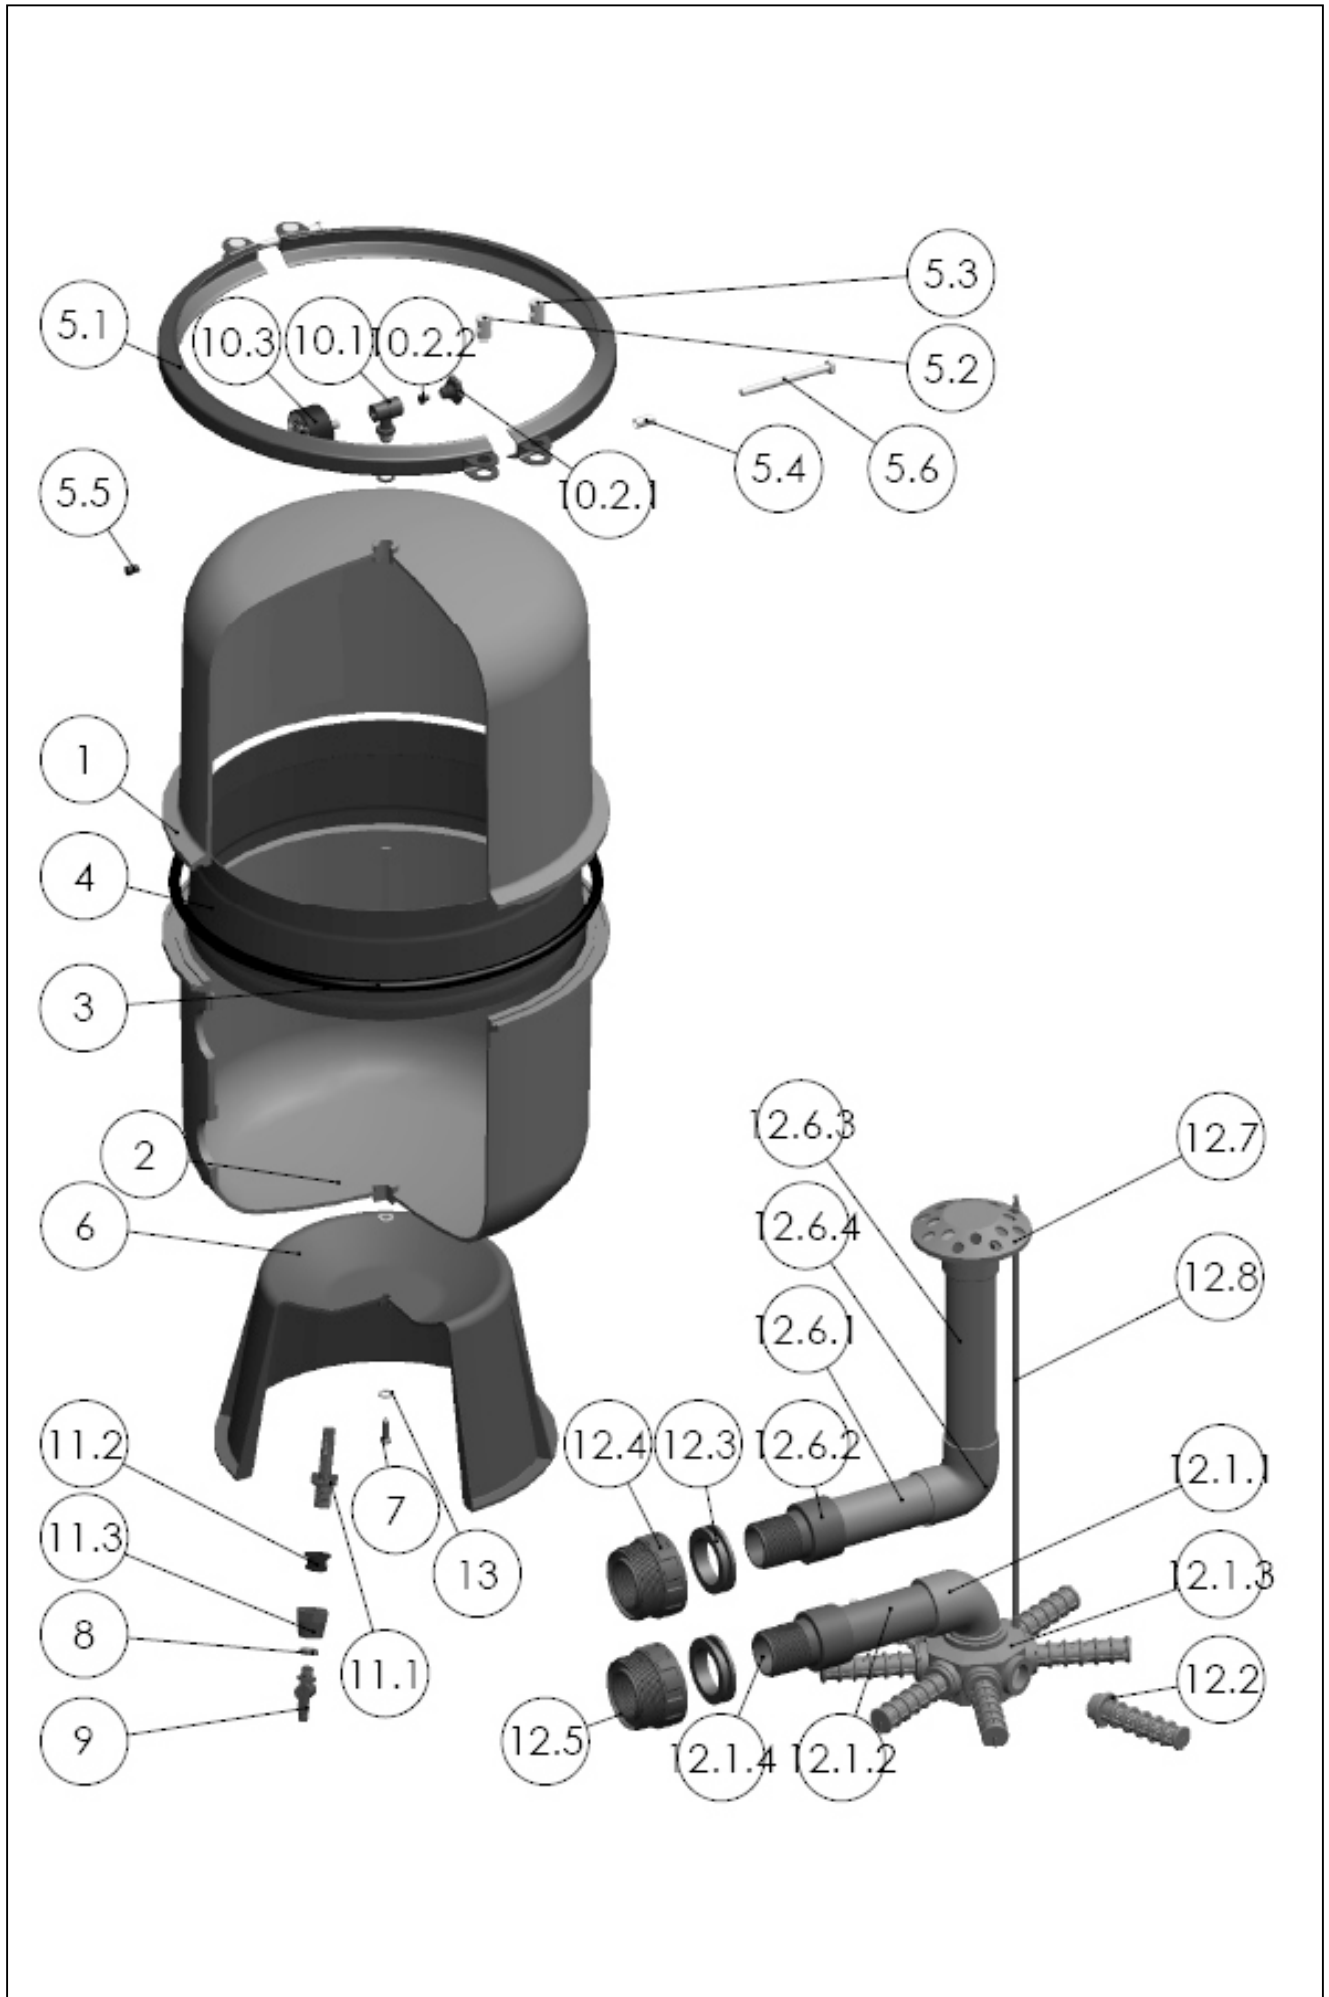

FILTRAČNÍ NÁDOBA BILBAO 400

FILTRAČNÍ NÁDOBA BILBAO 400

detail	identifikace	popis
1	I154064001	Filter upper body Ø400 (Orange)
2	I154064002	Naranja Filter body Ø400 (Orange)
3	I7224080120	O-ring 408×12
4	I154084010	Closing Ring BILBAO Filter Ø400
5	I04591-0600	Closing assembly BILBAO Ø400
5.1	I154084013	Closing ring Bilbao filter Ø400
5.2	I154084015	Threaded Tip M8
5.3	I154084014	TIP Ø8
5.4	I00594-0202	INOX PIPE Ø10×20
5.5	I00594-0305	Protection Thread M8
5.6	I7020108100	Screw DIN 933 A4 M8×100
6	I04591-0102	Filter base Ø400
7	I7015263025	Screw DIN 7976 A2 6,3X25
8	I00470-0320	Gasket 18,50×12×4
9	I11656	Water drain ball valve ¼ ABS
10	04590-0500	Pressure Gauge Set
10.1	I00555-0401	Tee Adaptor
10.2	I074065008A	Air relief plug (with joint)
10.2.1	I024030092A	Air relief plug
10.2.2	I00648-0202	Bleed Gasket
10.3	I00545-0602	Pressure gauge 3 Kg - 1/8" (back)
10.4	I00470-0319	Gasket Ø18,5xØ12x2
11	I04590-0200	Drain assembly 3/8" BILBAO
11.1	I00496-0501	Sand drain 3/8" (23mm)
11.2	I00541-0406	Concave joint 3/8" × 8
11.3	I00496-0502	Drain nut 3/8" - ¼
12	I04591-0300	Interior part Assembly Filter <i>BILBAO Ø400</i>
12.1	I04591-0820	BILBAO Ø400 Collector Assembly
12.1.1	I02237	Reduction elbow Ø50 90° <i>(cut 20 mm)</i>
12.1.2	I6106050	PVC PIPE Ø50 PN6 (158 MM.)
12.1.3	I00624E	Collector head 8 arms special
12.1.4	I22497-0003	Raccord Filter
12.2	I00628	Collector arm 110 mm (8)
12.3	I00541-0504	Concave joint 1½"
12.4	I00470-0211	Outlet raccord 1½" (Black)
12.5	I00512-0411	Outlet raccord 1½" (White)
12.6	I04591-0810	BILBAO Ø400 Diffuser Assembly

detail	identifikace	popis
12.6.1	I6106050	PVC PIPE Ø50 PN6 (158 MM.)
12.6.2	I22497-0003	Raccord Filter
12.6.3	I6106050	PVC PIPE Ø50 PN6
12.6.4	I01716	Ø50 - 90° Elbow
12.7	I00645	Diffuser Ø50
12.8	I04585-0405	PVC Pipe 6 mm (length 485)
12.9	I00497-0411CL76	Collector Drain Ø6 mm
13	I7011908000	Washer DIN 125 A2 M8
14	I7021908000	Washer DIN 125 A4 M8